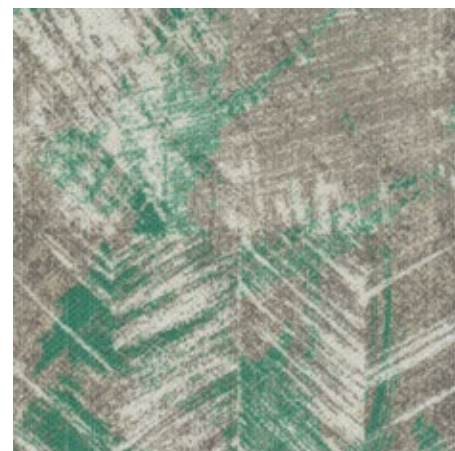

ON PAPER

ONP124-251 BEIGE
*STANDARD BEIGE BASE COLOR

COLORLINE
BEIGE TONE

LAYERS

LAY215-124-251 BEIGE WITH BAI

LAY262-124-251 BEIGE WITH FEN

LAY231-124-251 BEIGE WITH HUANG

LAY162-124-251 BEIGE WITH LU