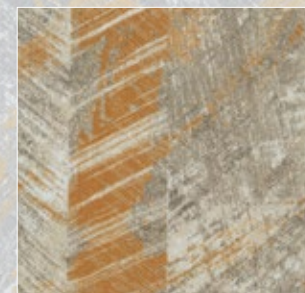

LAY231-124-251
BEIGE WITH HUANG