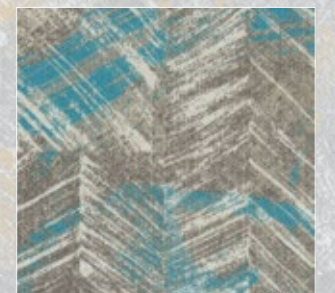

LAY140-124-251
BEIGE WITH LAN

花型设计

ON PAPER

On Paper in Gray, monolithic installation

COOL TONE

ONP13-153
GRAY
*STANDARD GREY BASE COLOR

ONP213-250
LIGHT GRAY

ONP153-209
COOL GRAY