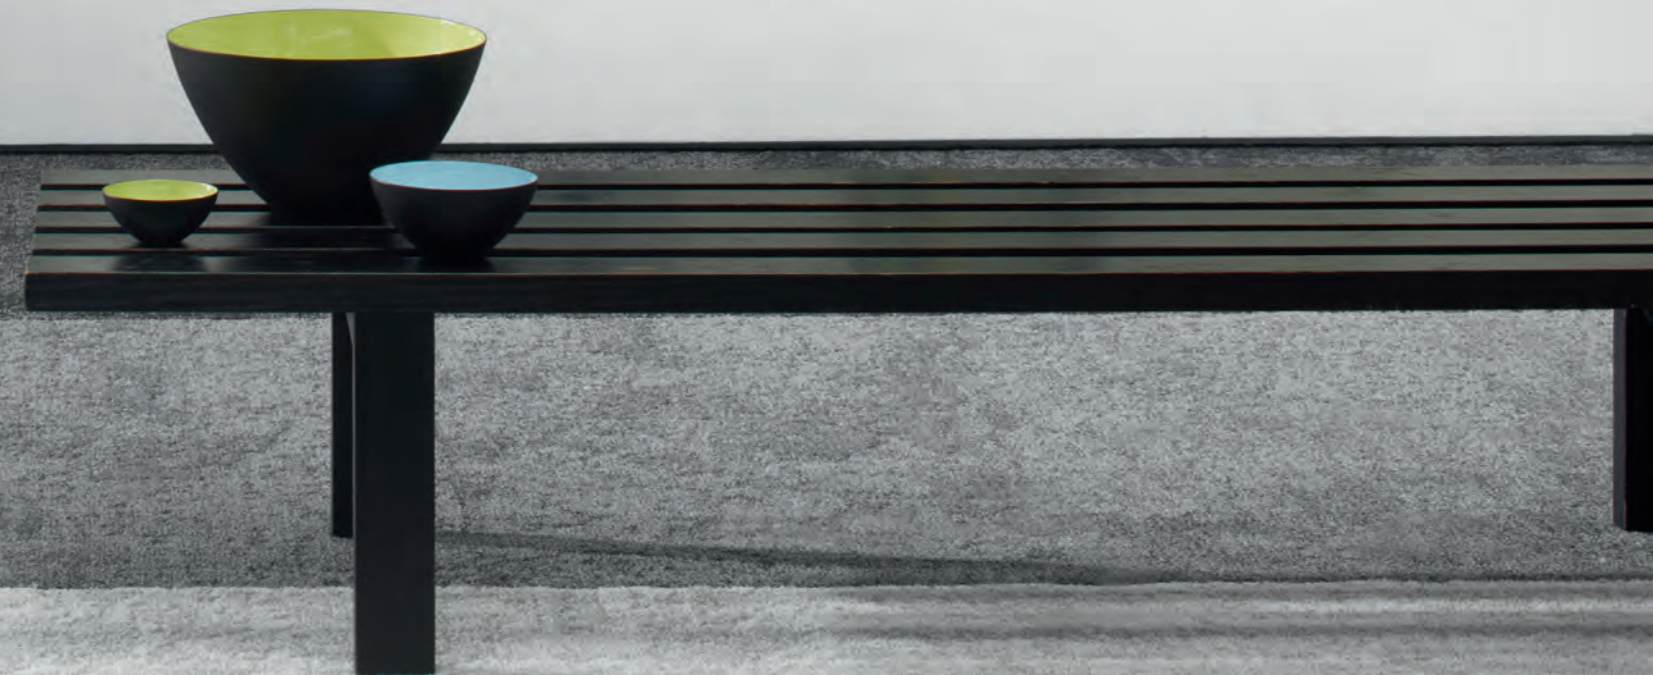

SCULPTURED FORMS / In the Round