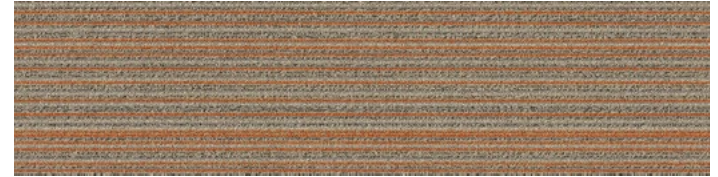

OPR206-212 Pebble

OPR118-153 Quartz

OPR13-118 Flint

Signal Line

SNL231-208-218 Sandstone with Gold

SNL202-208-218 Sandstone with Forest

SNL252-206-212 Pebble with Energy

SNL189-206-212 Pebble with True Blue

SNL141-118-153 Quartz with Chartreuse

SNL189-118-153 Quartz with Tropics

SNL196-13-118 Flint with Navy

SNL109-13-118 Flint with Exotic Red

Fast Lane

FSL231-208-218 Sandstone with Gold

FSL202-208-218 Sandstone with Forest

FSL252-206-212 Pebble with Energy

FSL189-206-212 Pebble with True Blue

FSL141-118-153 Quartz with Chartreuse

FSL189-118-153 Quartz with Tropics

FSL196-13-118 Flint with Navy

FSL109-13-118 Flint with Exotic Red