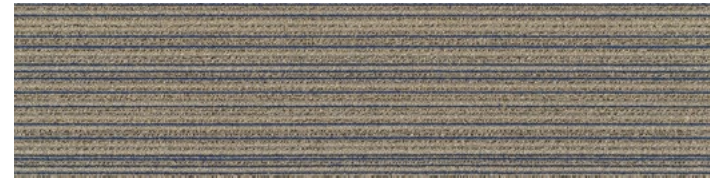

OPR206-212 Pebble

OPR118-153 Quartz

OPR13-118 Flint

Signal Line

SNL231-208-218 Sandstone with Gold

SNL202-208-218 Sandstone with Forest

SNL252-206-212 Pebble with Energy

SNL189-206-212 Pebble with True Blue

SNL141-118-153 Quartz with Chartreuse

SNL189-118-153 Quartz with Tropics

SNL196-13-118 Flint with Navy

SNL109-13-118 Flint with Exotic Red

Fast Lane

FSL231-208-218 Sandstone with Gold

FSL202-208-218 Sandstone with Forest

FSL252-206-212 Pebble with Energy

FSL189-206-212 Pebble with True Blue

FSL141-118-153 Quartz with Chartreuse

FSL189-118-153 Quartz with Tropics

FSL196-13-118 Flint with Navy

FSL109-13-118 Flint with Exotic Red

颜色

(from left to right) Fast Lane in Sandstone with Gold, Open Rail in Sandstone, Signal Line in Sandstone with Gold, ashlar installation

INSTALLATION

(left) Terra collection, Firma in Earthtone, ashlar installation
(right) Open Rail in Sandstone, Signal Line in Sandstone with Gold,
Fast Lane in Sandstone with Gold, monolithic installation