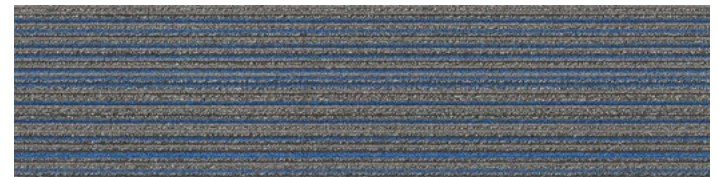

SNL141-118-153 Quartz with Chartreuse

SNL189-118-153 Quartz with Tropics

SNL196-13-118 Flint with Navy

SNL109-13-118 Flint with Exotic Red

Fast Lane

FSL231-208-218 Sandstone with Gold

FSL202-208-218 Sandstone with Forest

FSL252-206-212 Pebble with Energy

FSL189-206-212 Pebble with True Blue

FSL141-118-153 Quartz with Chartreuse

FSL189-118-153 Quartz with Tropics

FSL196-13-118 Flint with Navy

FSL109-13-118 Flint with Exotic Red

颜色

(from left to right) Fast Lane in Sandstone with Gold, Open Rail in Sandstone, Signal Line in Sandstone with Gold, ashlar installation

INSTALLATION

(left) Terra collection, Firma in Earthtone, ashlar installation
(right) Open Rail in Sandstone, Signal Line in Sandstone with Gold,
Fast Lane in Sandstone with Gold, monolithic installation