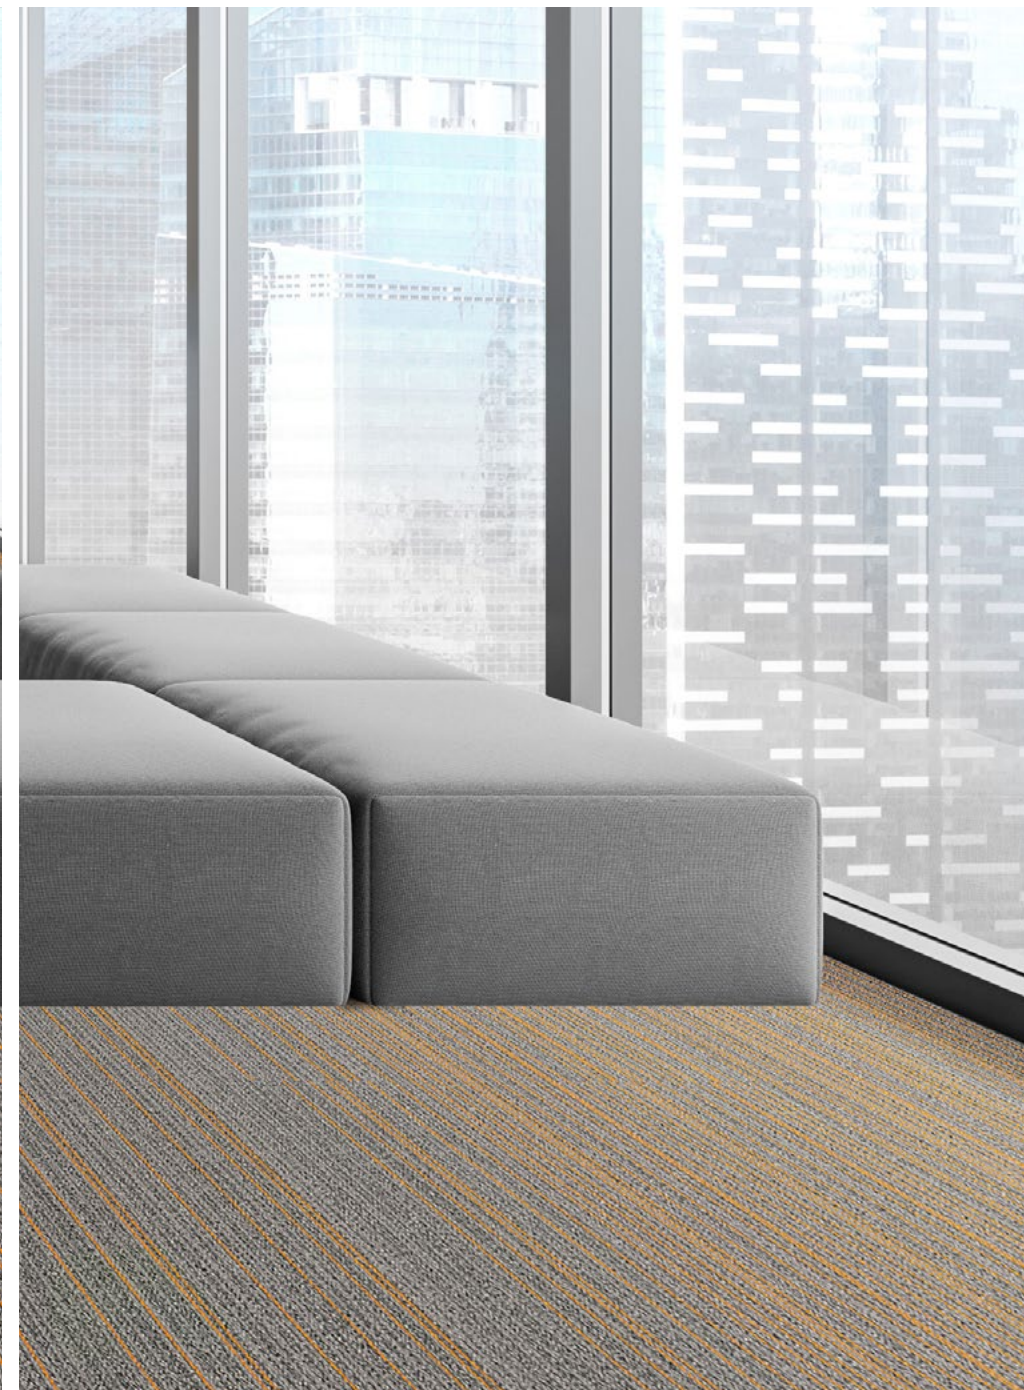

Signal Line

SNL189-118-153 Quartz with Tropics

产品尺寸 : 25cm x 100cm

Fast Lane

FSL189-118-153 Quartz with Tropics

产品尺寸 : 25cm x 100cm

Open Rail

OPR208-218 Sandstone