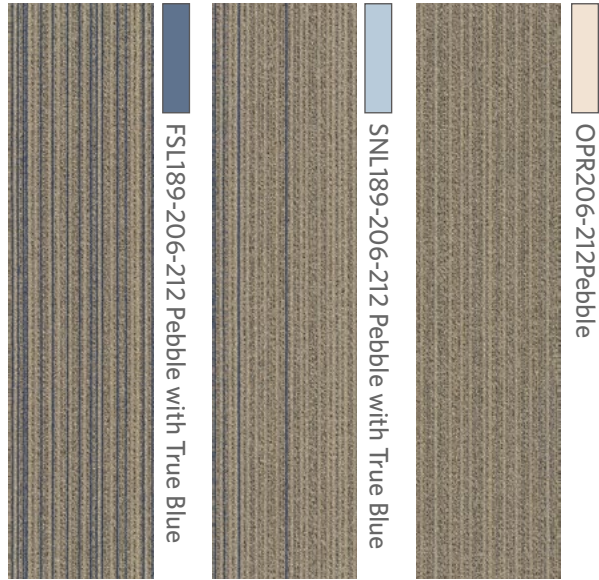

INSTALLATION

FRM251 Clay
Terra Collection