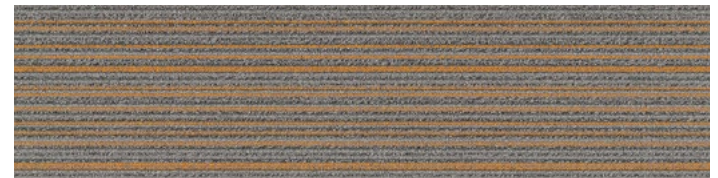

OPR206-212 Pebble

OPR118-153 Quartz

OPR13-118 Flint

Signal Line

SNL231-208-218 Sandstone with Gold

SNL202-208-218 Sandstone with Forest

SNL252-206-212 Pebble with Energy

SNL189-206-212 Pebble with True Blue

SNL141-118-153 Quartz with Chartreuse

SNL189-118-153 Quartz with Tropics

SNL196-13-118 Flint with Navy

SNL109-13-118 Flint with Exotic Red

Fast Lane

FSL231-208-218 Sandstone with Gold

FSL202-208-218 Sandstone with Forest

FSL252-206-212 Pebble with Energy

FSL189-206-212 Pebble with True Blue

FSL141-118-153 Quartz with Chartreuse

FSL189-118-153 Quartz with Tropics

FSL196-13-118 Flint with Navy

FSL109-13-118 Flint with Exotic Red

颜色

(from left to right) Fast Lane in Sandstone with Gold, Open Rail in Sandstone, Signal Line in Sandstone with Gold, ashlar installation

INSTALLATION

(left) Terra collection, Firma in Earthtone, ashlar installation
(right) Open Rail in Sandstone, Signal Line in Sandstone with Gold,
Fast Lane in Sandstone with Gold, monolithic installation