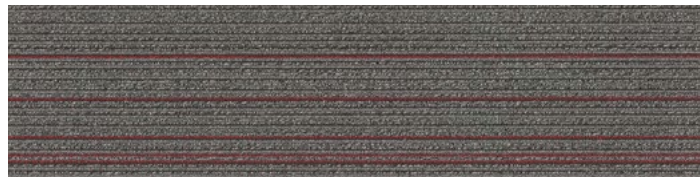

SNL109-13-118 Flint with Exotic Red