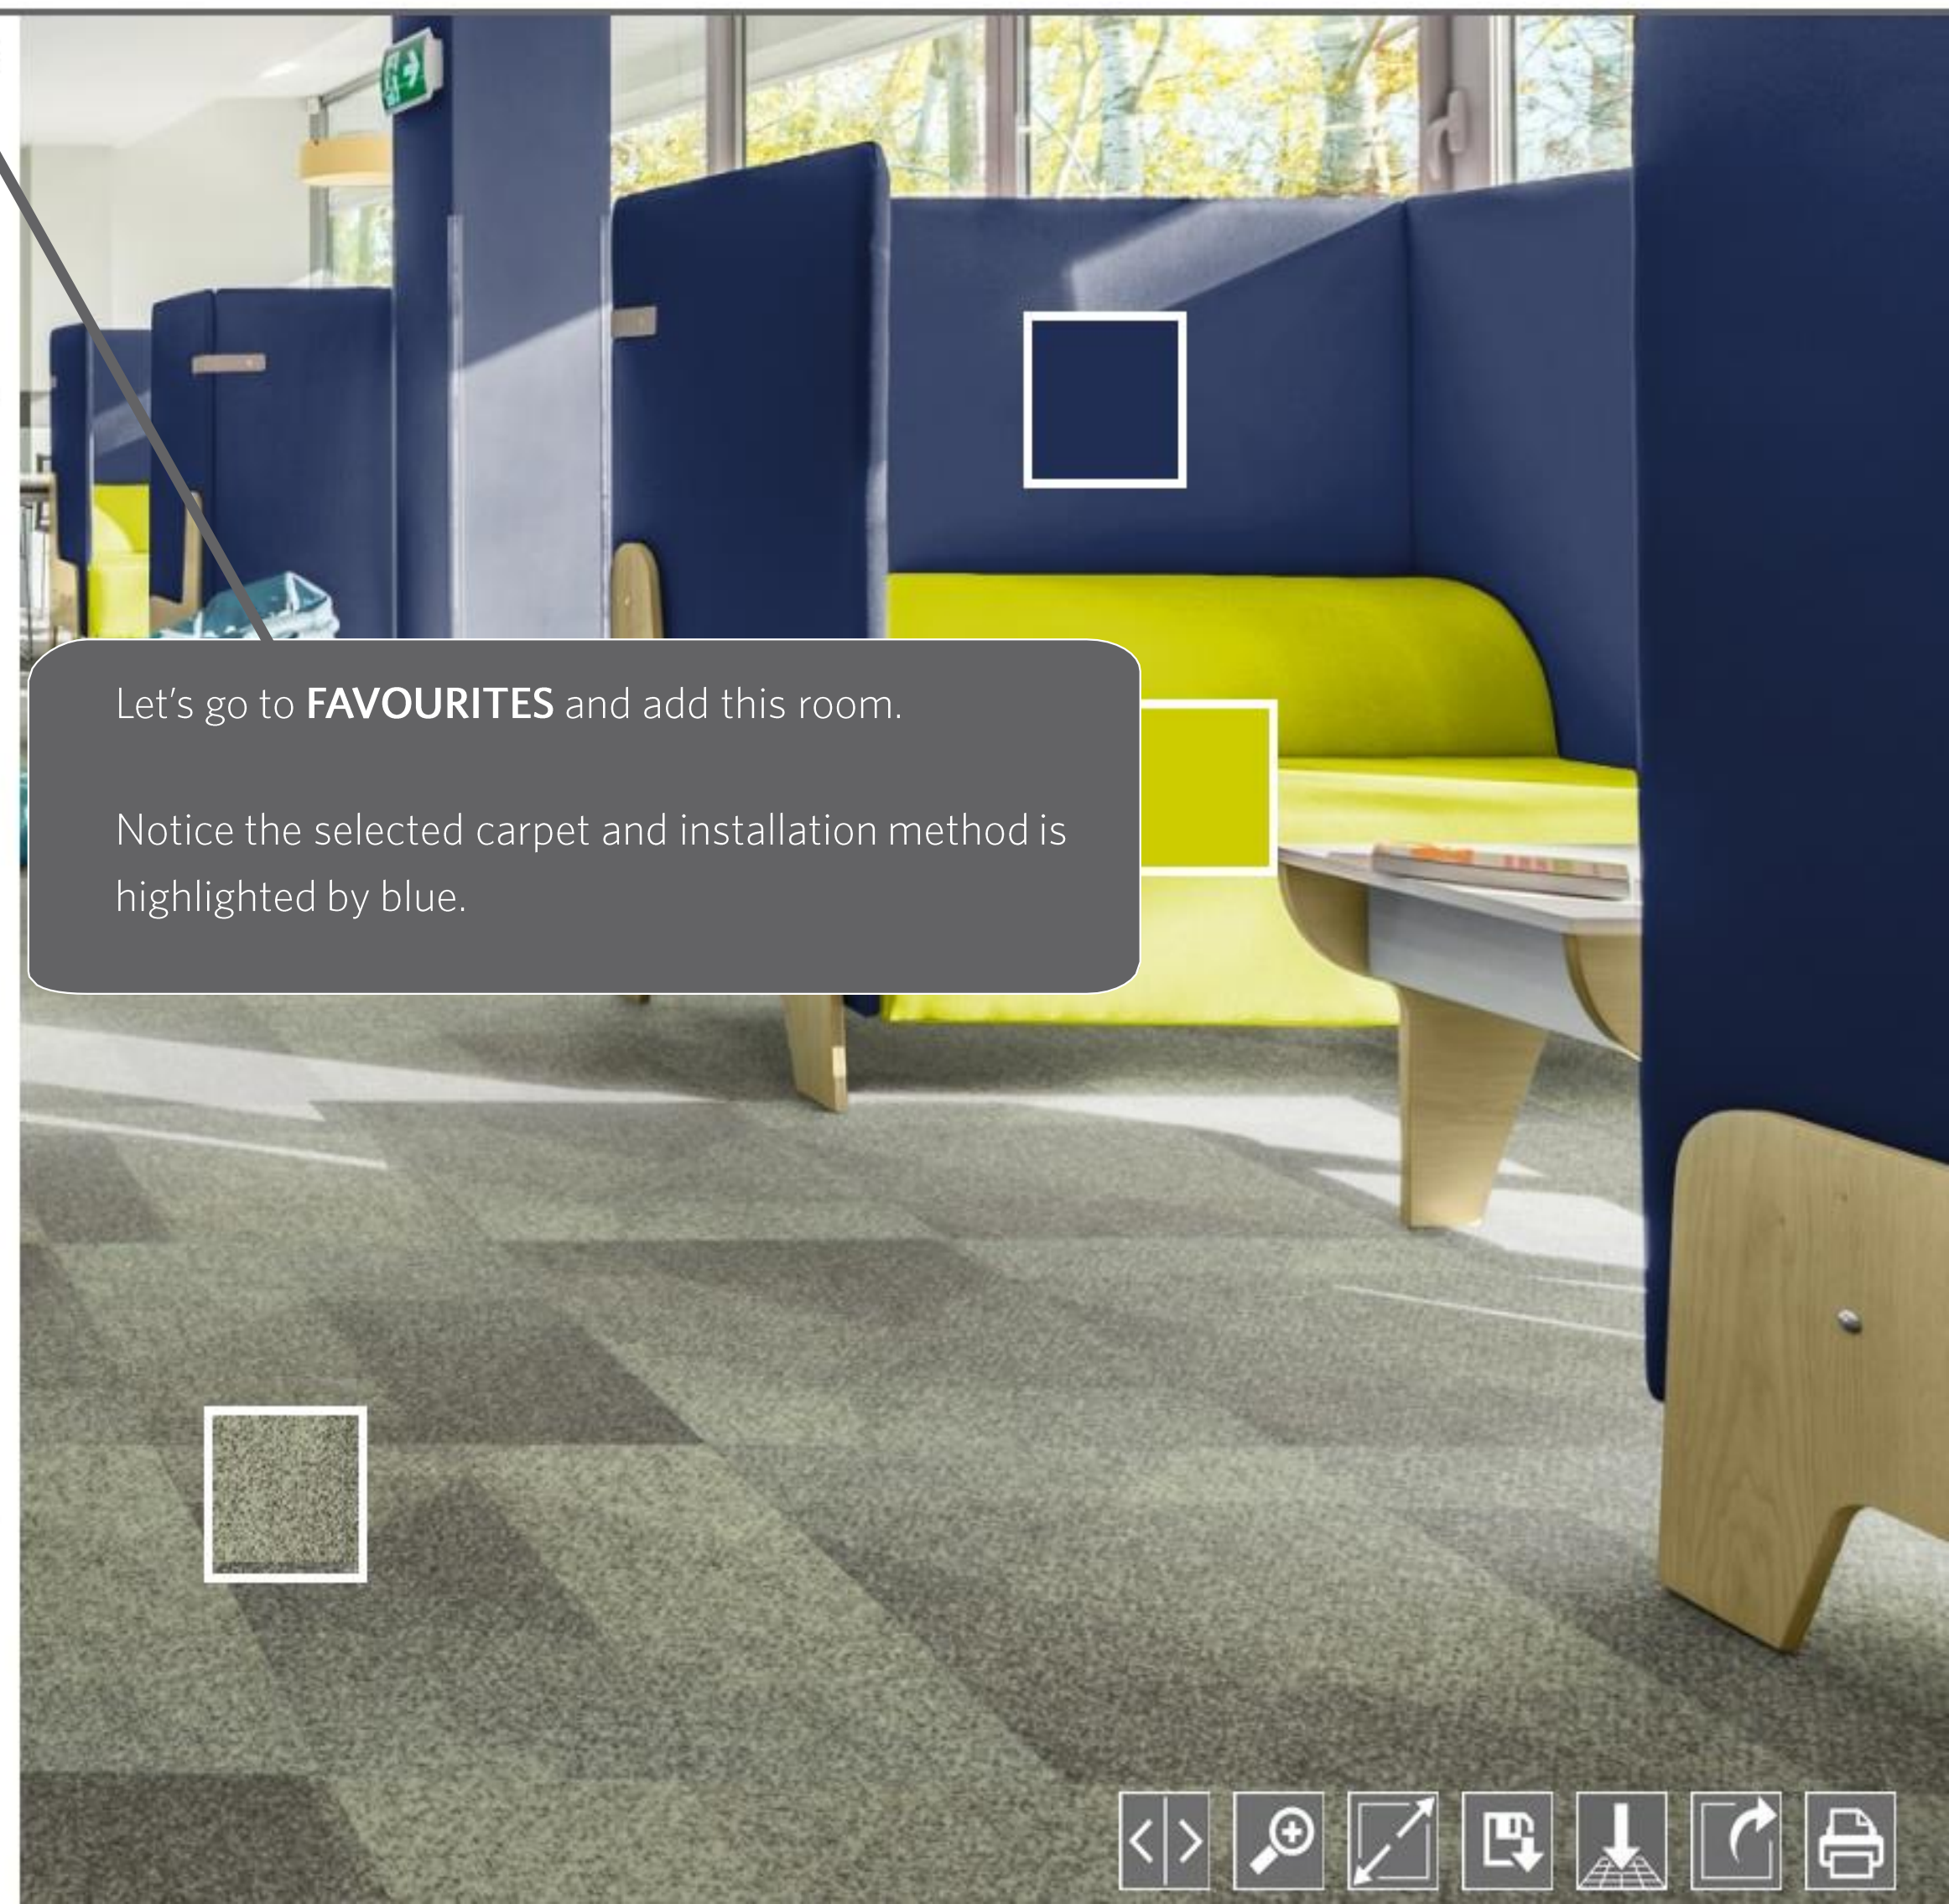

PRODUCTS

PRODUCT TYPE: Select A Product Type
COLLECTION: BEYOND CHROMA
DESIGNS: Select A Design

CARPET 1 RESET ALL FILTERS

INSTALLATION METHODS

INSTALLATION ANGLE 0° 45° 90° 135°

Let's go to **FAVOURITES** and add this room.
Notice the selected carpet and installation method is highlighted by blue.