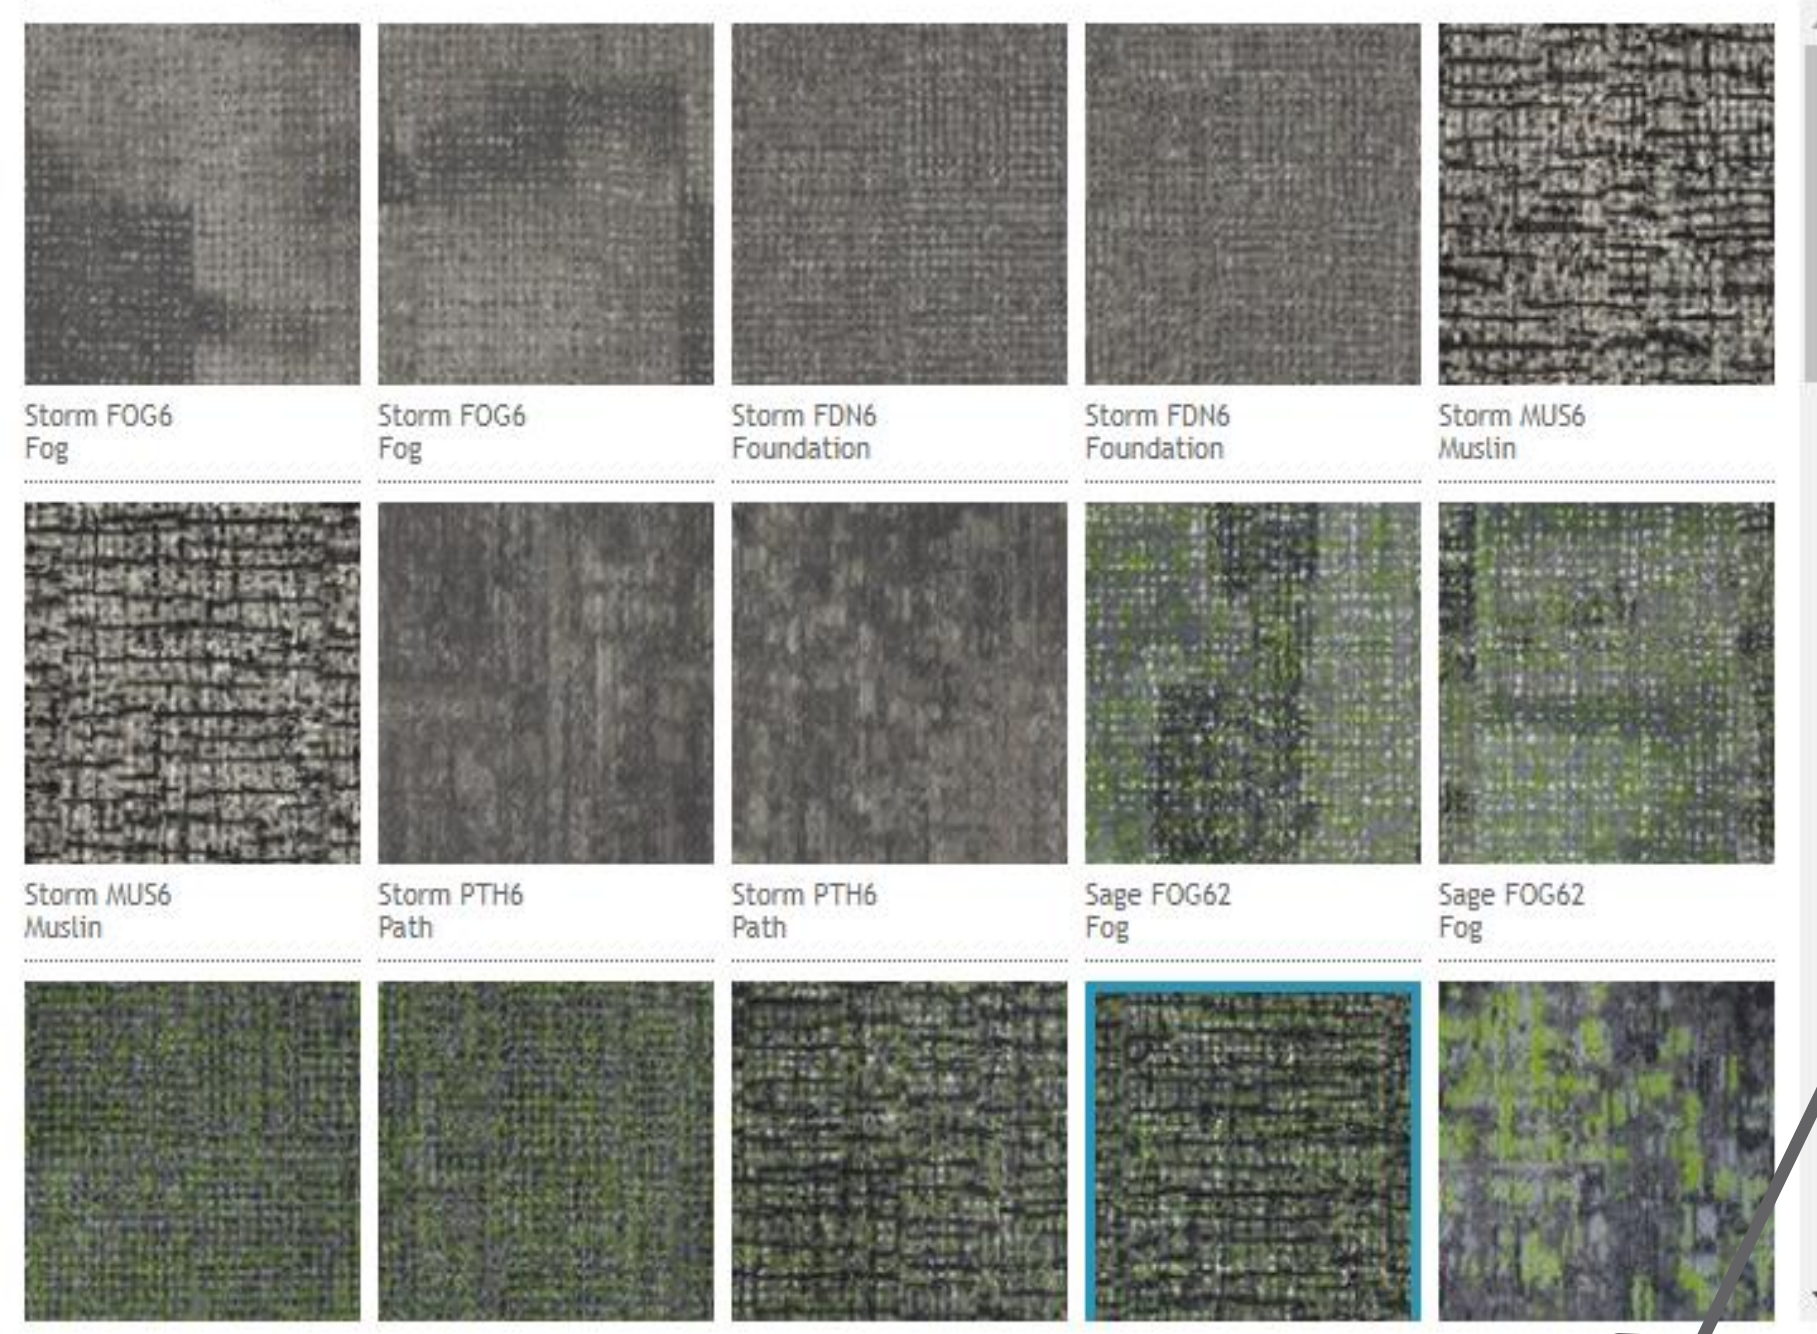

CARPET 1 RESET ALL FILTERS

INSTALLATION ANGLE 0° 45° 90° 135°

PLANK vs TILES OPTIONS (certain collections)

Selecting a collection that is offered in Plank and Tile sizes shows both constructions just by clicking on the icon.