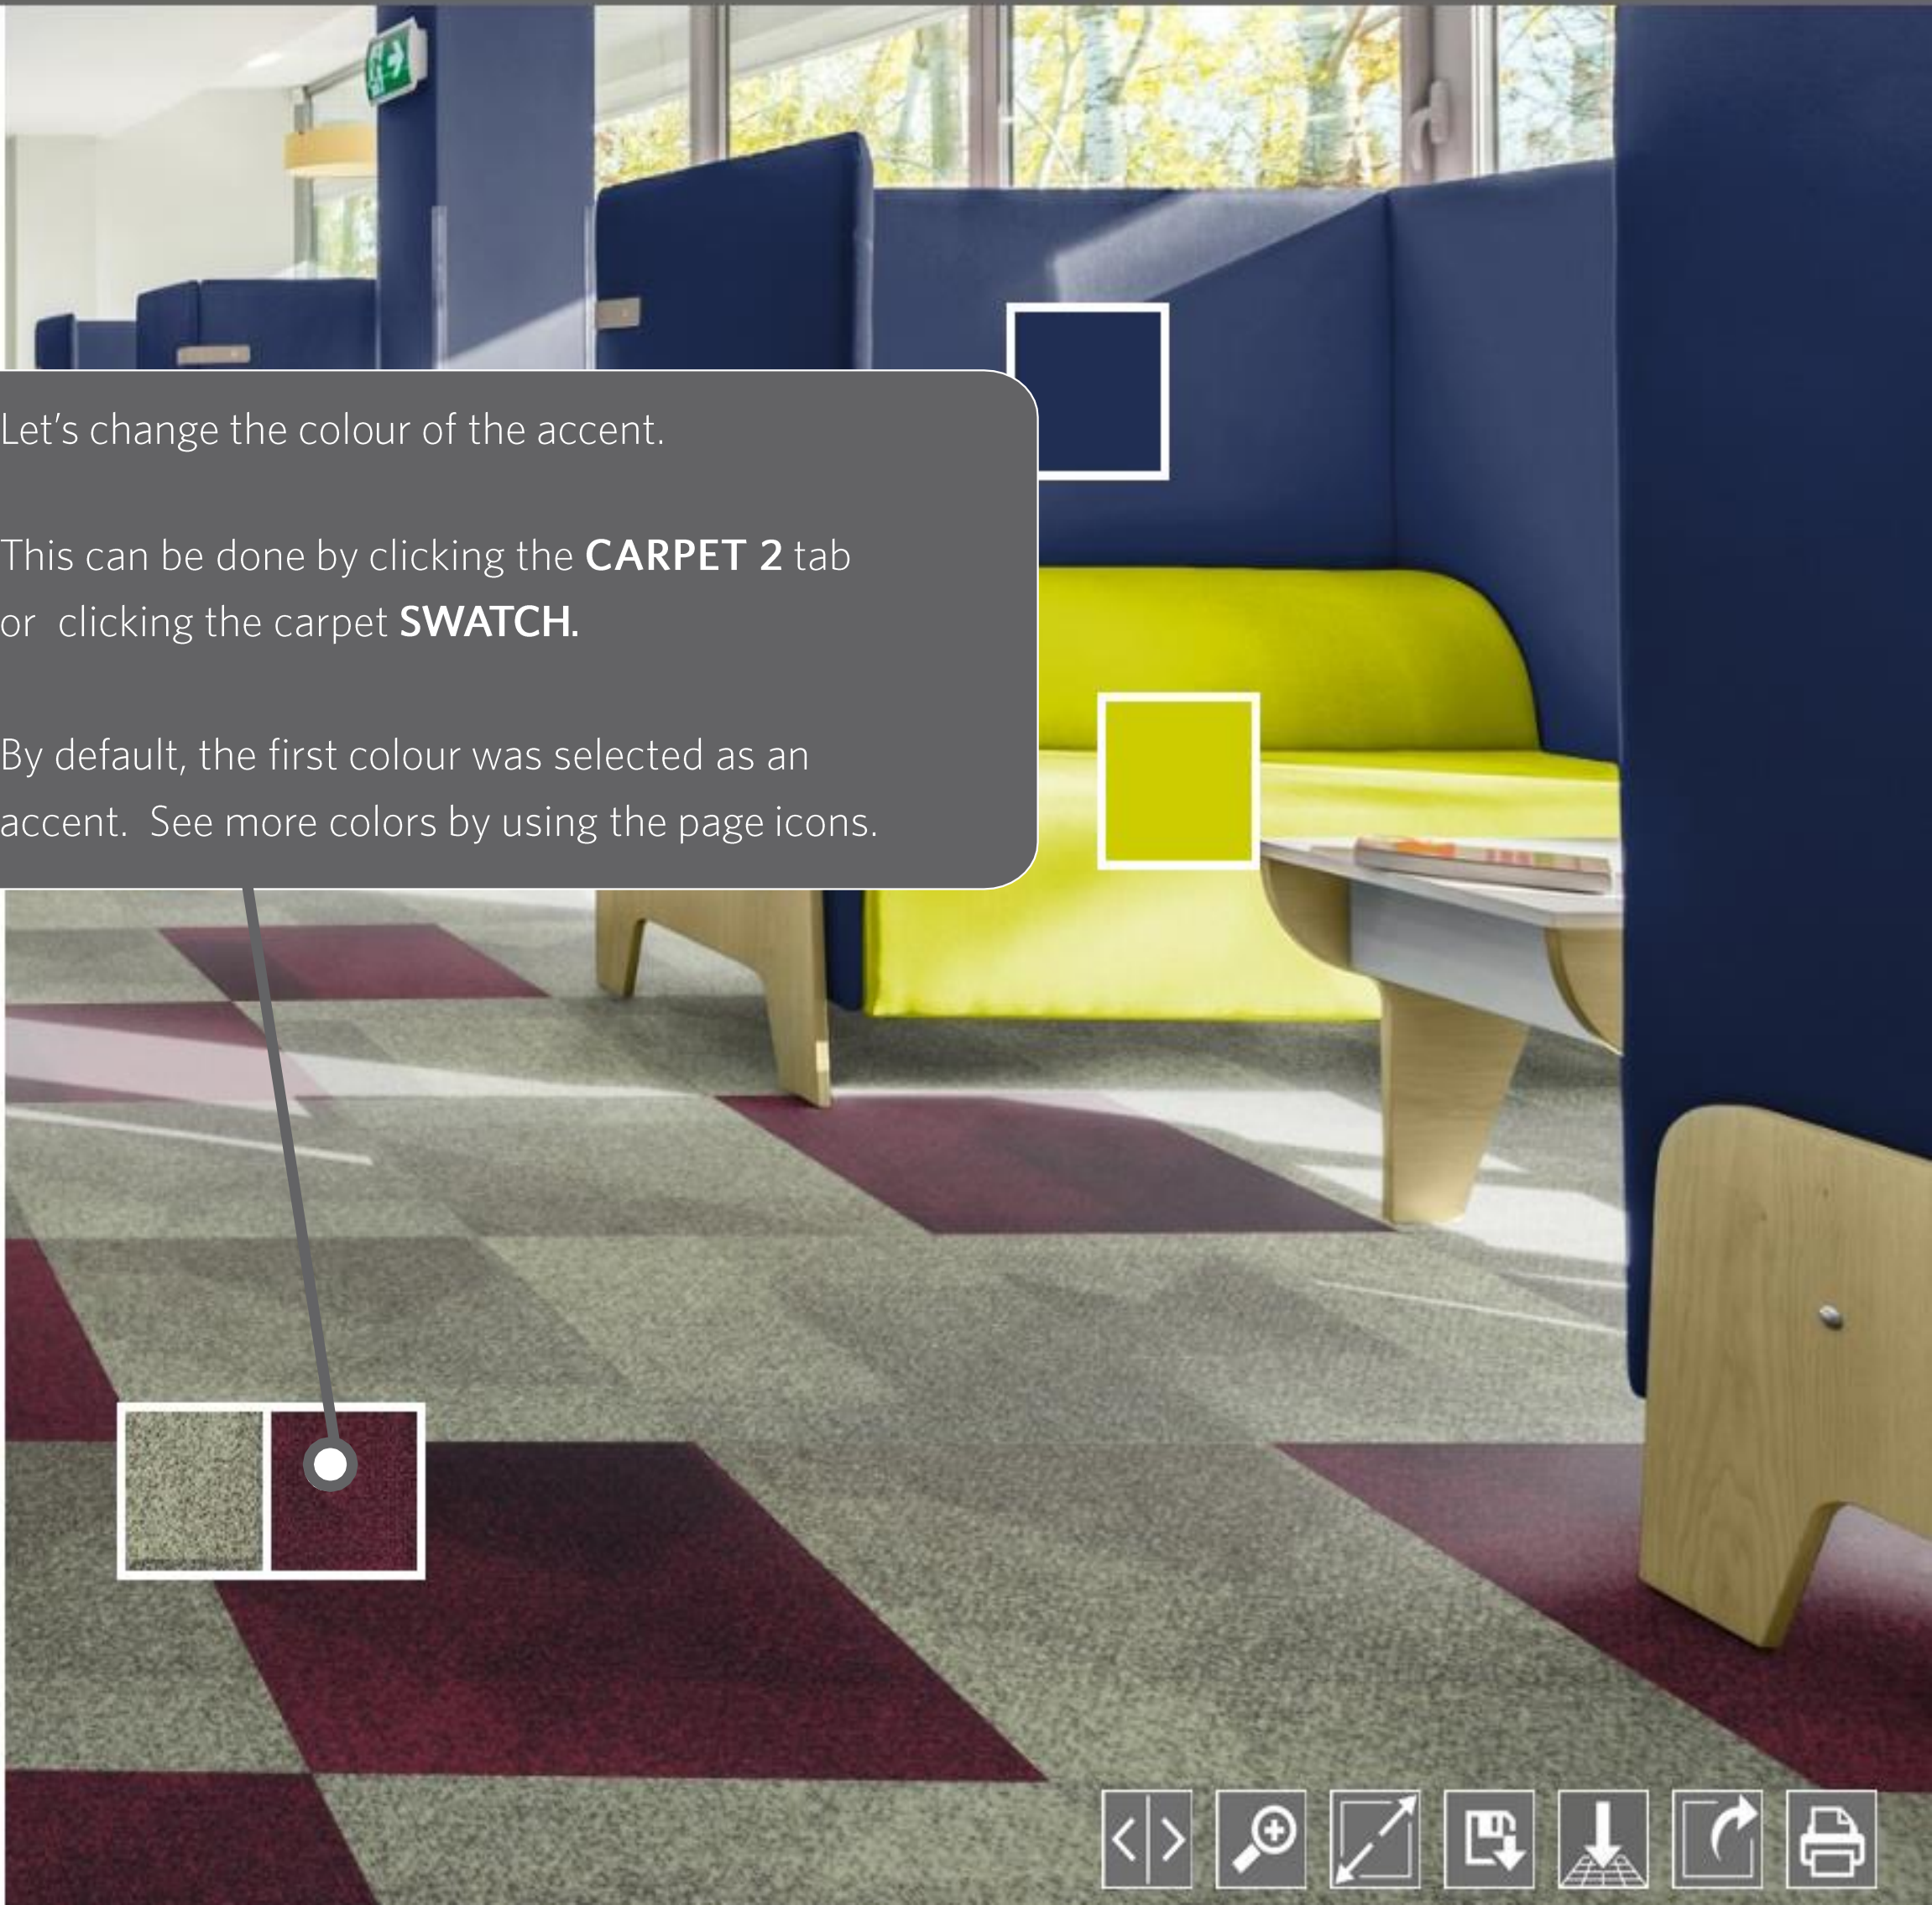

INSTALLATION METHODS grid with arrows and a MORE button

INSTALLATION ANGLE 0° 45° 90° 135°

Let's change the colour of the accent. This can be done by clicking the CARPET 2 tab or clicking the carpet SWATCH. By default, the first colour was selected as an accent. See more colors by using the page icons.