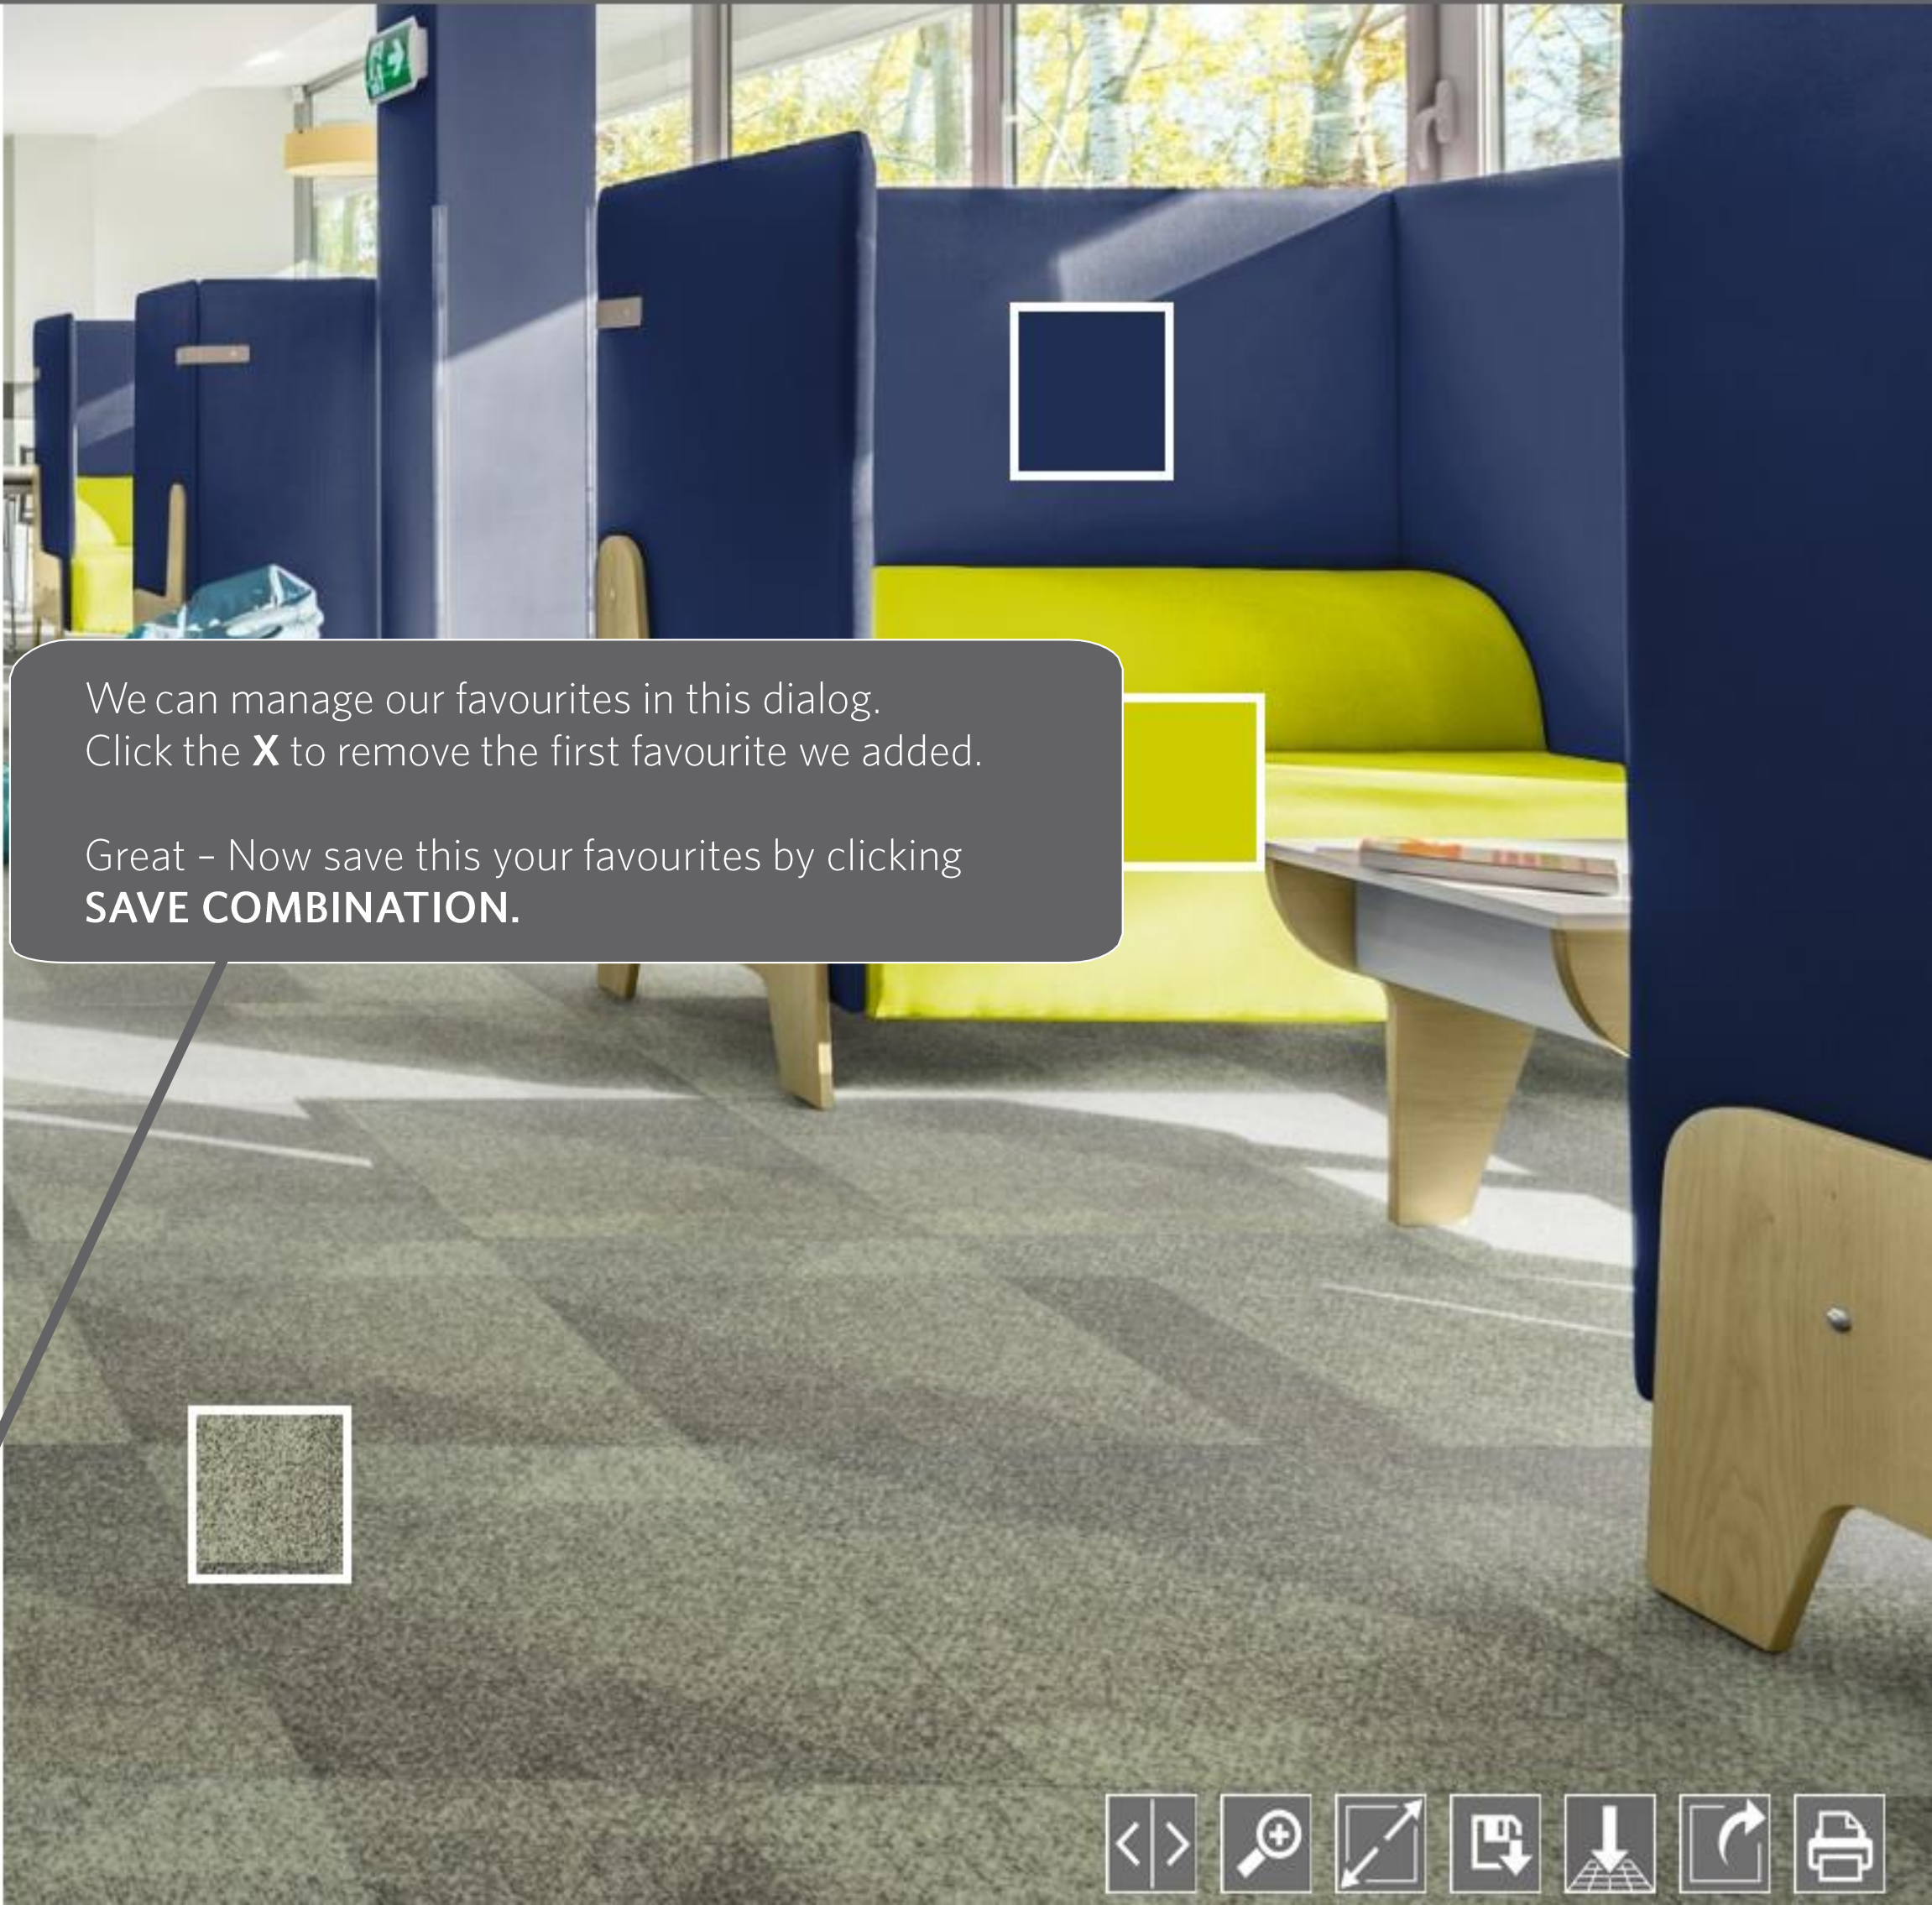

BEYOND CHROMA CMA217 Stone

BEYOND CHROMA CMA217 Stone

Delete