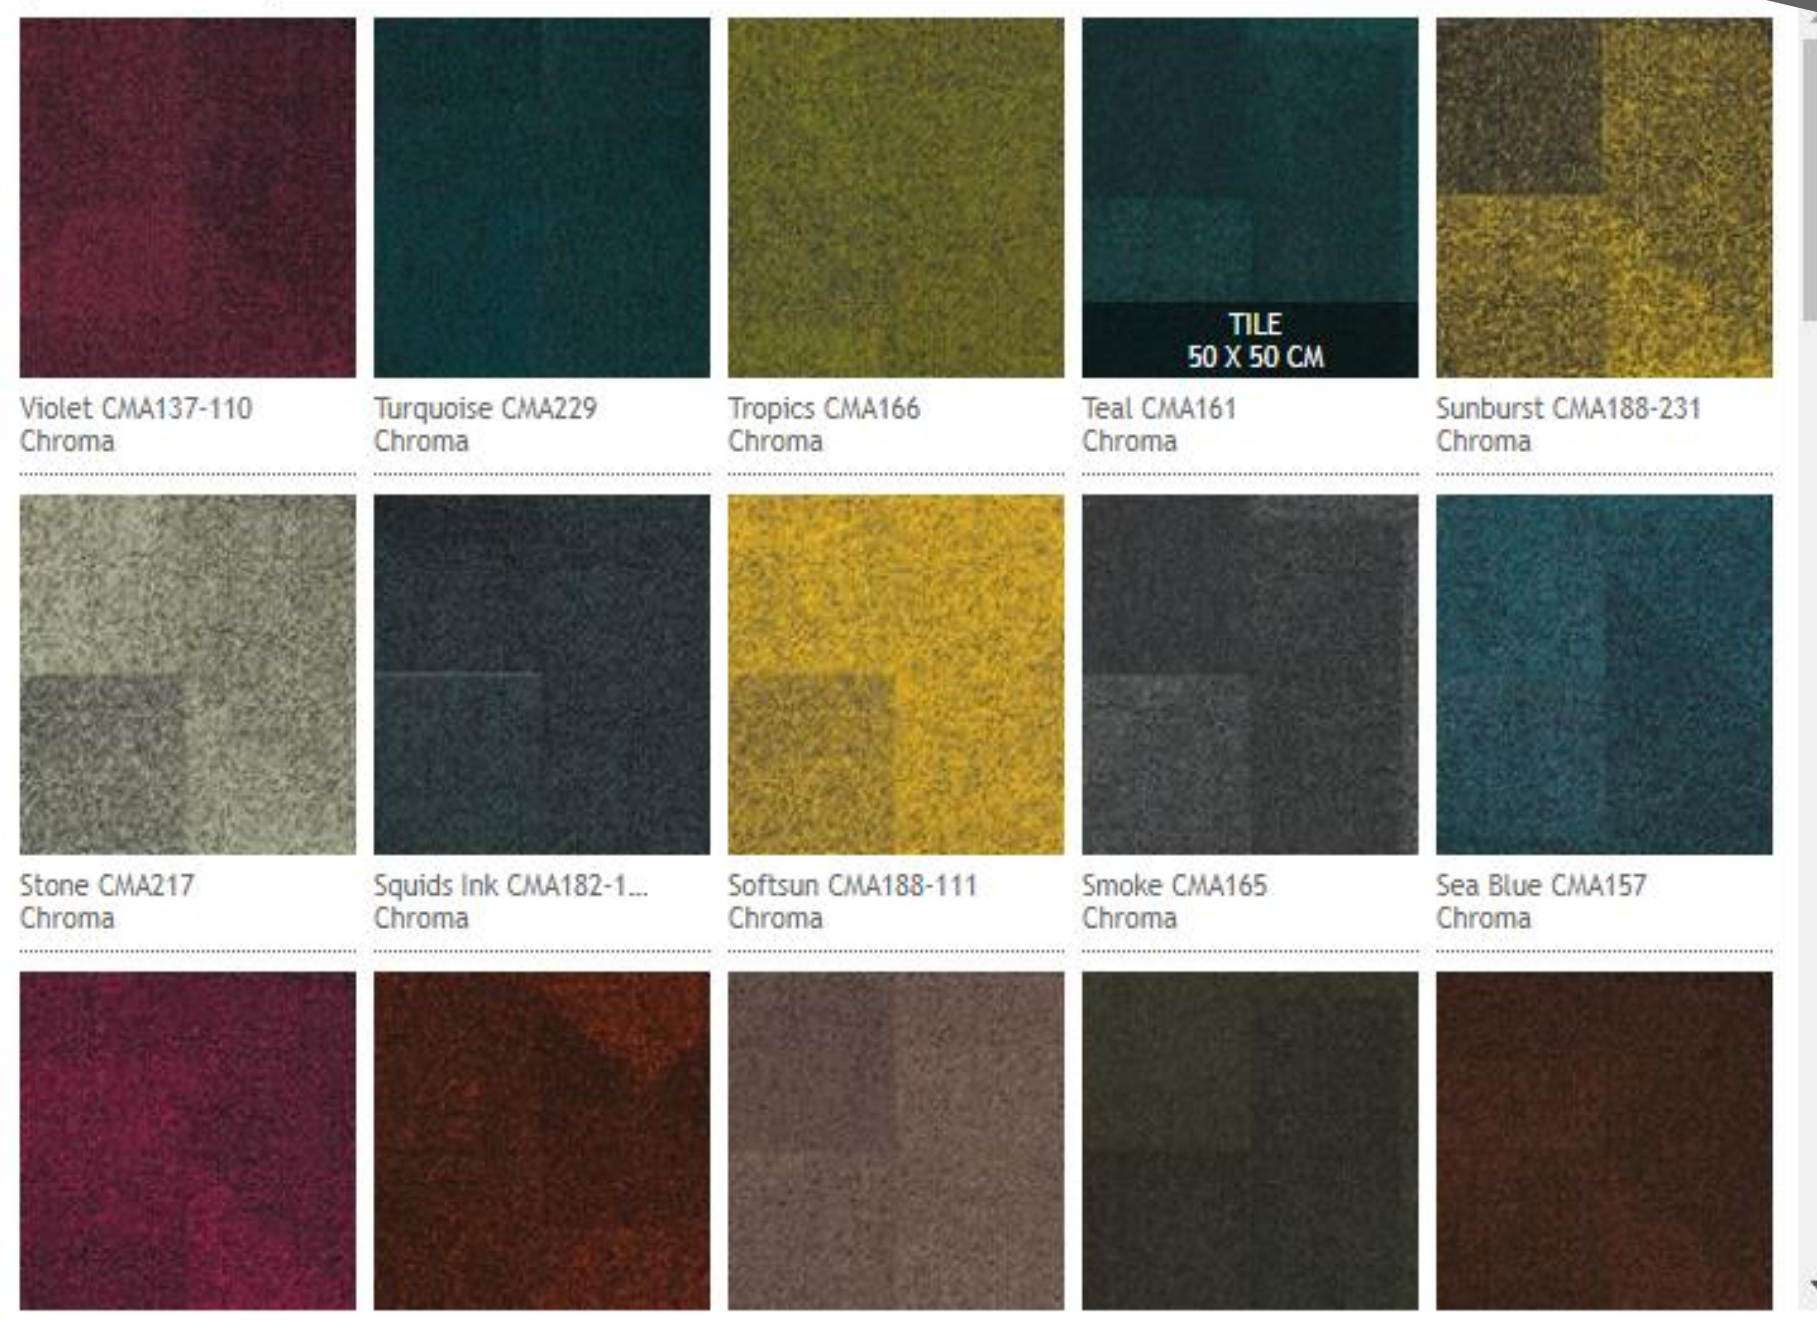

PRODUCTS

PRODUCT TYPE: Select A Product Type | COLLECTION: BEYOND CHROMA | DESIGNS: Select A Design

CARPET 1 | RESET ALL FILTERS