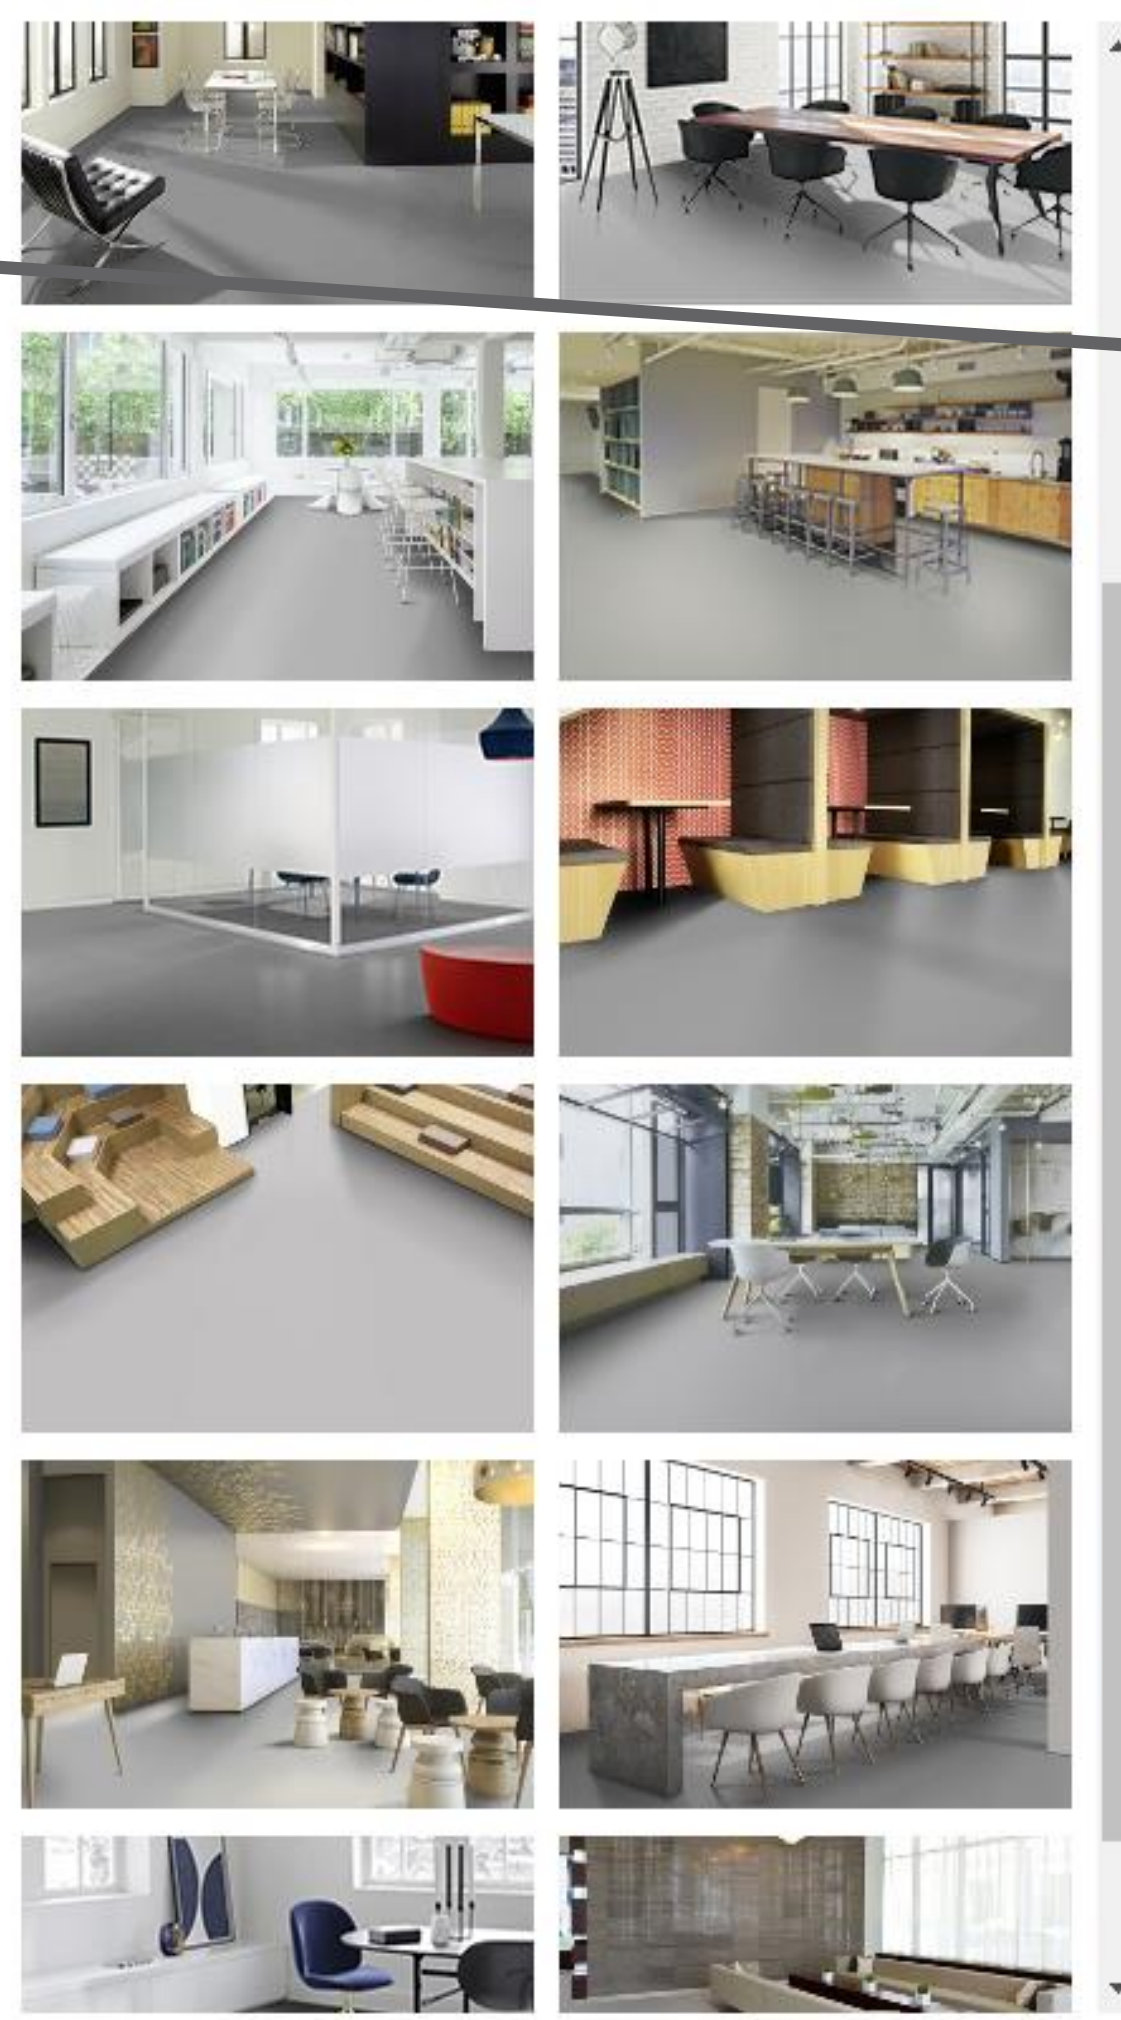

CHANGE ROOM

- MEETING
- LOBBY
- EDUCATION
- GUEST ROOM
- PUBLIC SPACE
- OFFICE
- CORRIDOR
- DETAIL
- BIRD'S EYE