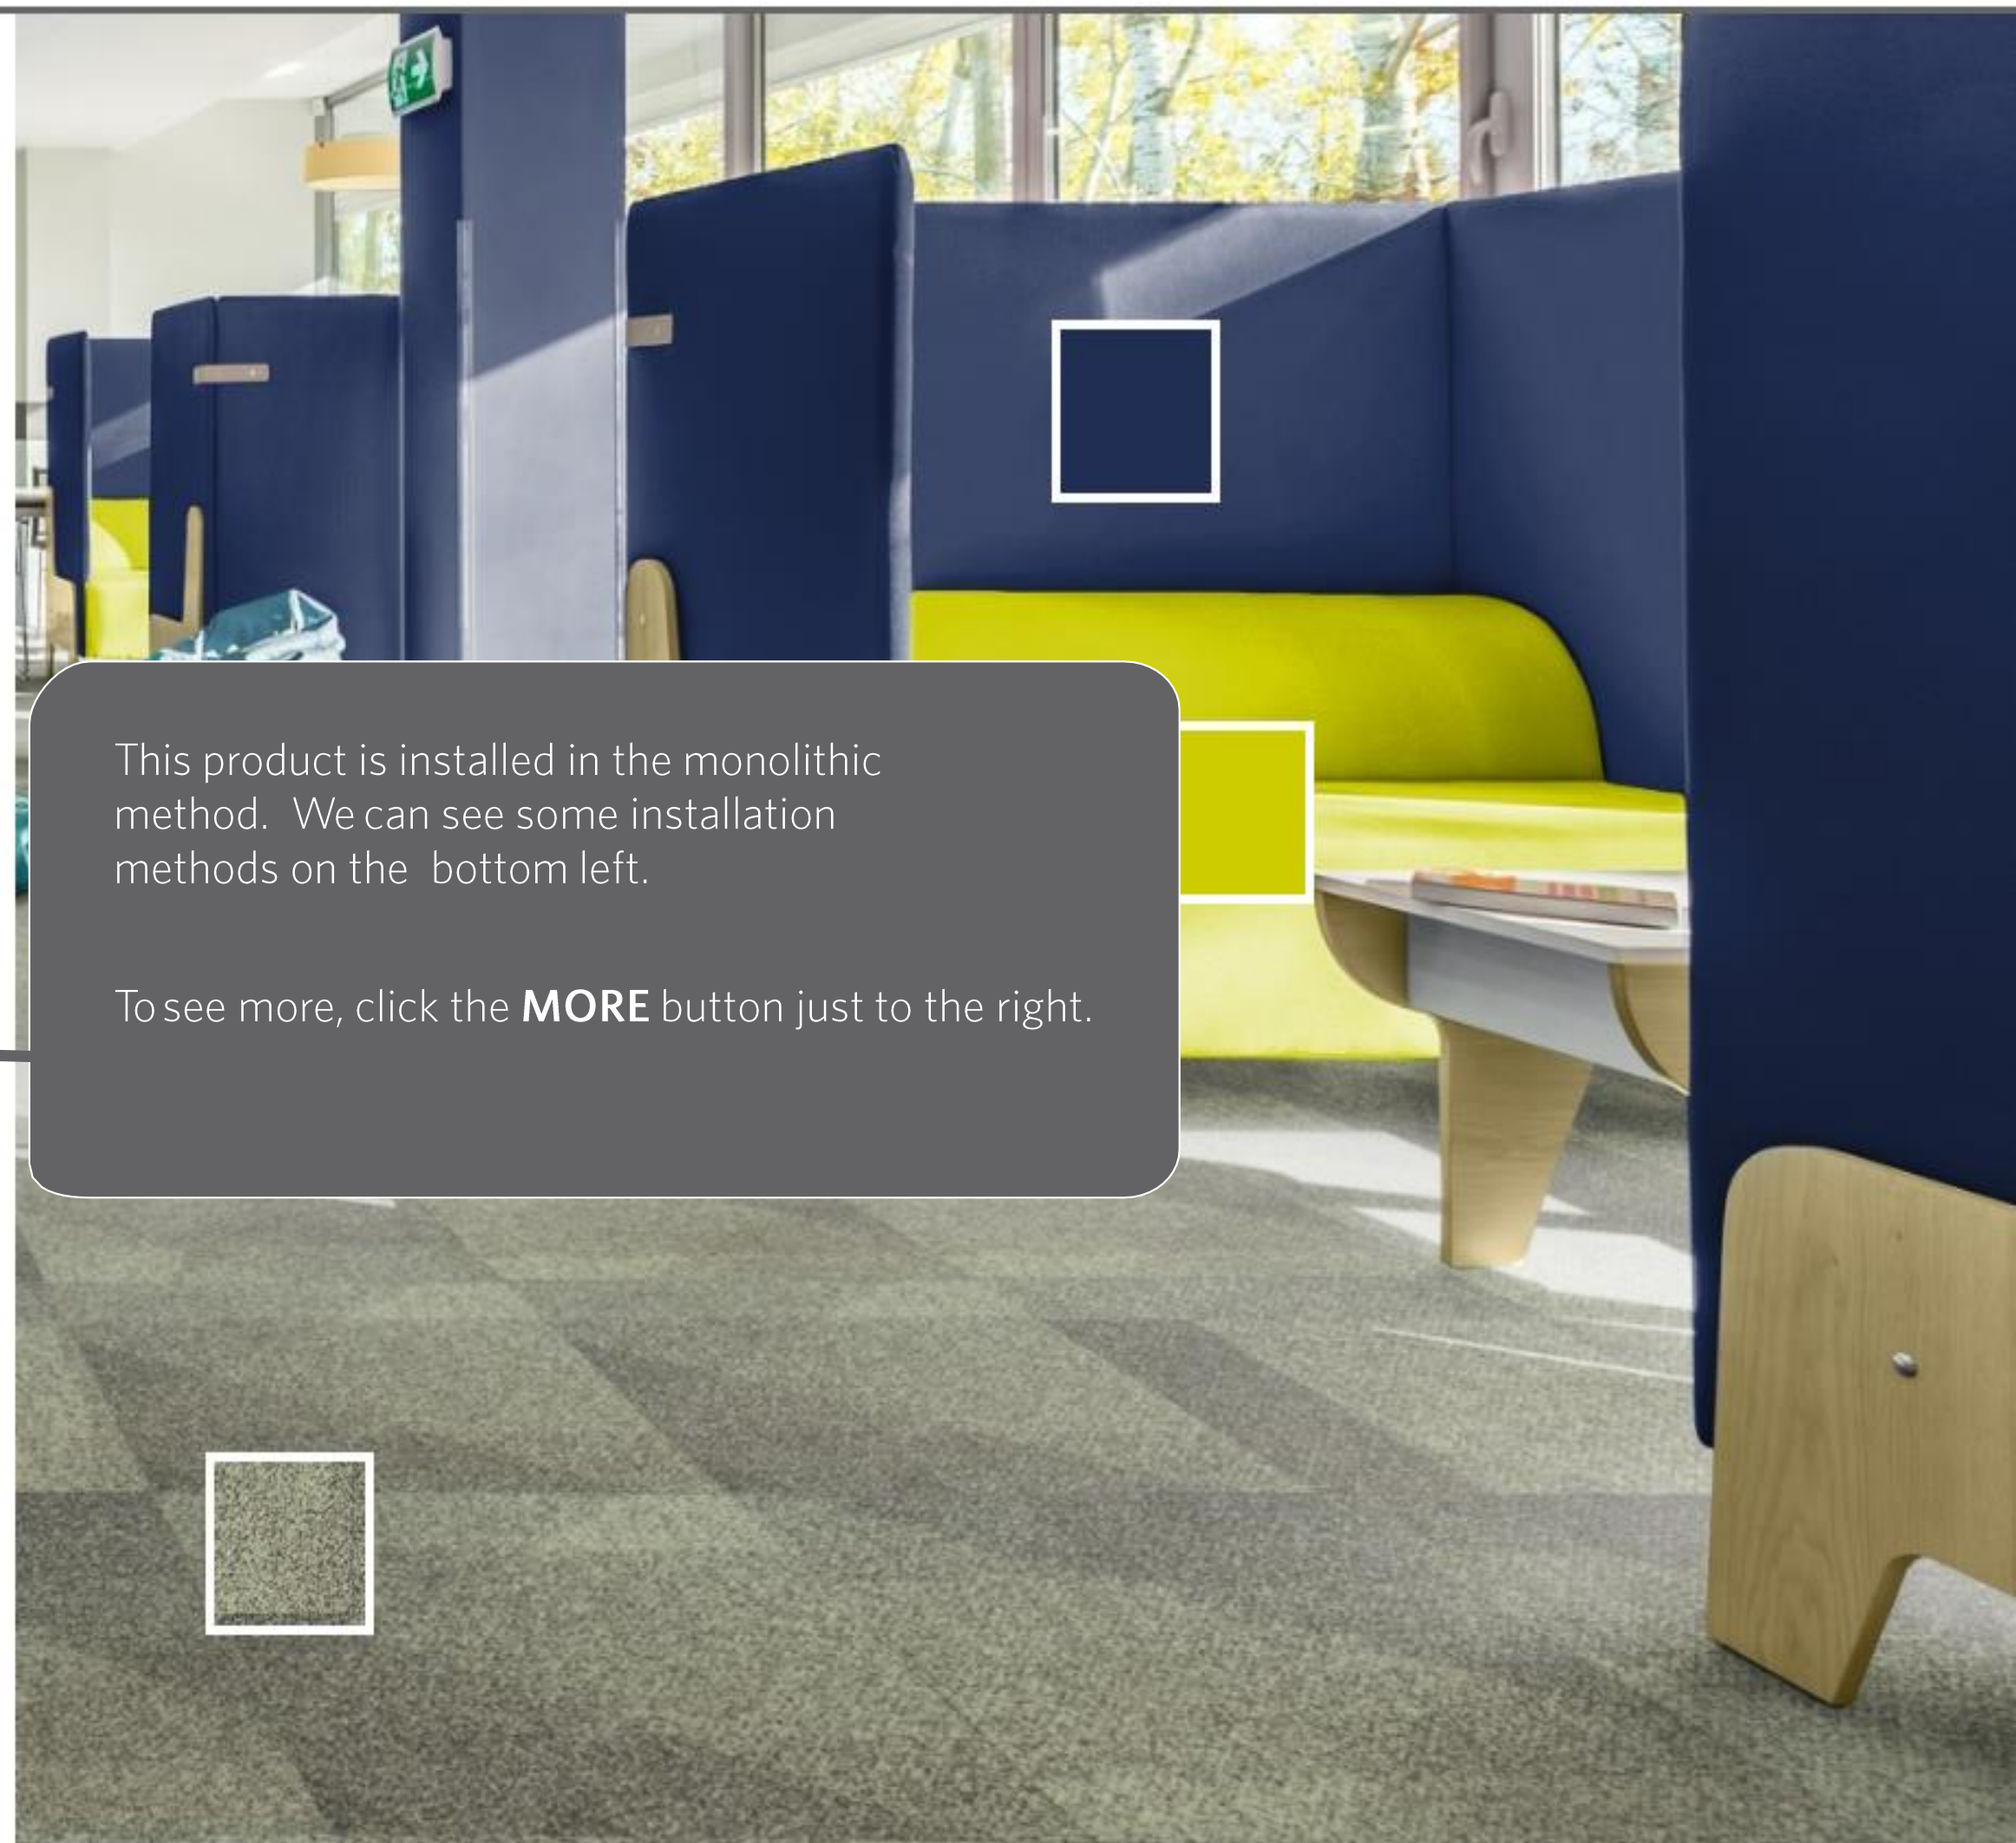

SAVE COMBINATION

PRODUCTS

PRODUCT TYPE: Select A Product Type
COLLECTION: BEYOND CHROMA
DESIGNS: Select A Design

CARPET 1 RESET ALL FILTERS

INSTALLATION METHODS

↑↑↑↑↑ ↑↑↑↑↑ ↑↑↑↑↑ ↑↑↑↑↑

MORE

INSTALLATION ANGLE 0° 45° 90° 135°