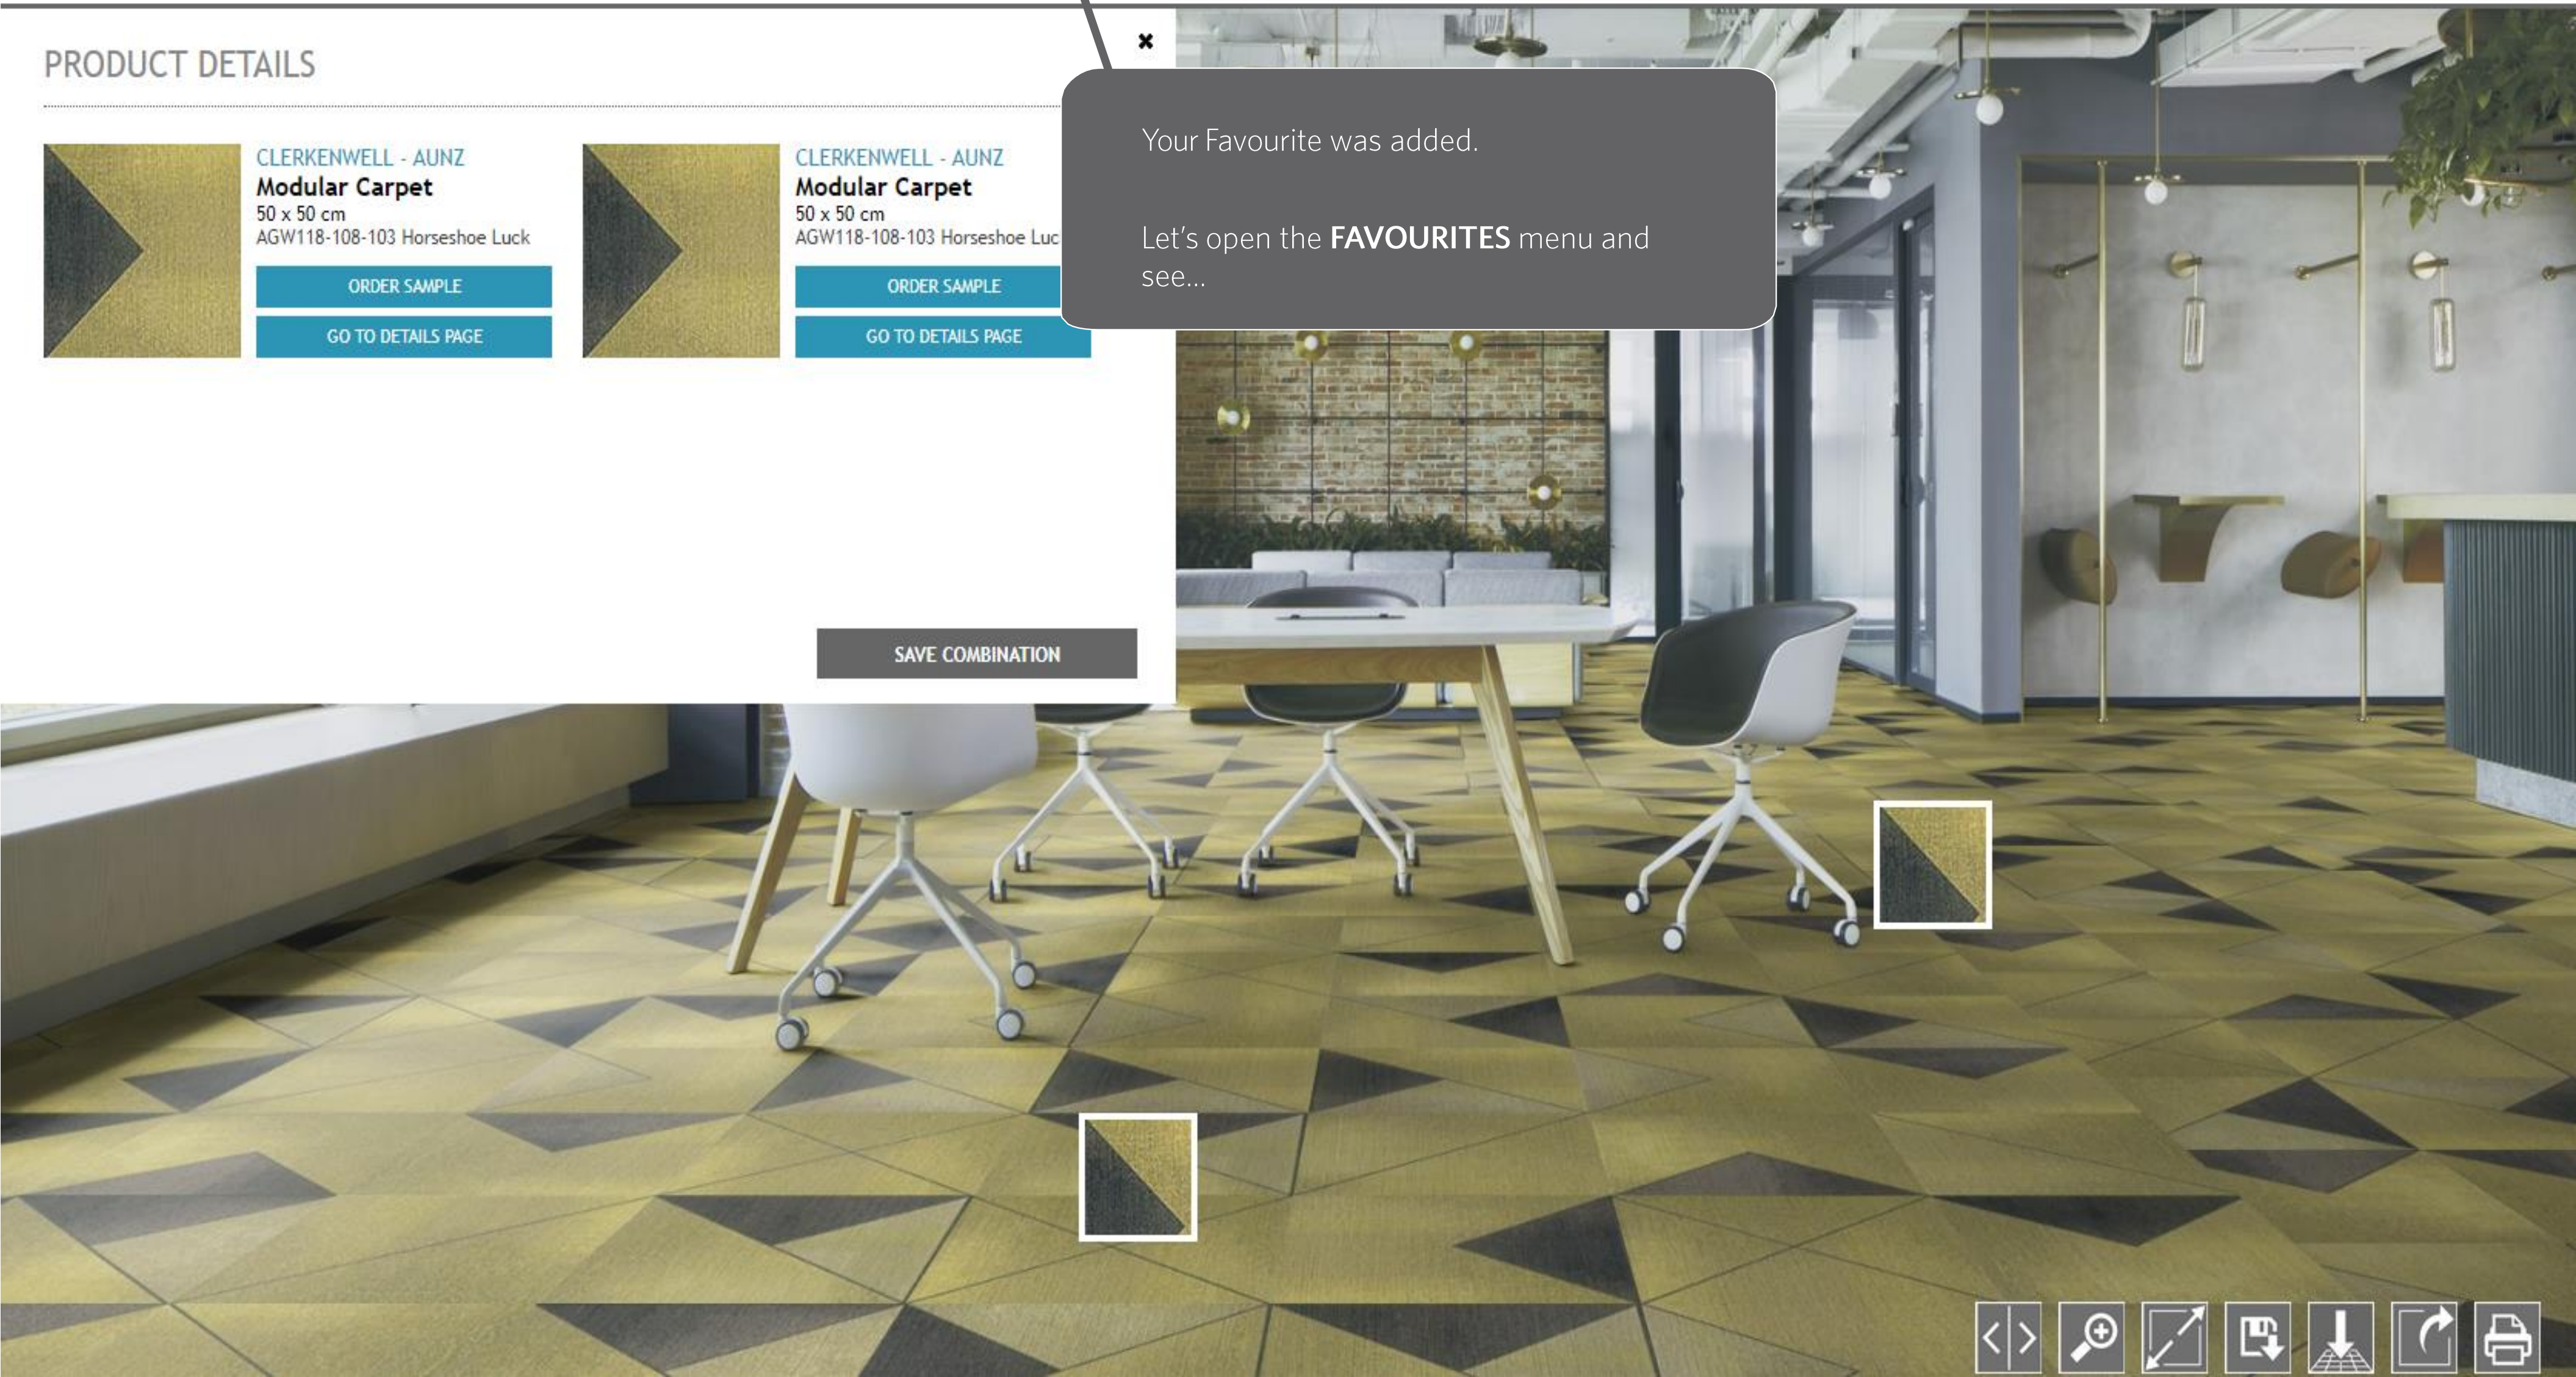

PRODUCT DETAILS

CLERKENWELL - AUNZ
Modular Carpet
50 x 50 cm
AGW118-108-103 Horseshoe Luck

[ORDER SAMPLE](#)

[GO TO DETAILS PAGE](#)

CLERKENWELL - AUNZ
Modular Carpet
50 x 50 cm
AGW118-108-103 Horseshoe Luck

[ORDER SAMPLE](#)

[GO TO DETAILS PAGE](#)

Your Favourite was added.

Let's open the **FAVOURITES** menu and see...

[SAVE COMBINATION](#)