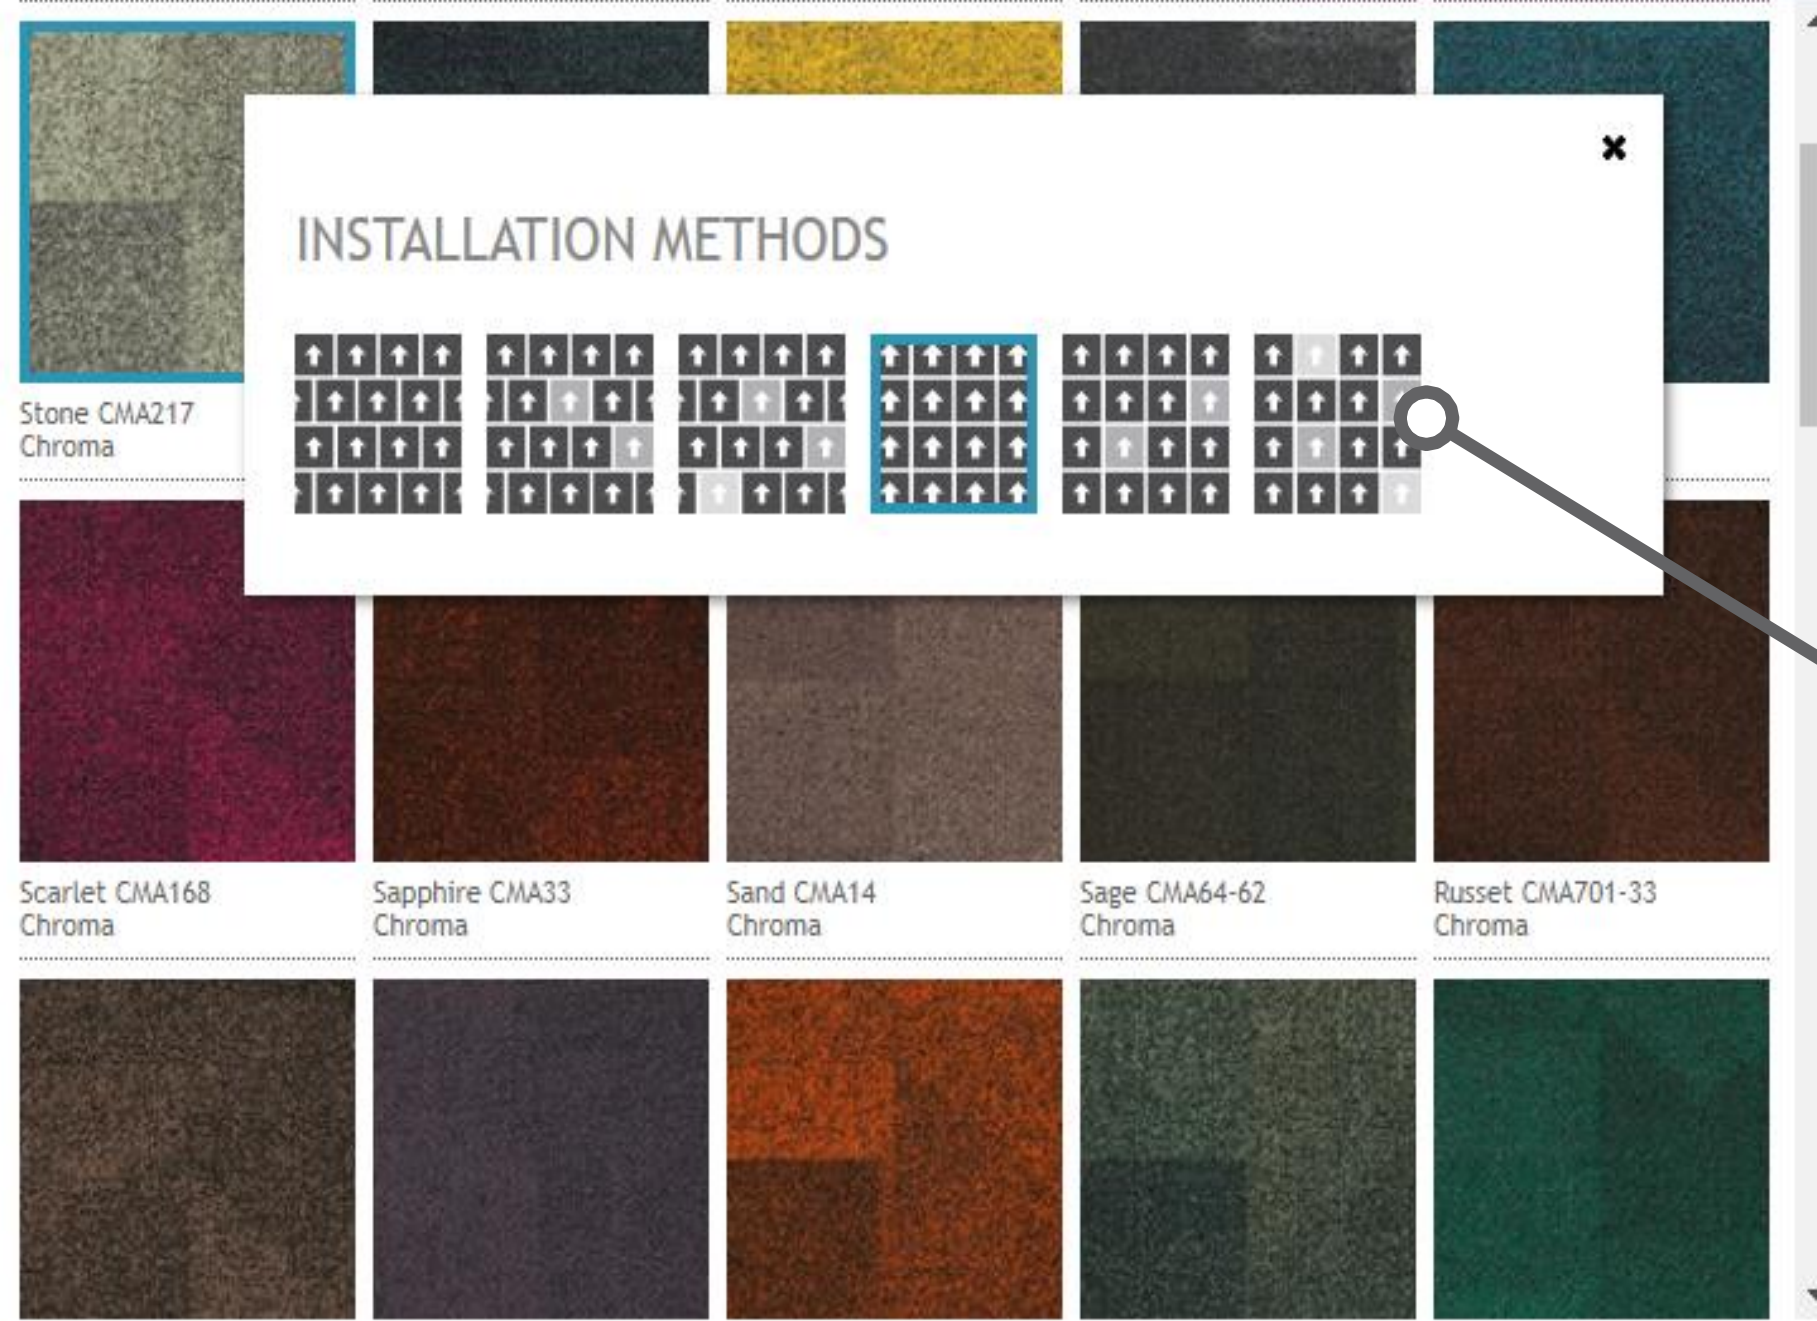

PRODUCTS

PRODUCT TYPE: Select A Product Type COLLECTION: BEYOND CHROMA DESIGNS: Select A Design

CARPET 1 RESET ALL FILTERS

INSTALLATION METHODS dialog box showing various grid patterns for carpet installation.

INSTALLATION METHODS MORE

INSTALLATION ANGLE 0° 45° 90° 135°