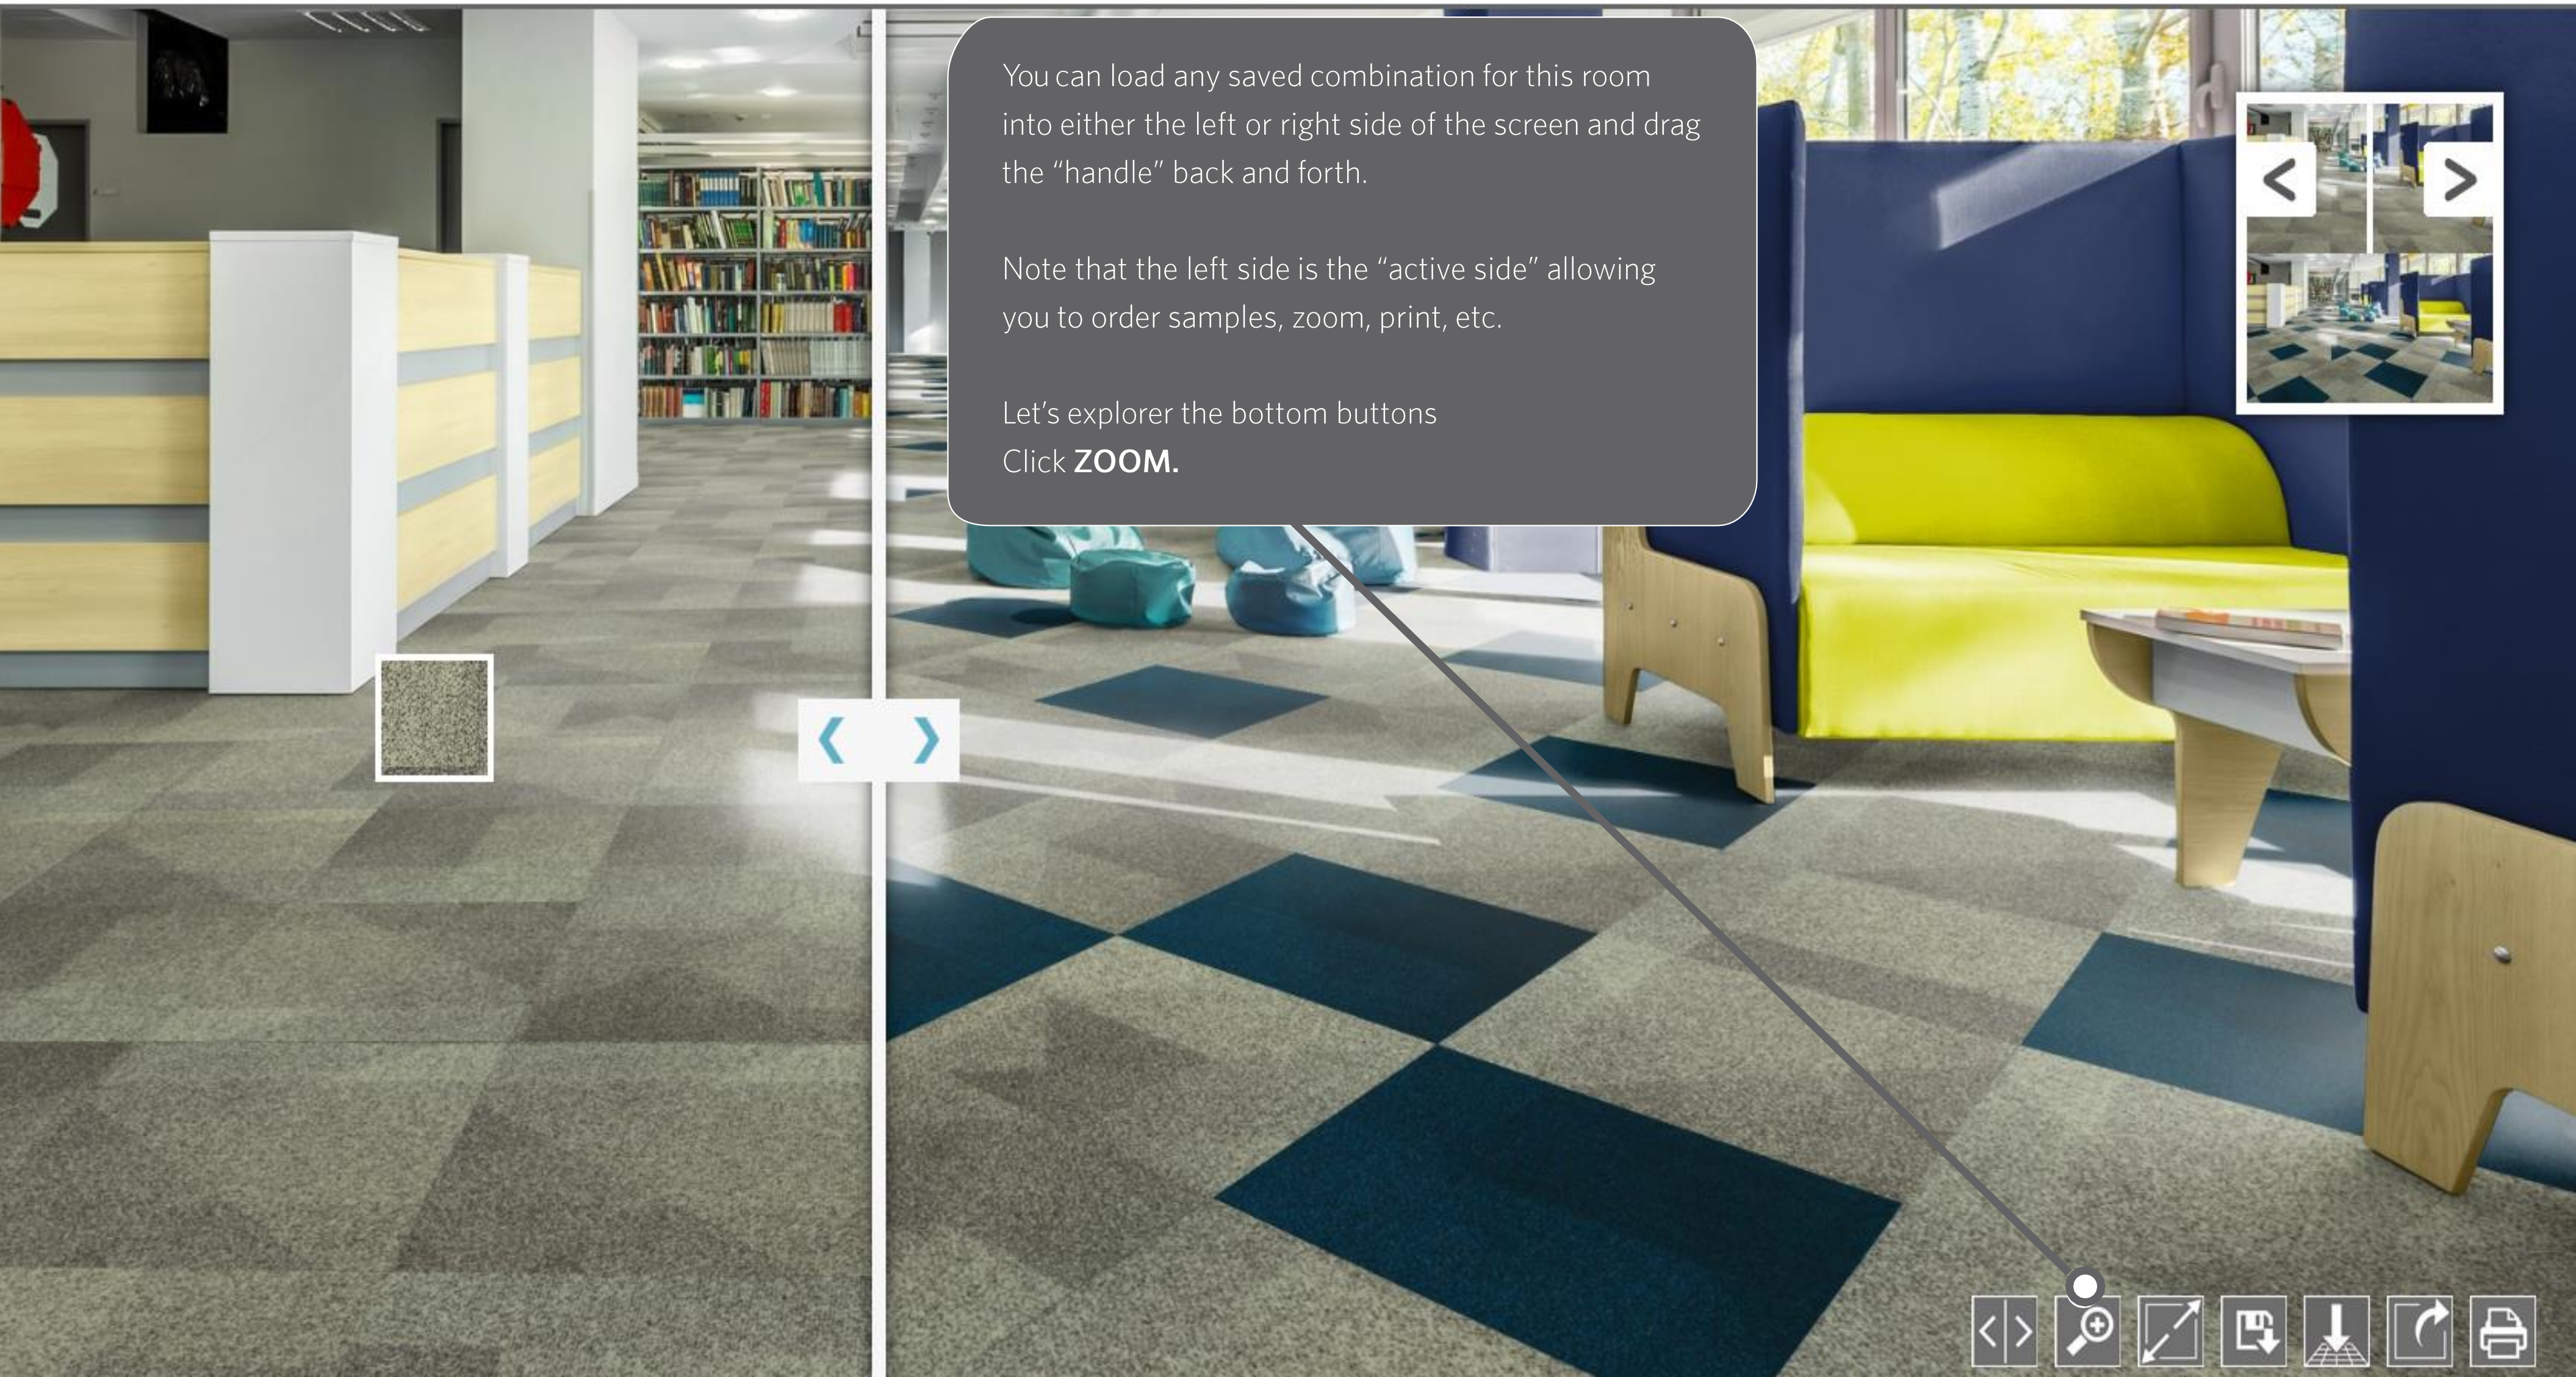

INSTALLATION METHODS

Grid of installation pattern icons

MORE

INSTALLATION ANGLE 0° 45° 90° 135°

Perfect. Let's compare these combinations side by side using the **SPLIT SCREEN** view

Navigation icons: back, forward, zoom in, zoom out, rotate, download, print

Notice the two saved rooms are in the preview window to the right with arrows left and right.

Load the Monolithic Installation with one colour into the right side of the display by clicking the arrow.

You can load any saved combination for this room into either the left or right side of the screen and drag the "handle" back and forth.