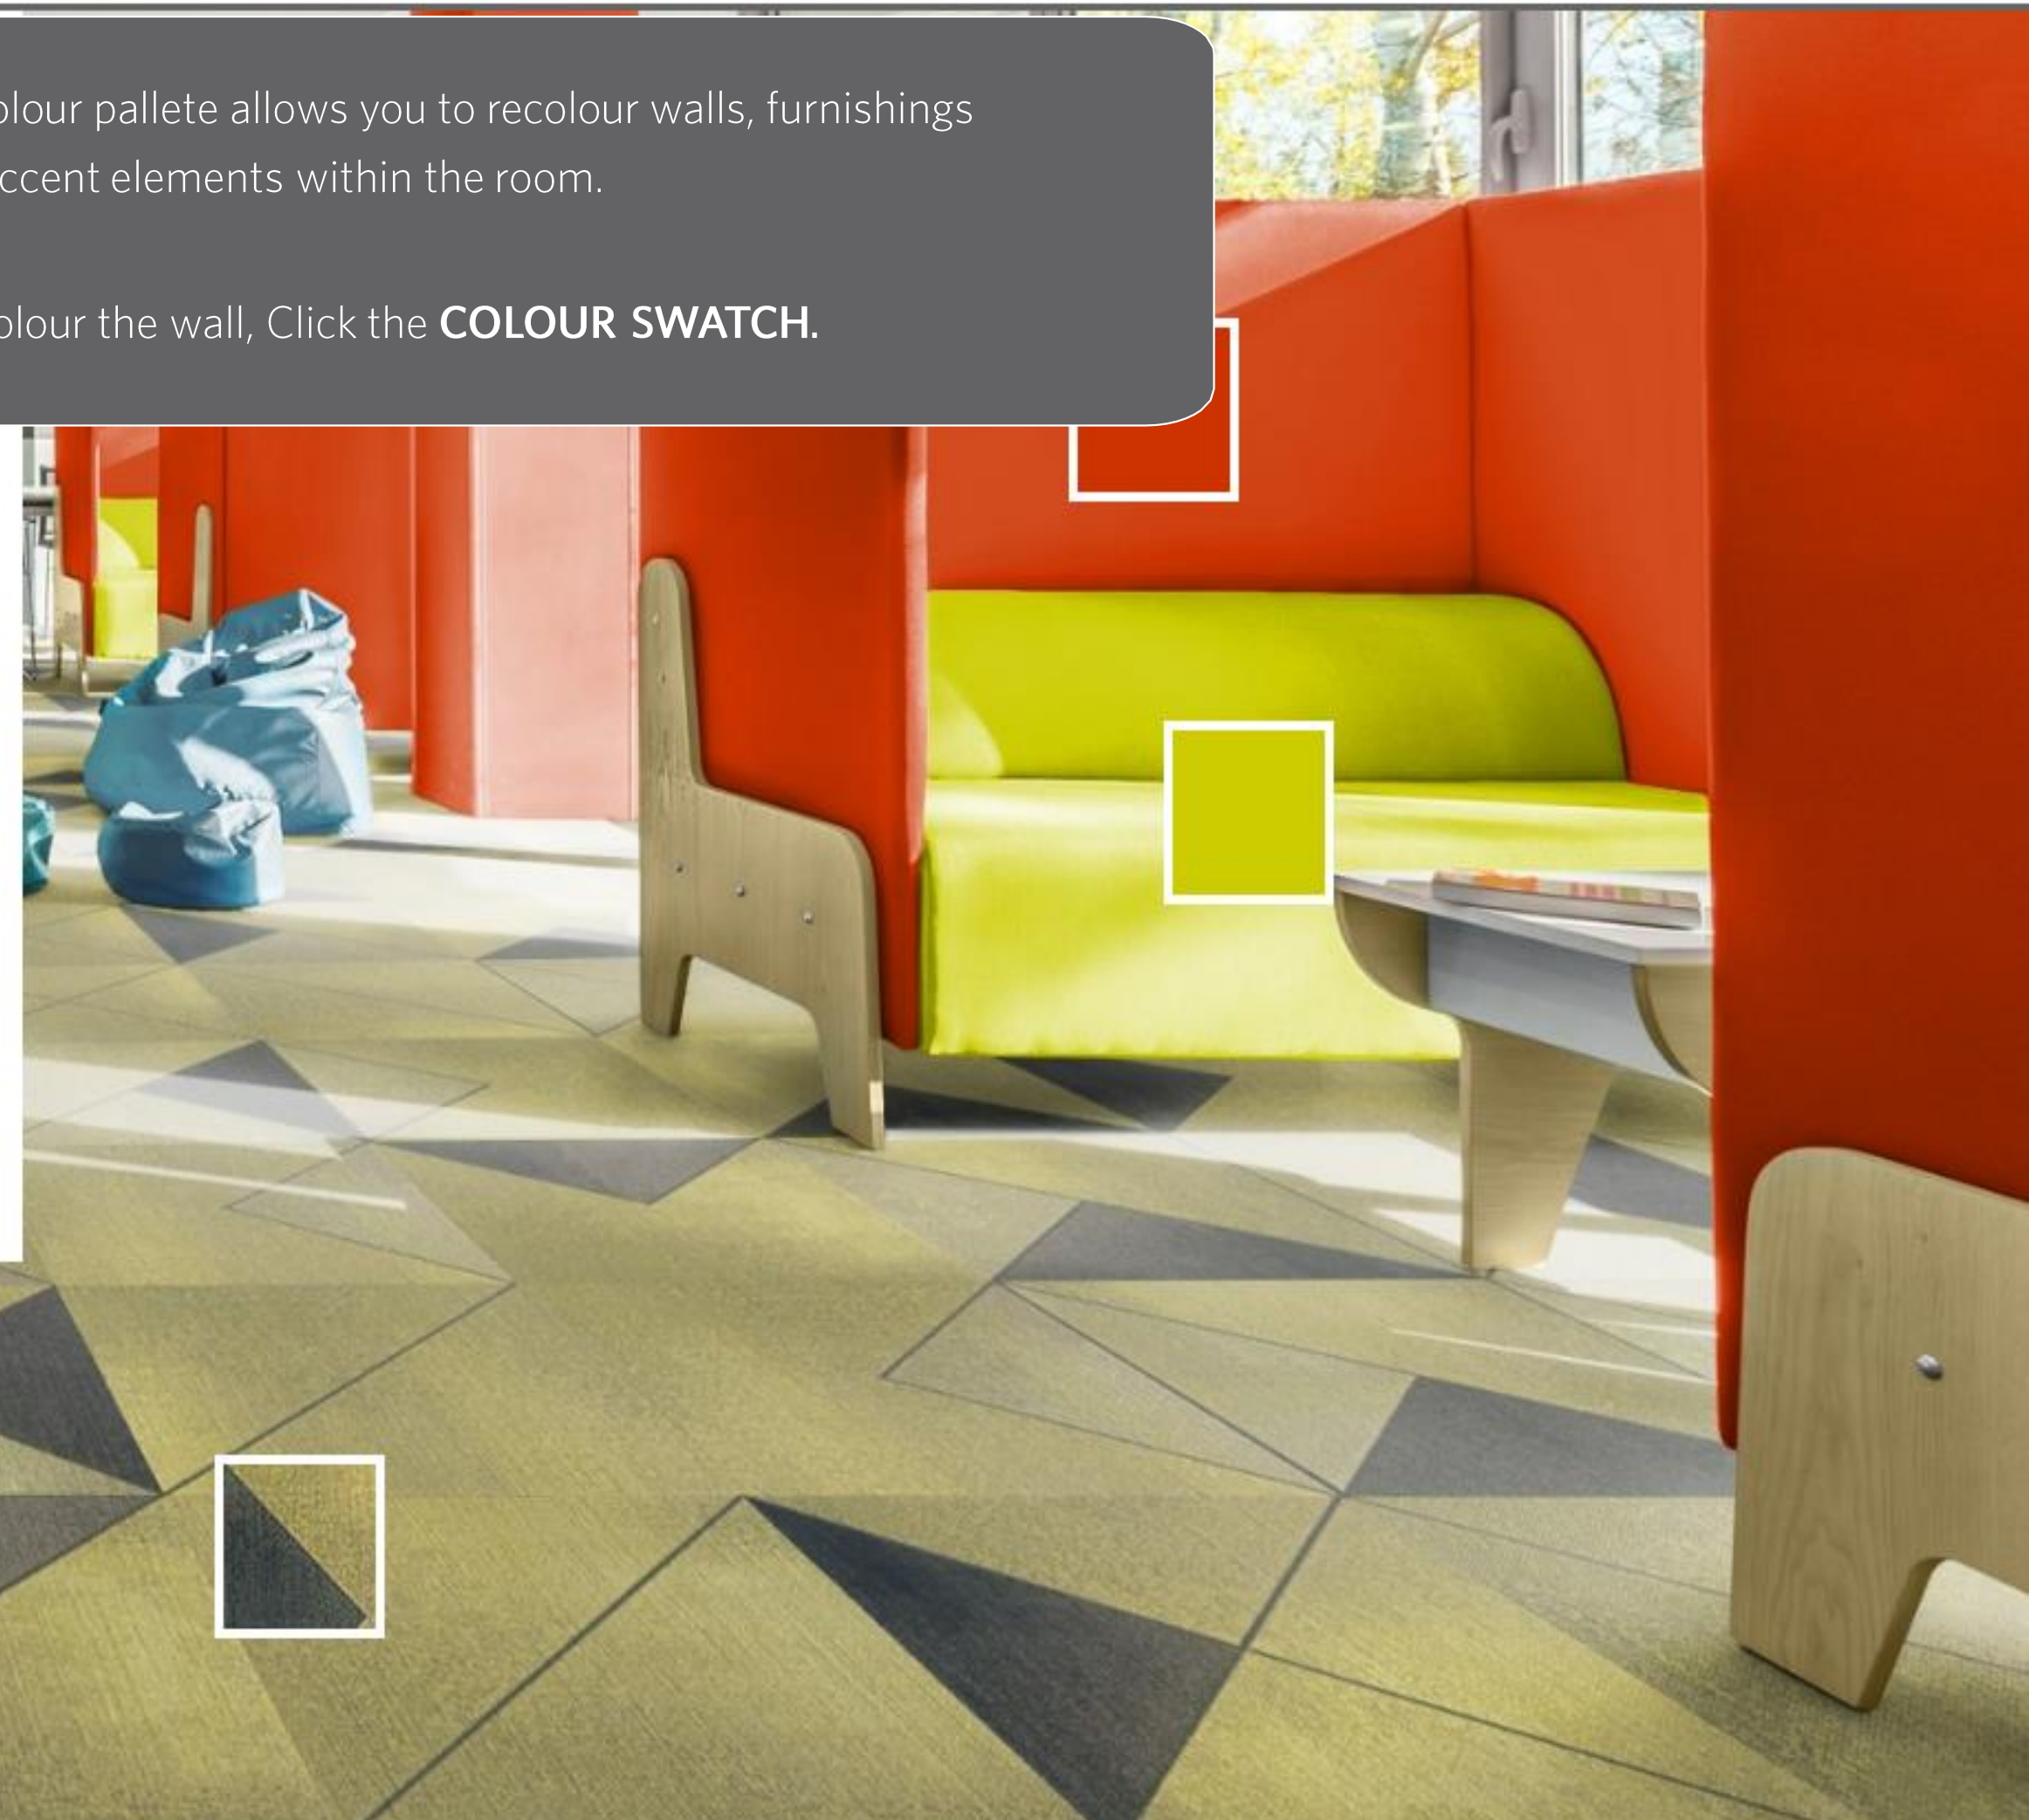

Let's change the colour of the sofa backing.

Click the **COLOUR SWATCH** to bring up the recolour dialogbox.

COLOURS

RESET ALL COLOURS

The colour pallette allows you to recolour walls, furnishings and accent elements within the room.
To recolour the wall, Click the **COLOUR SWATCH**.