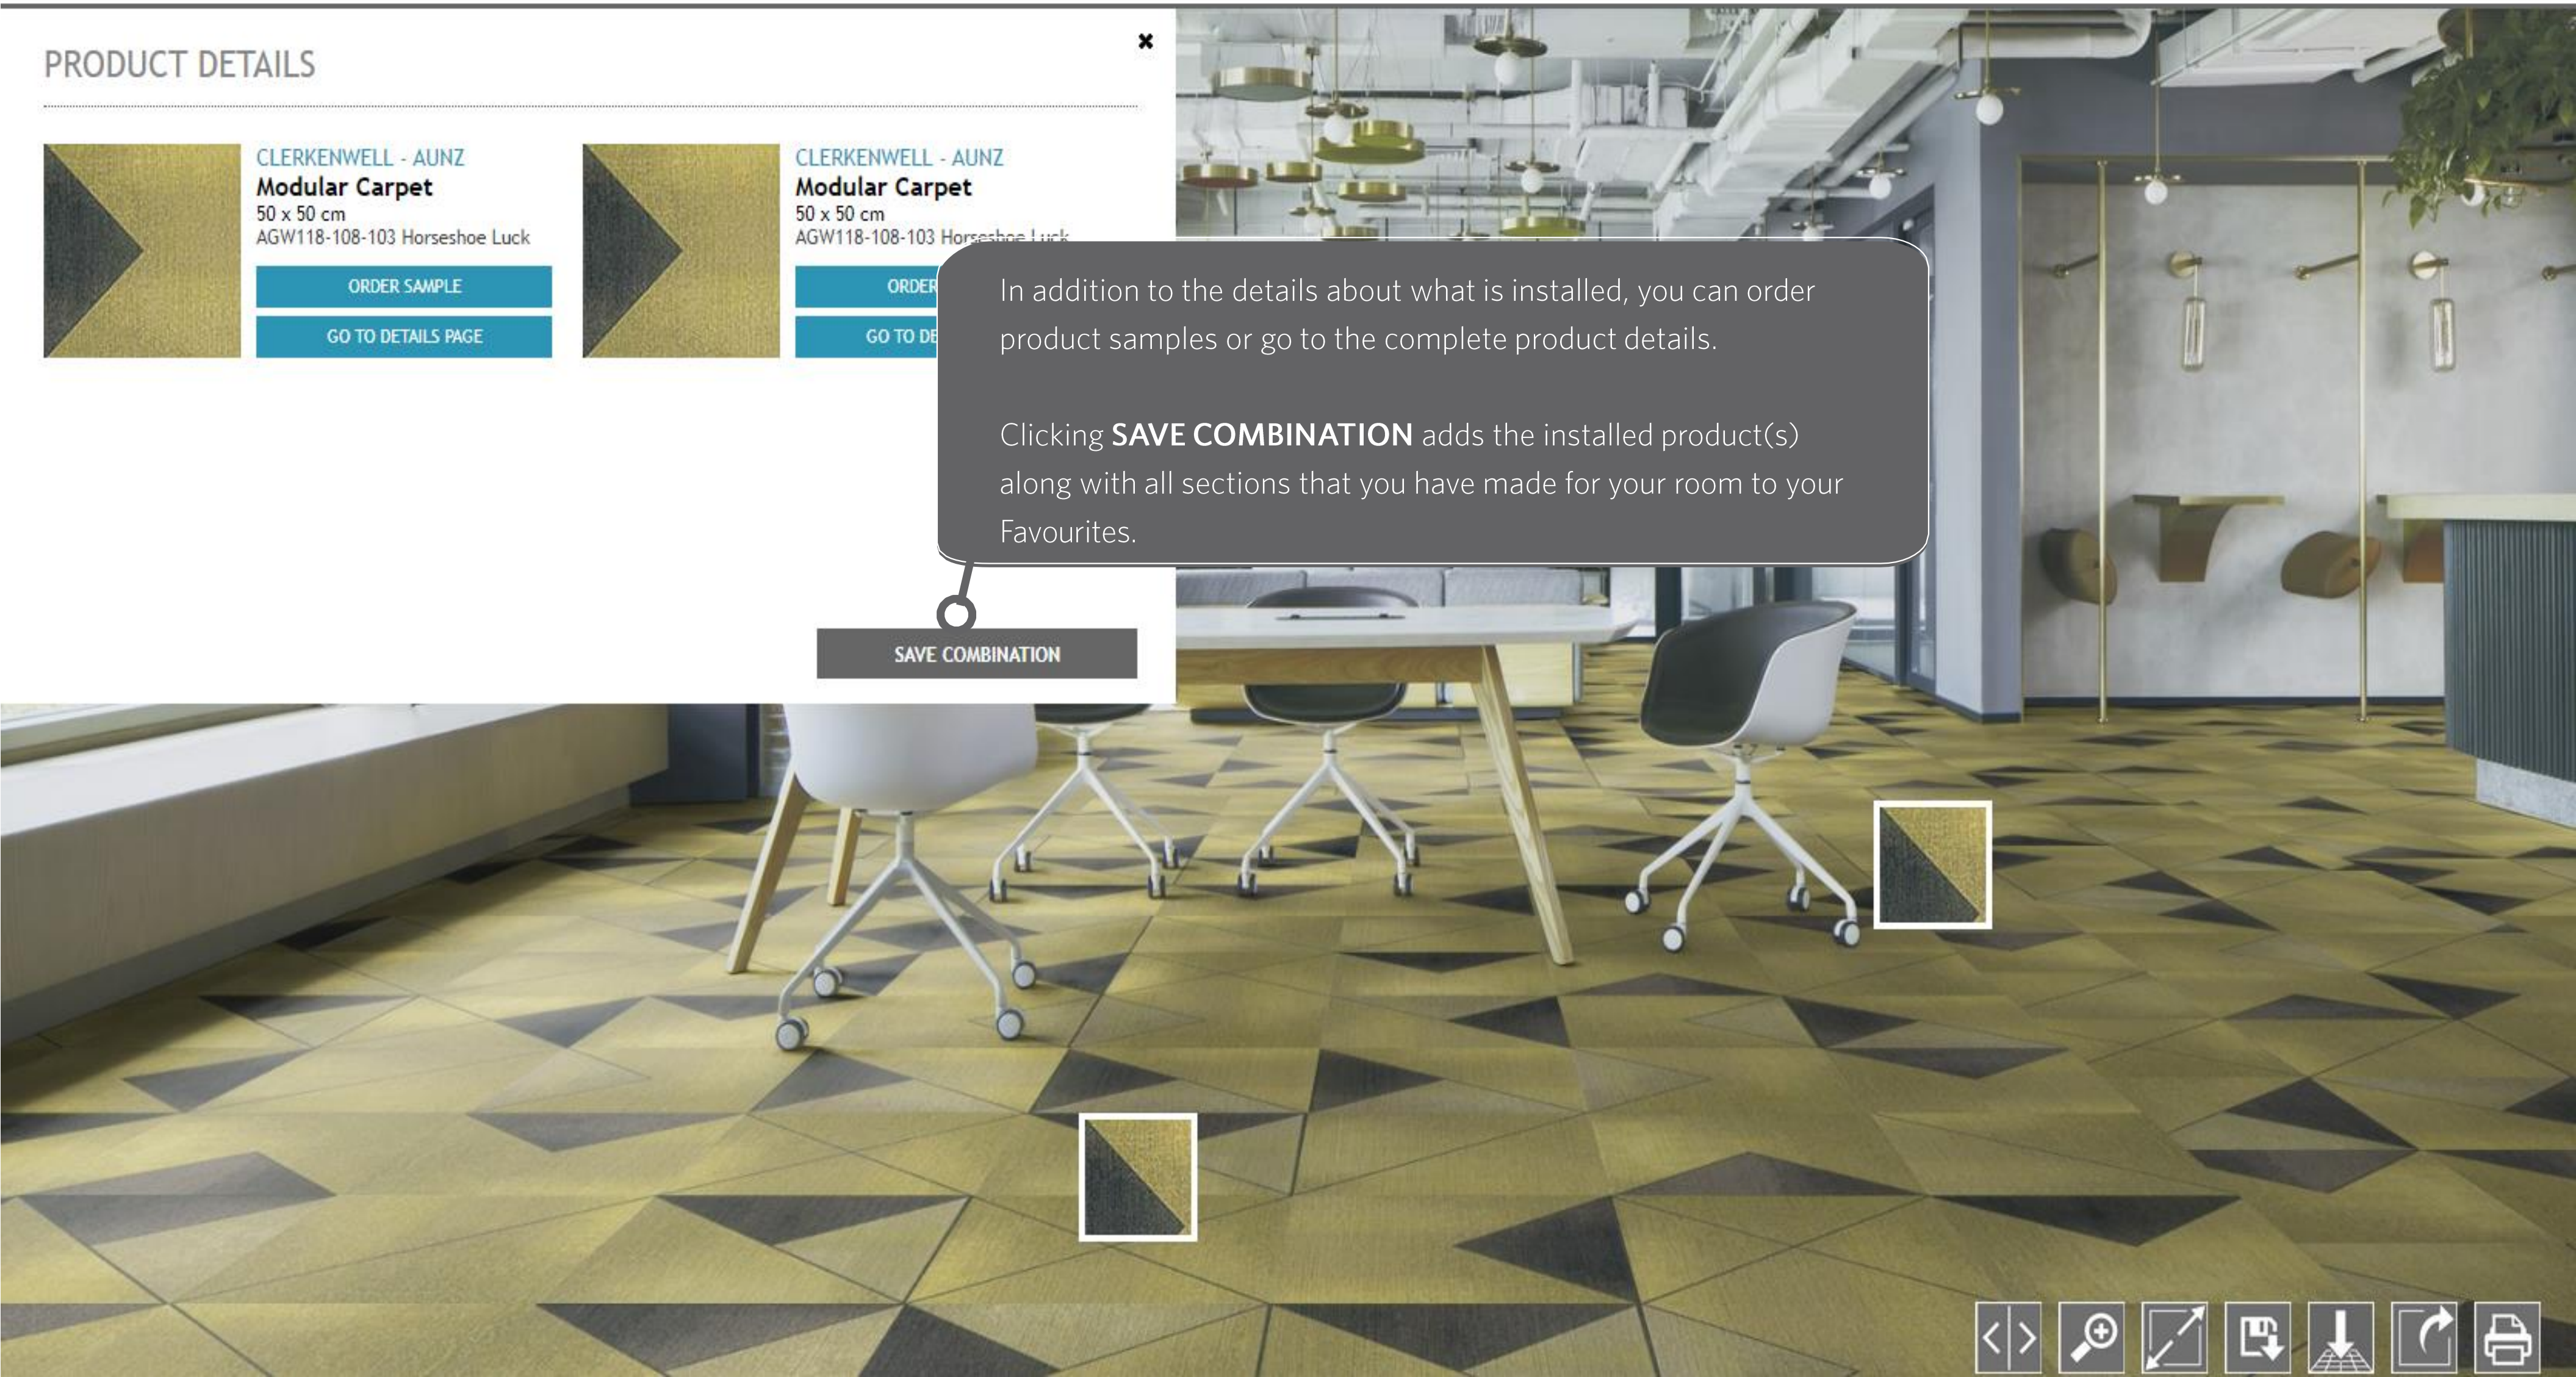

PRODUCT DETAILS

CLERKENWELL - AUNZ
Modular Carpet
50 x 50 cm
AGW118-108-103 Horseshoe Luck

[ORDER SAMPLE](#)

[GO TO DETAILS PAGE](#)

CLERKENWELL - AUNZ
Modular Carpet
50 x 50 cm
AGW118-108-103 Horseshoe Luck

[ORDER](#)

[GO TO DE](#)

In addition to the details about what is installed, you can order product samples or go to the complete product details.

Clicking **SAVE COMBINATION** adds the installed product(s) along with all sections that you have made for your room to your Favourites.

SAVE COMBINATION