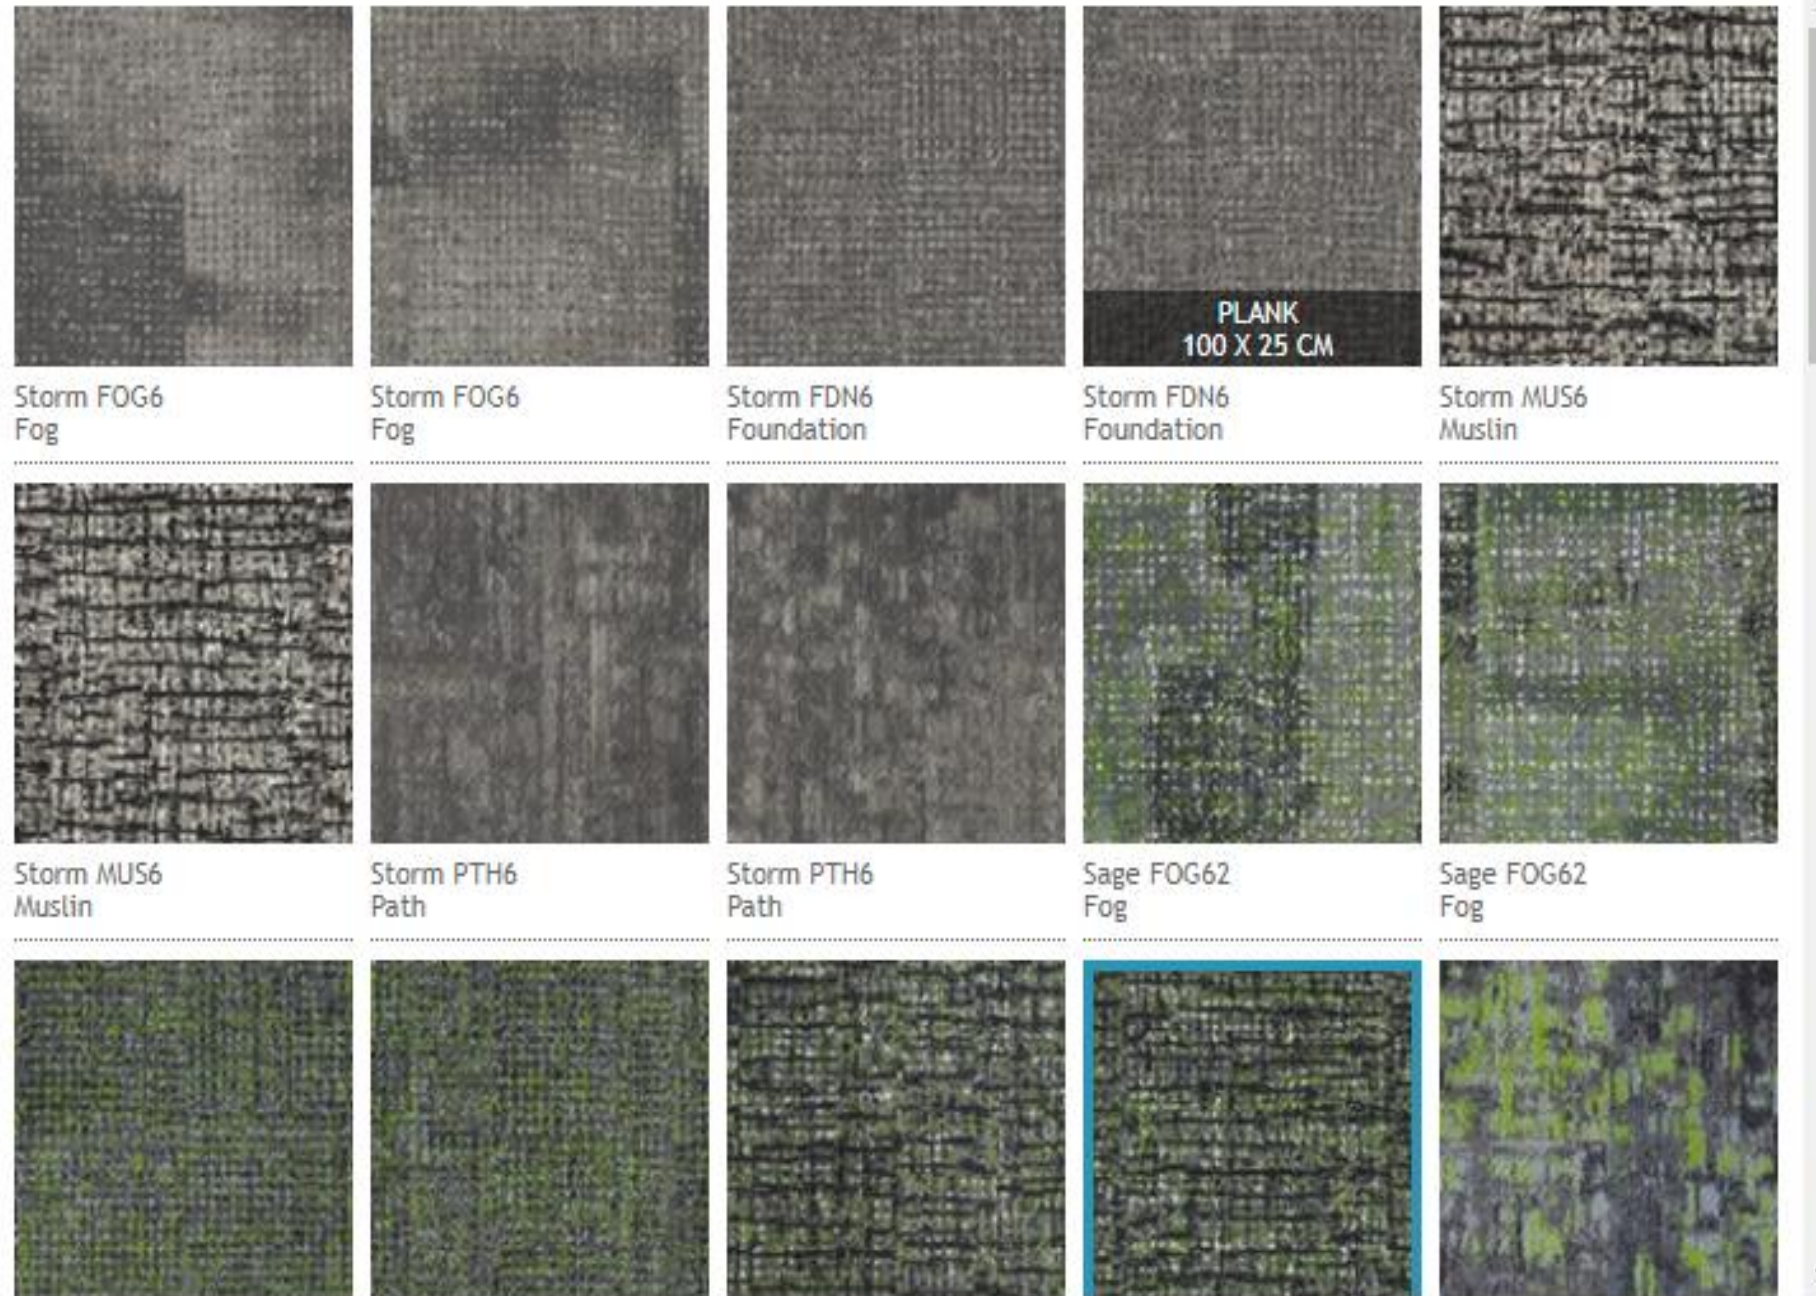

Select the **PLANK** construction.

PRODUCTS

PRODUCT TYPE: Select A Product Type

COLLECTION: FREE FLOW - ONTERA

DESIGNS: Select A Design

RESET ALL FILTERS

CARPET 1

INSTALLATION ANGLE: 0° 45° 90° 135°