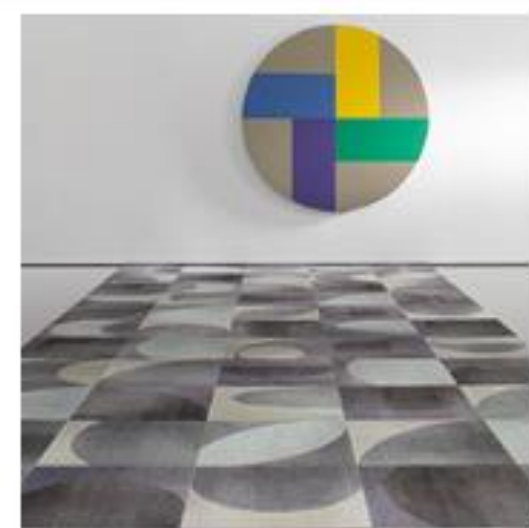

- Design Scale +
- Color Reference +
- Primary Color +
- Quick Ship +
- Special Collections +
- Construction Type +
- Dye Method +
- Yarn Type +
- Size +
- Weight +
- Recycled Content Only +

CLERKENWELL - AUNZ