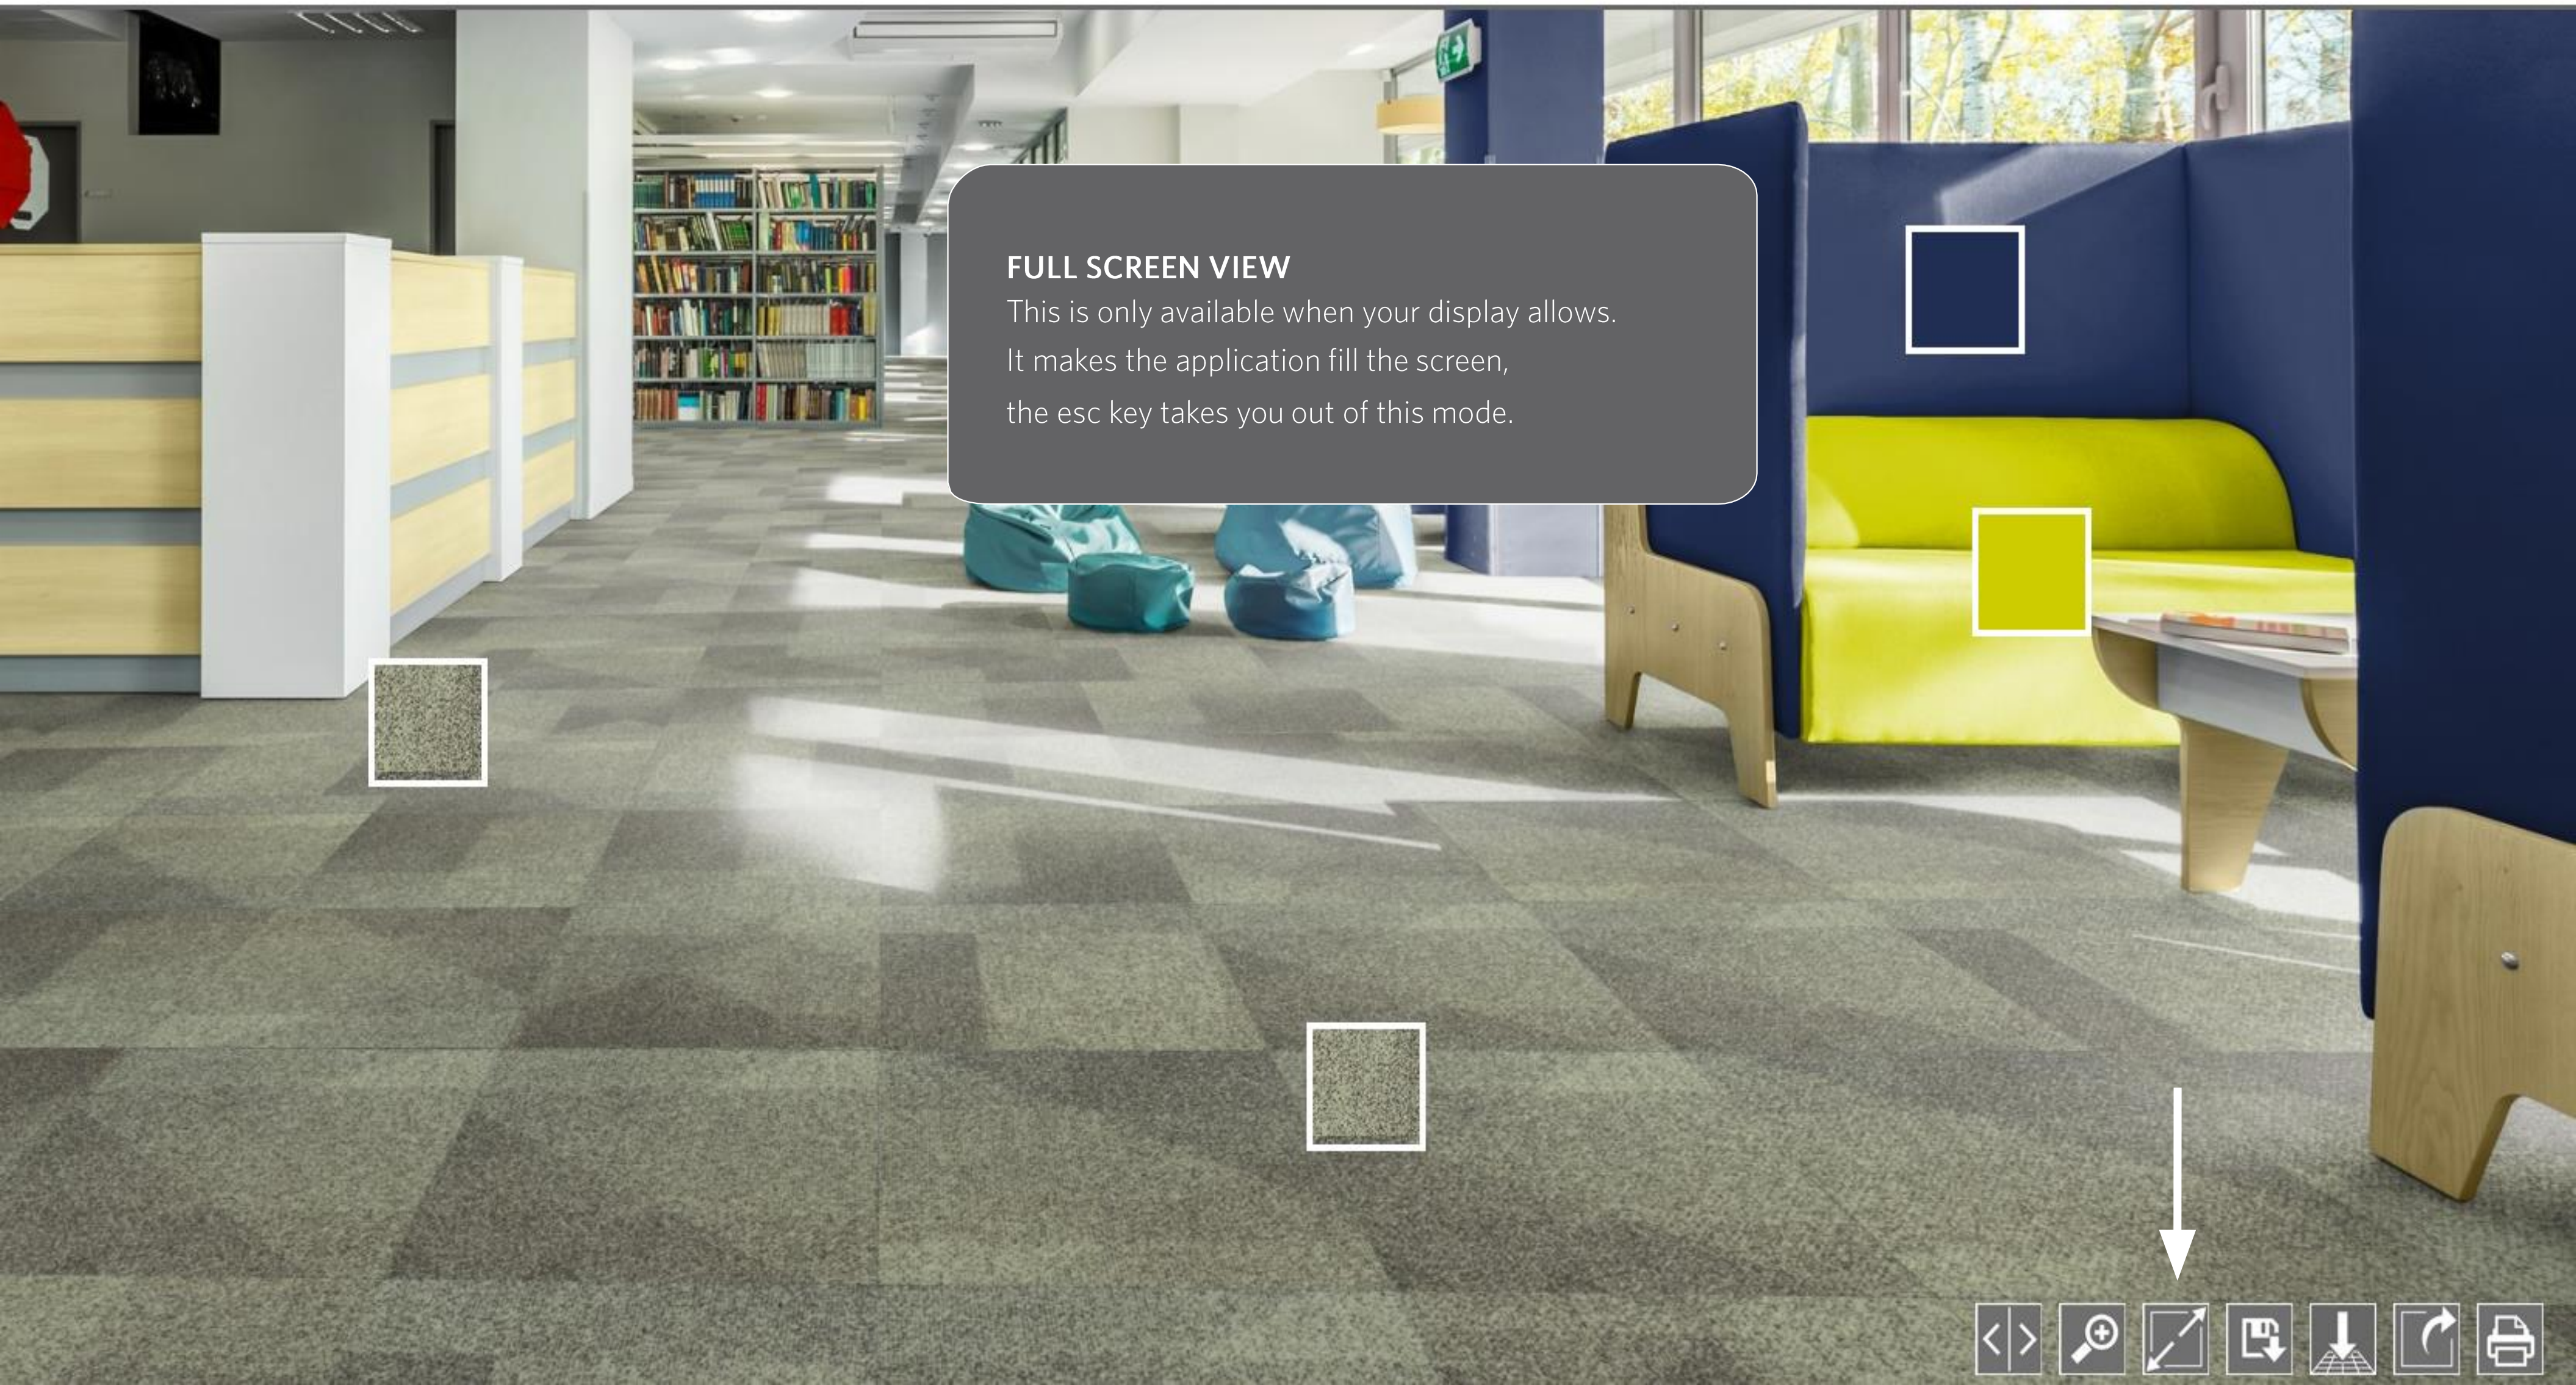

Note that the left side is the "active side" allowing you to order samples, zoom, print, etc.

Let's explore the bottom buttons
Click **ZOOM**.

The box within the zoom preview can be dragged to any location on the image to see the details.

To close this view click on **EXIT ZOOM** button or  the icon

Exit Zoom

SAVE THIS ROOM
You can use the JPEG file for a presentation or to illustrate a design idea.
The file will be placed in your downloads folder.

VIEW GRID OF THIS ROOM
You can VIEW grid of this room and use for a presentation or to illustrate a design layout.
The file will be placed in your downloads folder.

FULL SCREEN VIEW
This is only available when your display allows. It makes the application fill the screen, the esc key takes you out of this mode.