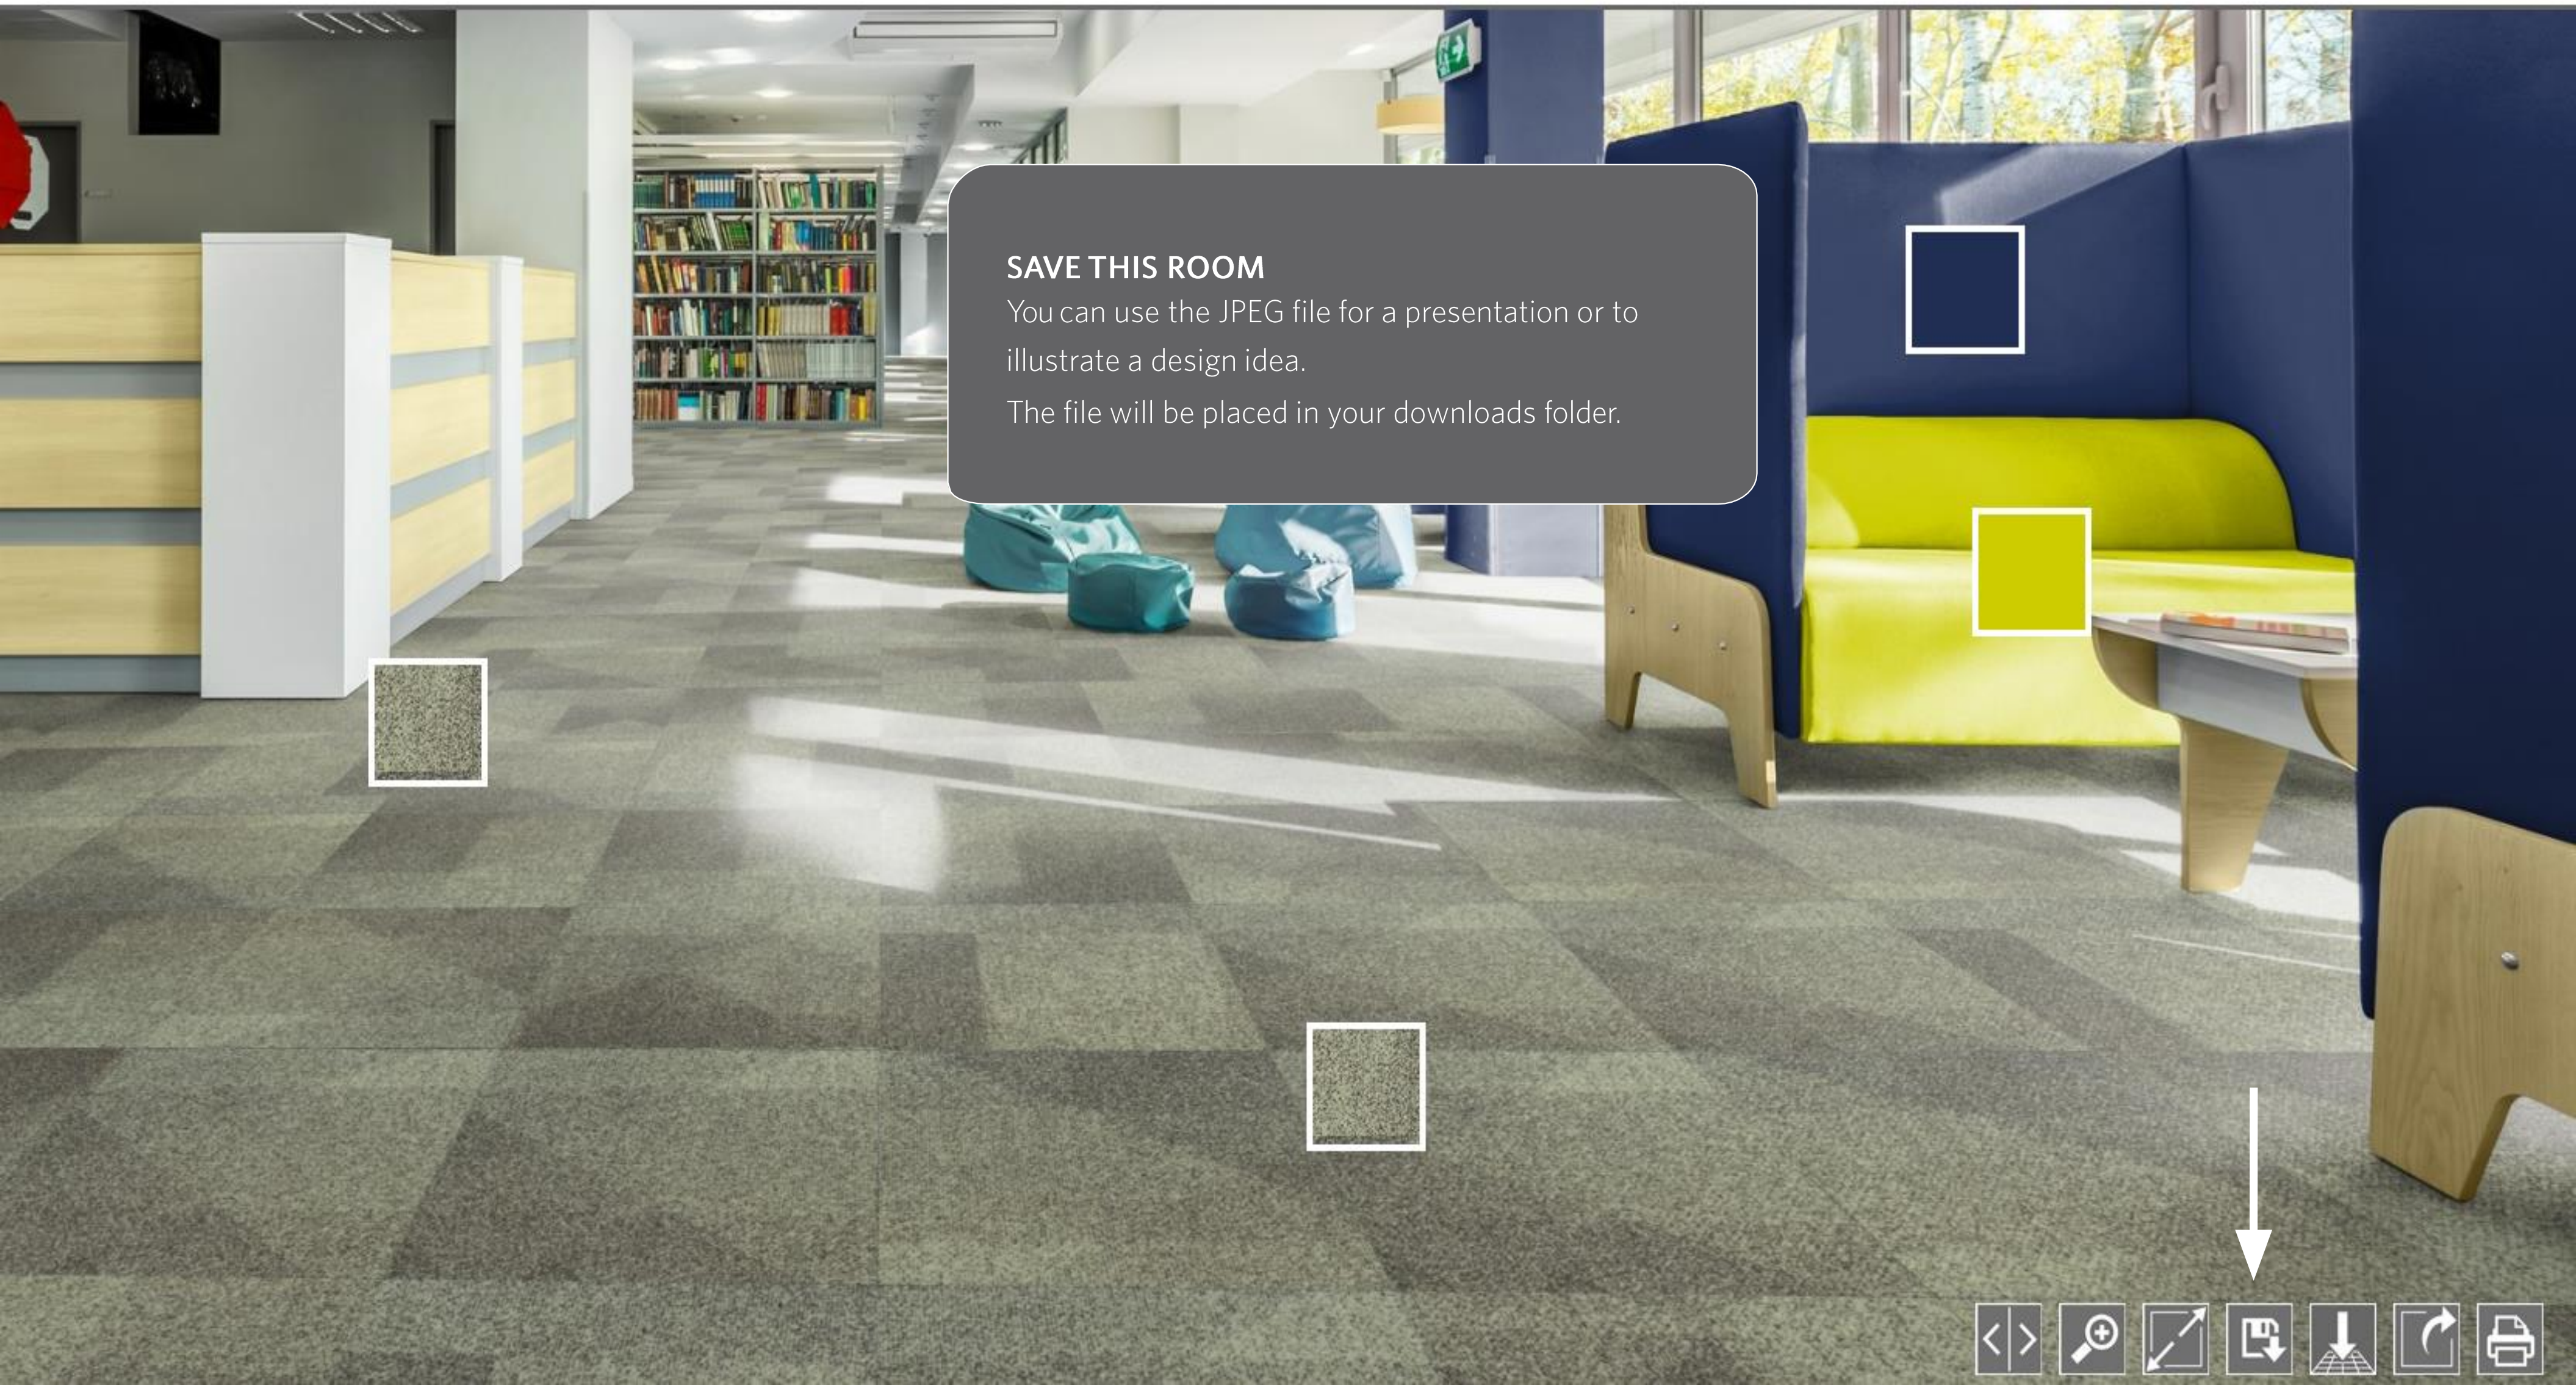

SAVE THIS ROOM
You can use the JPEG file for a presentation or to illustrate a design idea.
The file will be placed in your downloads folder.