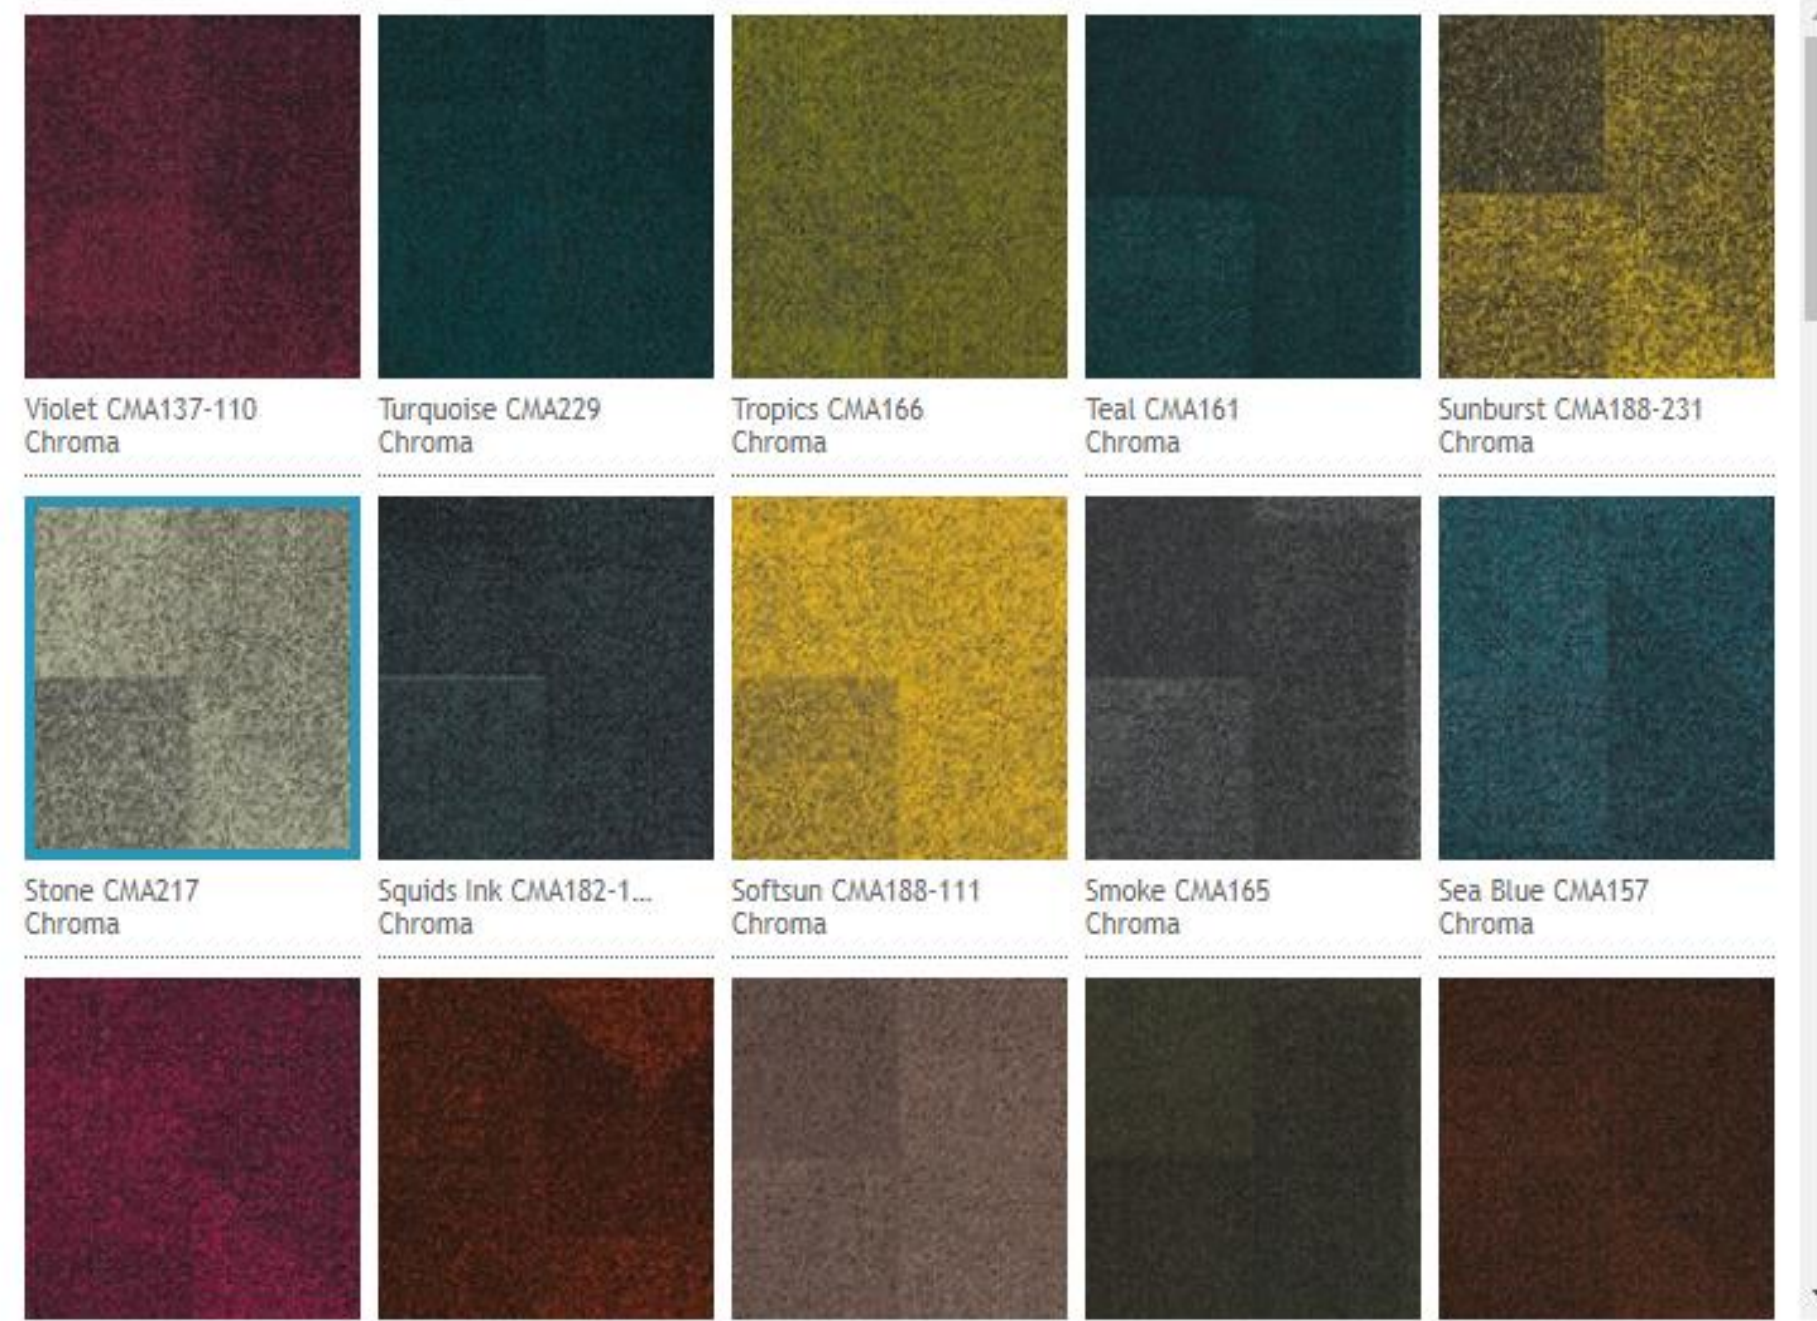

PRODUCTS

PRODUCT TYPE: Select A Product Type
COLLECTION: BEYOND CHROMA
DESIGNS: Select A Design

CARPET 1 RESET ALL FILTERS

INSTALLATION METHODS

INSTALLATION ANGLE 0° 45° 90° 135°