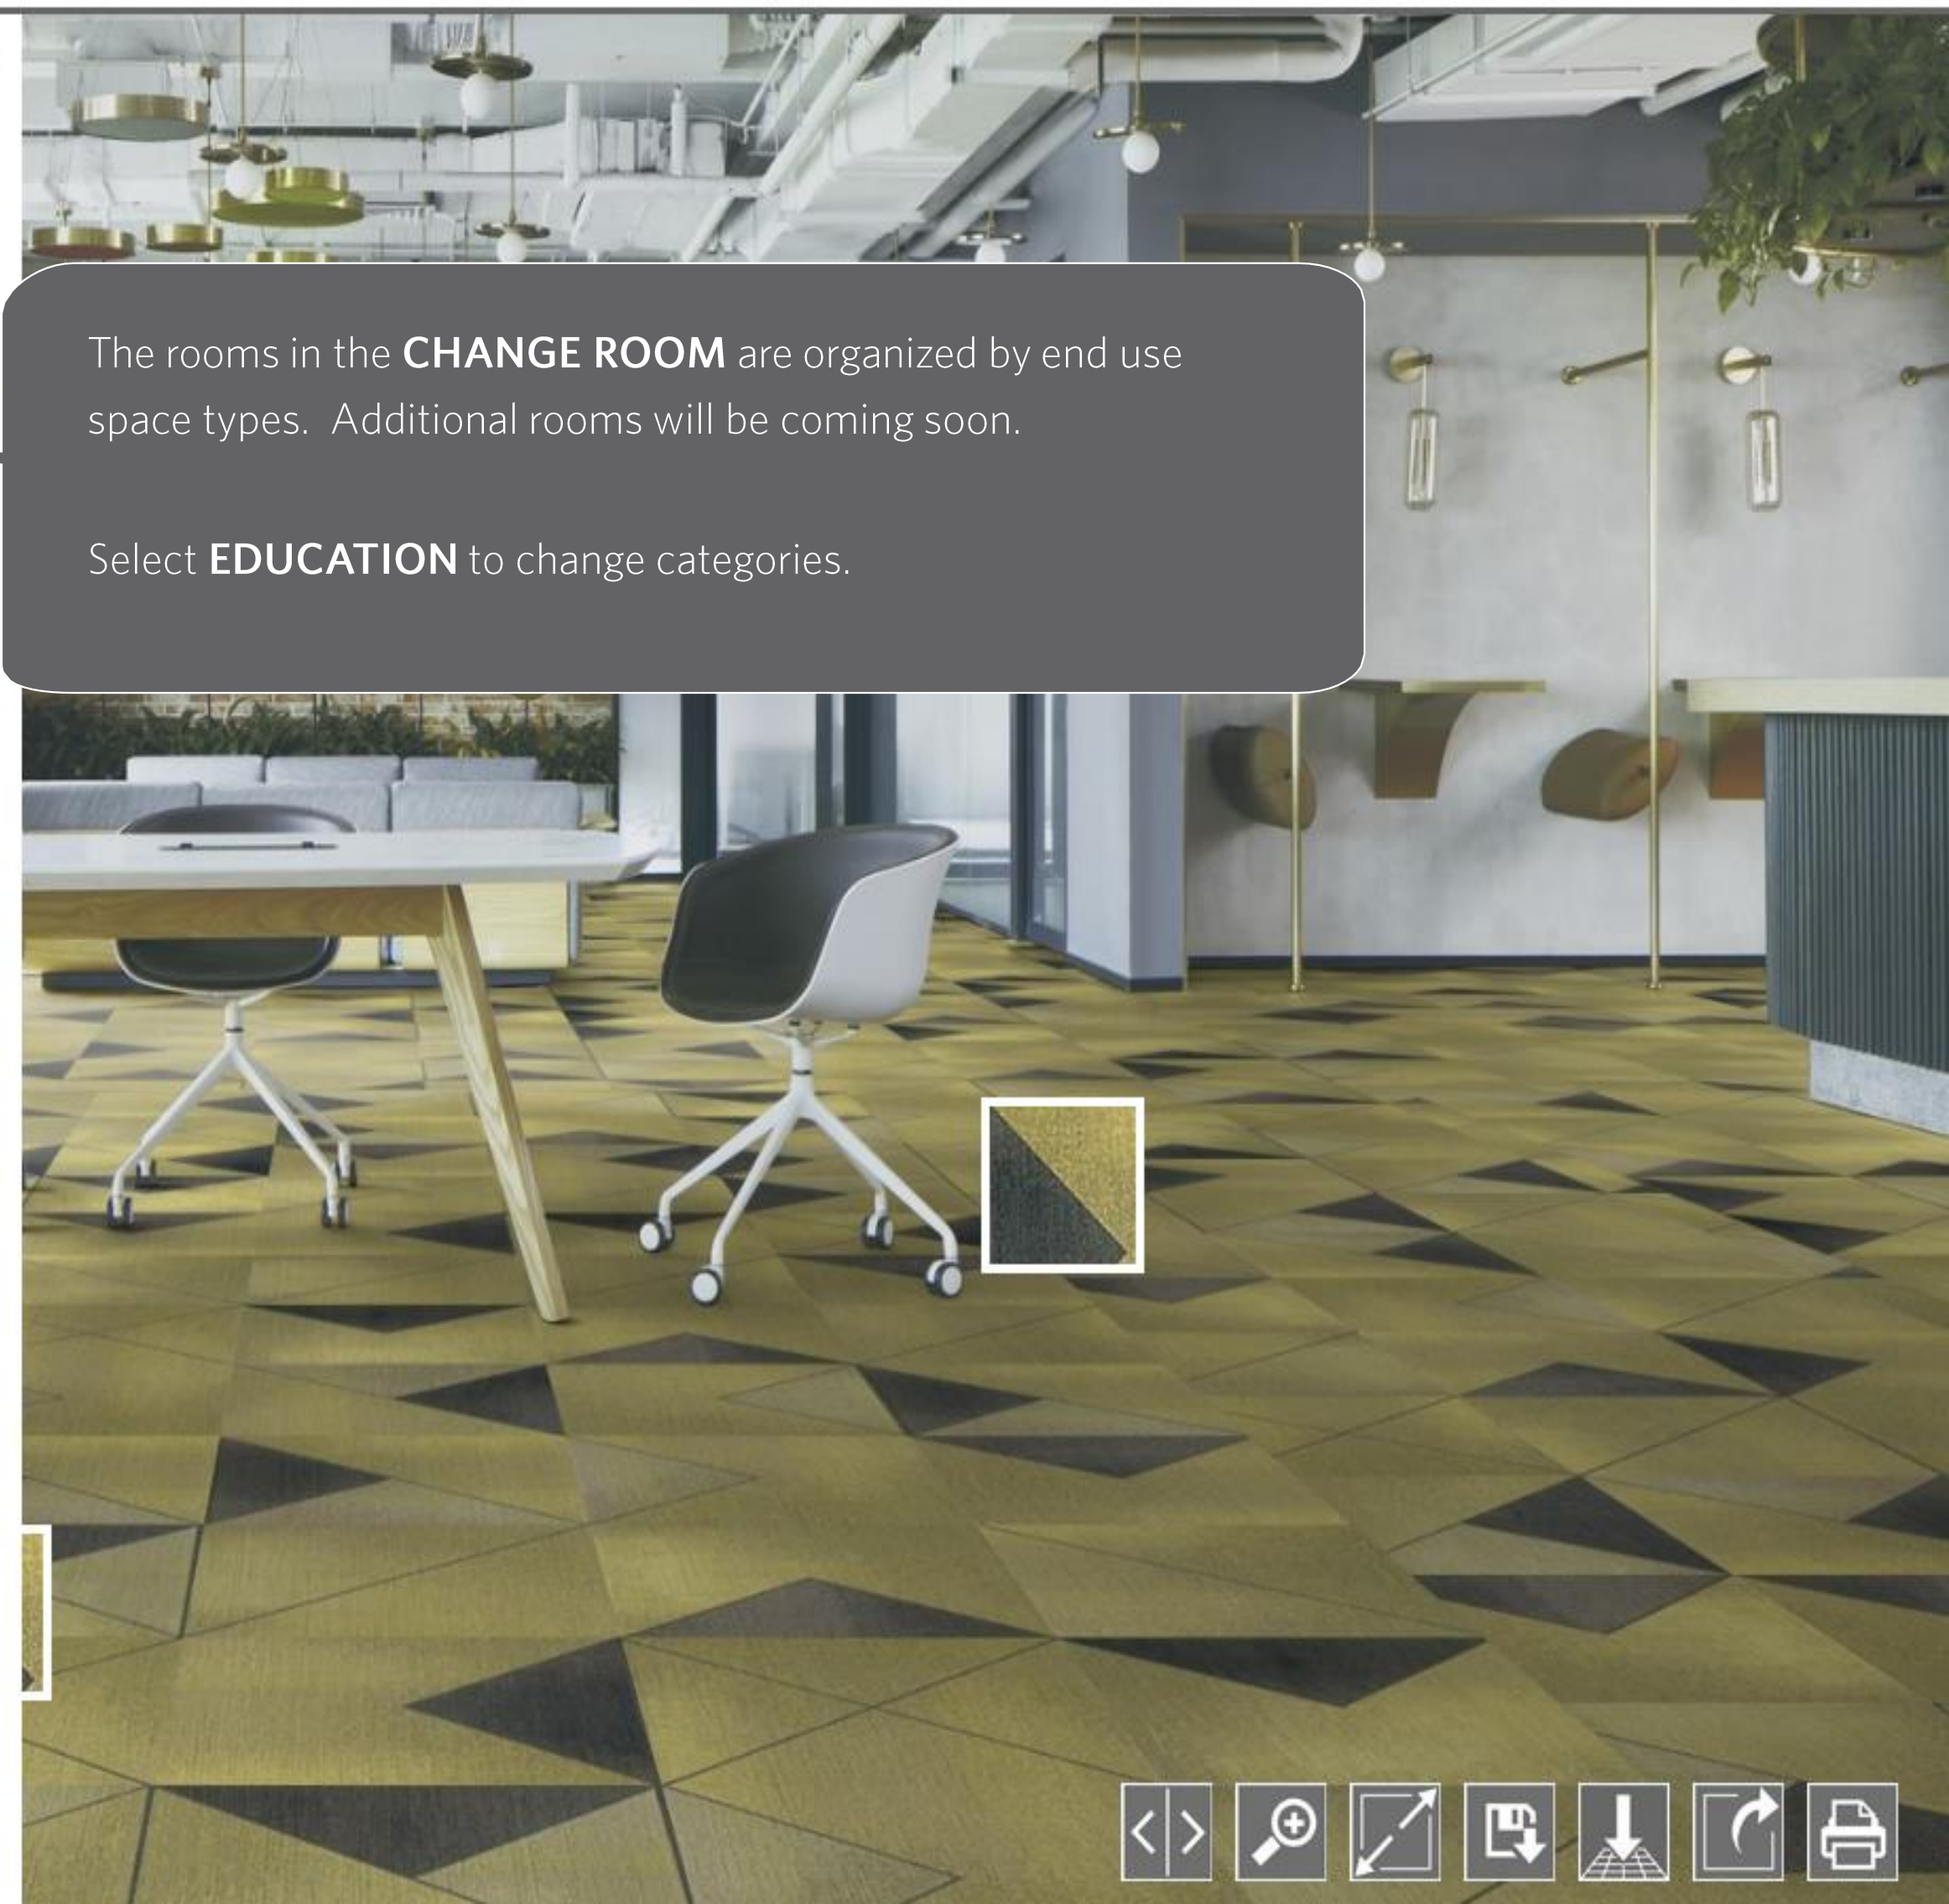

The rooms in the **CHANGE ROOM** are organized by end use space types. Additional rooms will be coming soon.

Select **EDUCATION** to change categories.