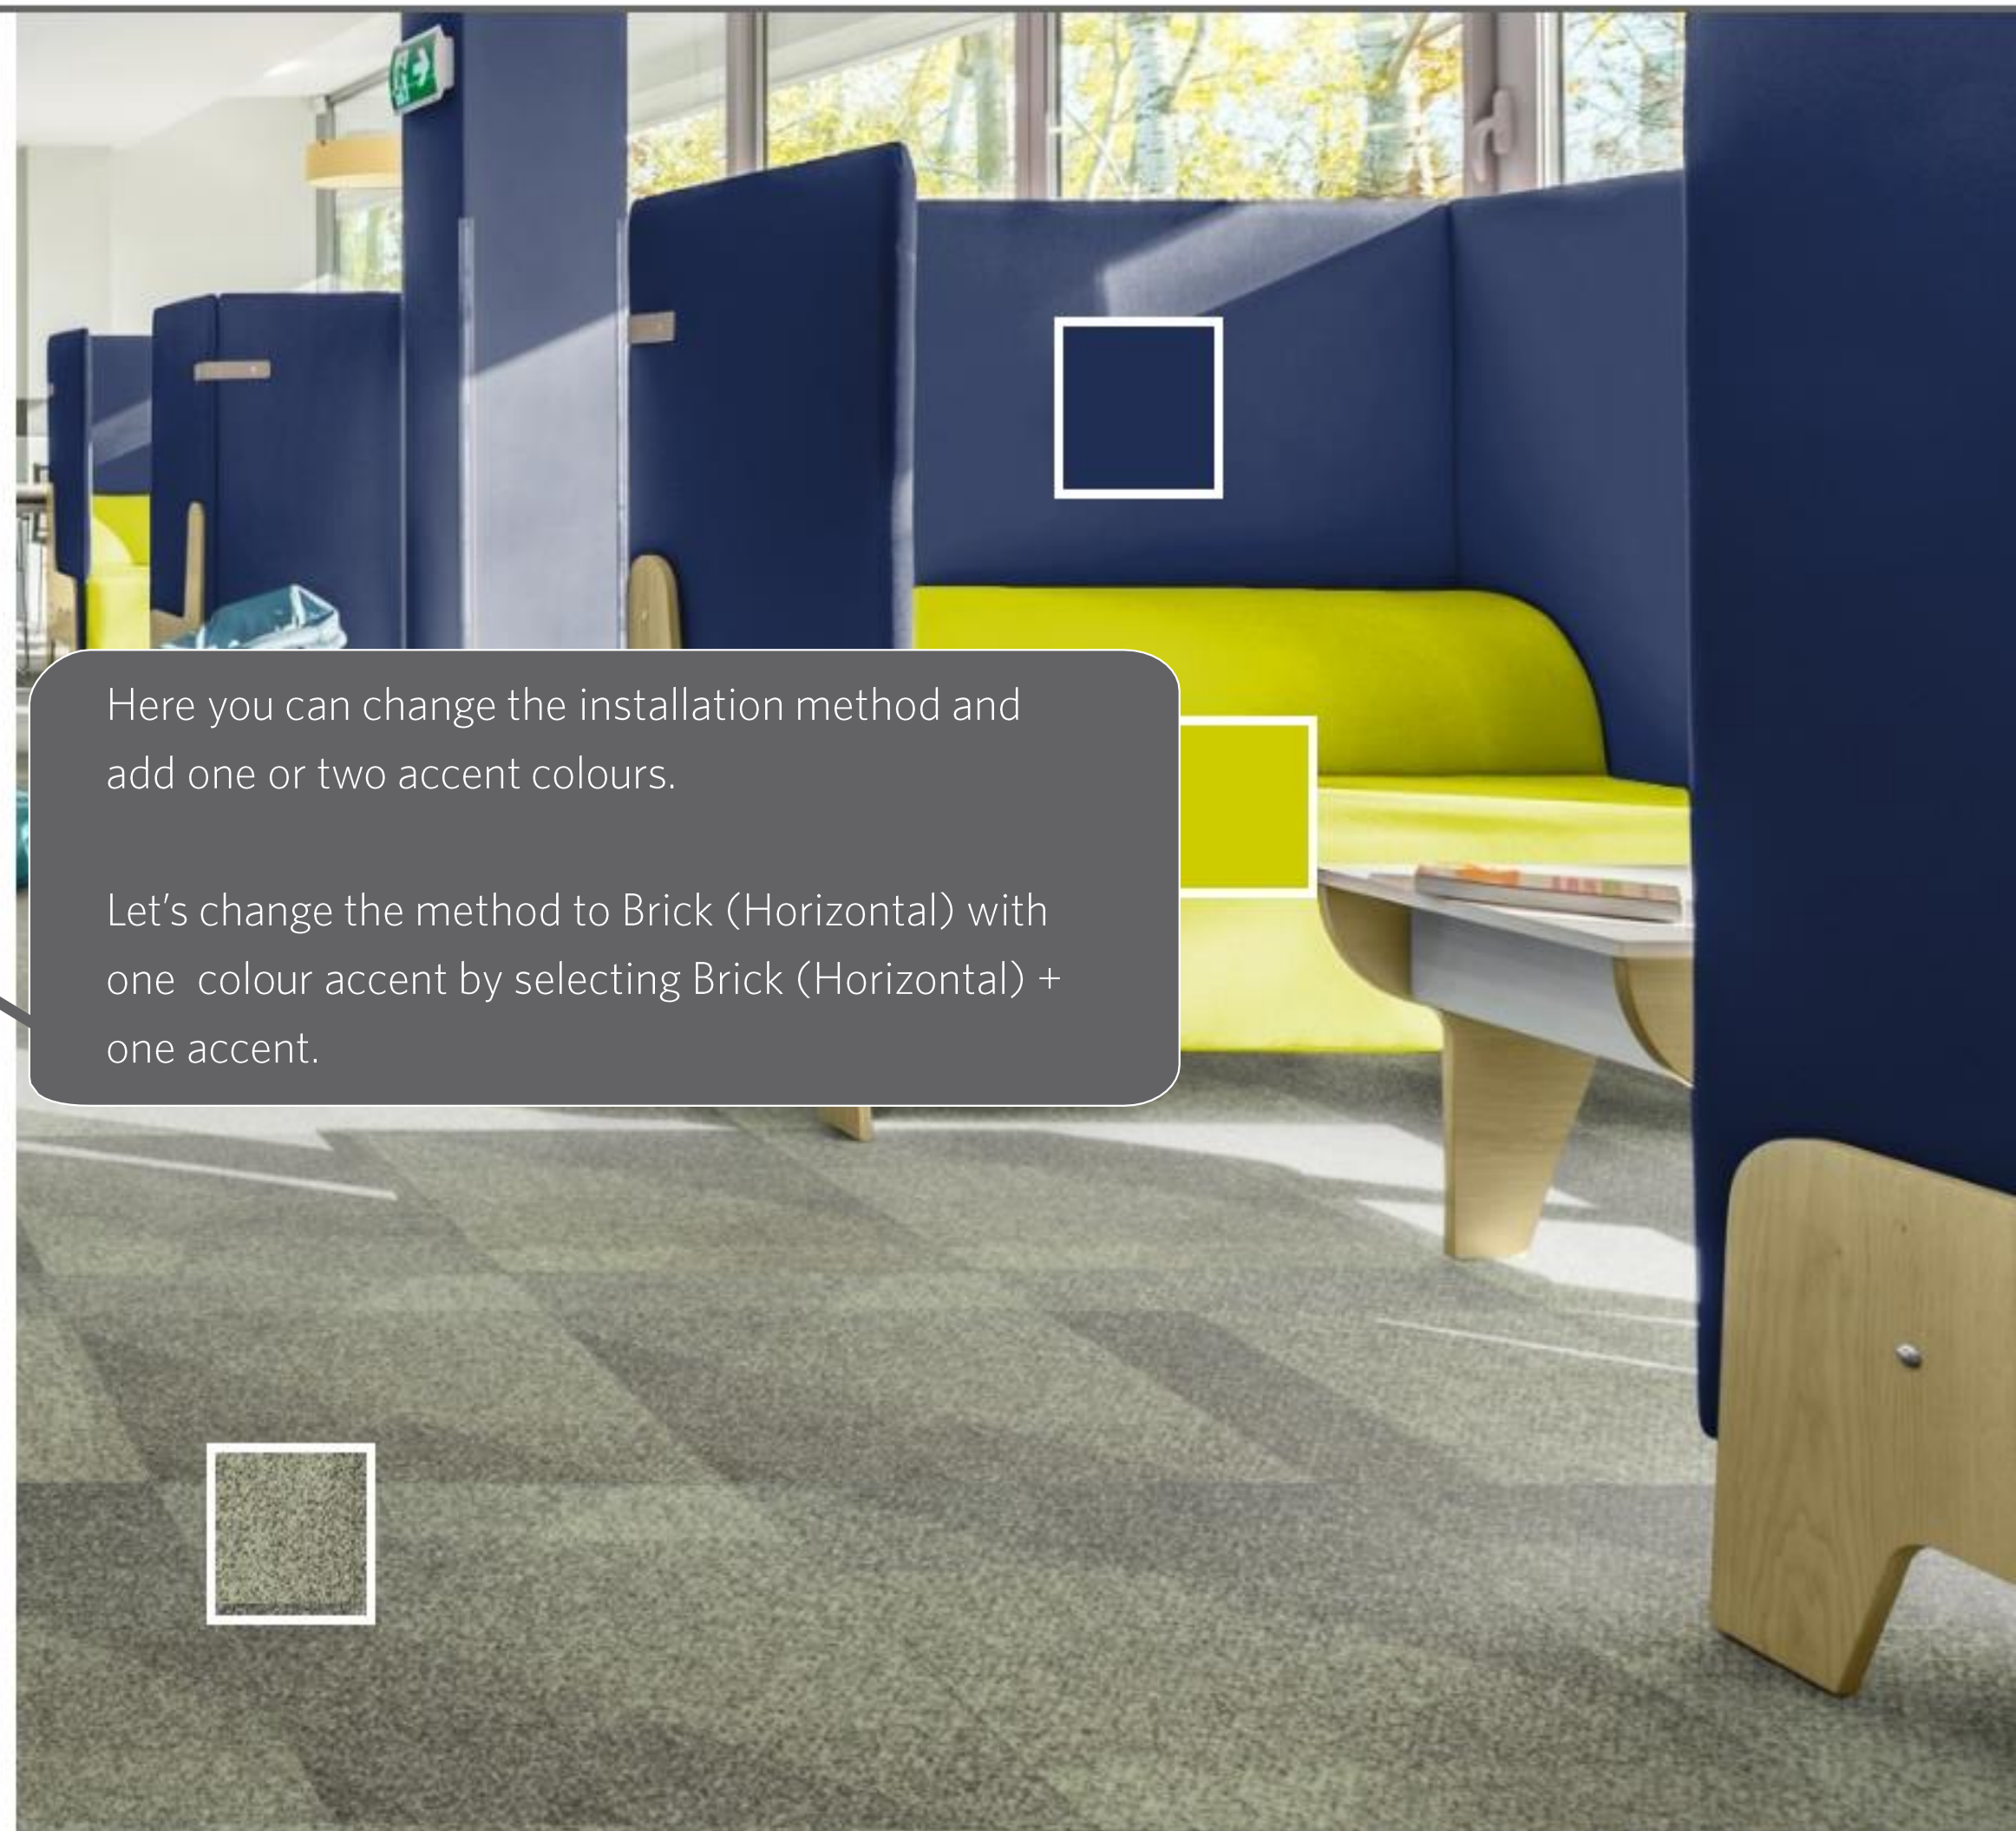

CARPET 1 RESET ALL FILTERS

INSTALLATION METHODS dialog box showing various grid patterns for carpet installation.

INSTALLATION METHODS MORE

INSTALLATION ANGLE 0° 45° 90° 135°

Here you can change the installation method and add one or two accent colours. Let's change the method to Brick (Horizontal) with one colour accent by selecting Brick (Horizontal) + one accent.