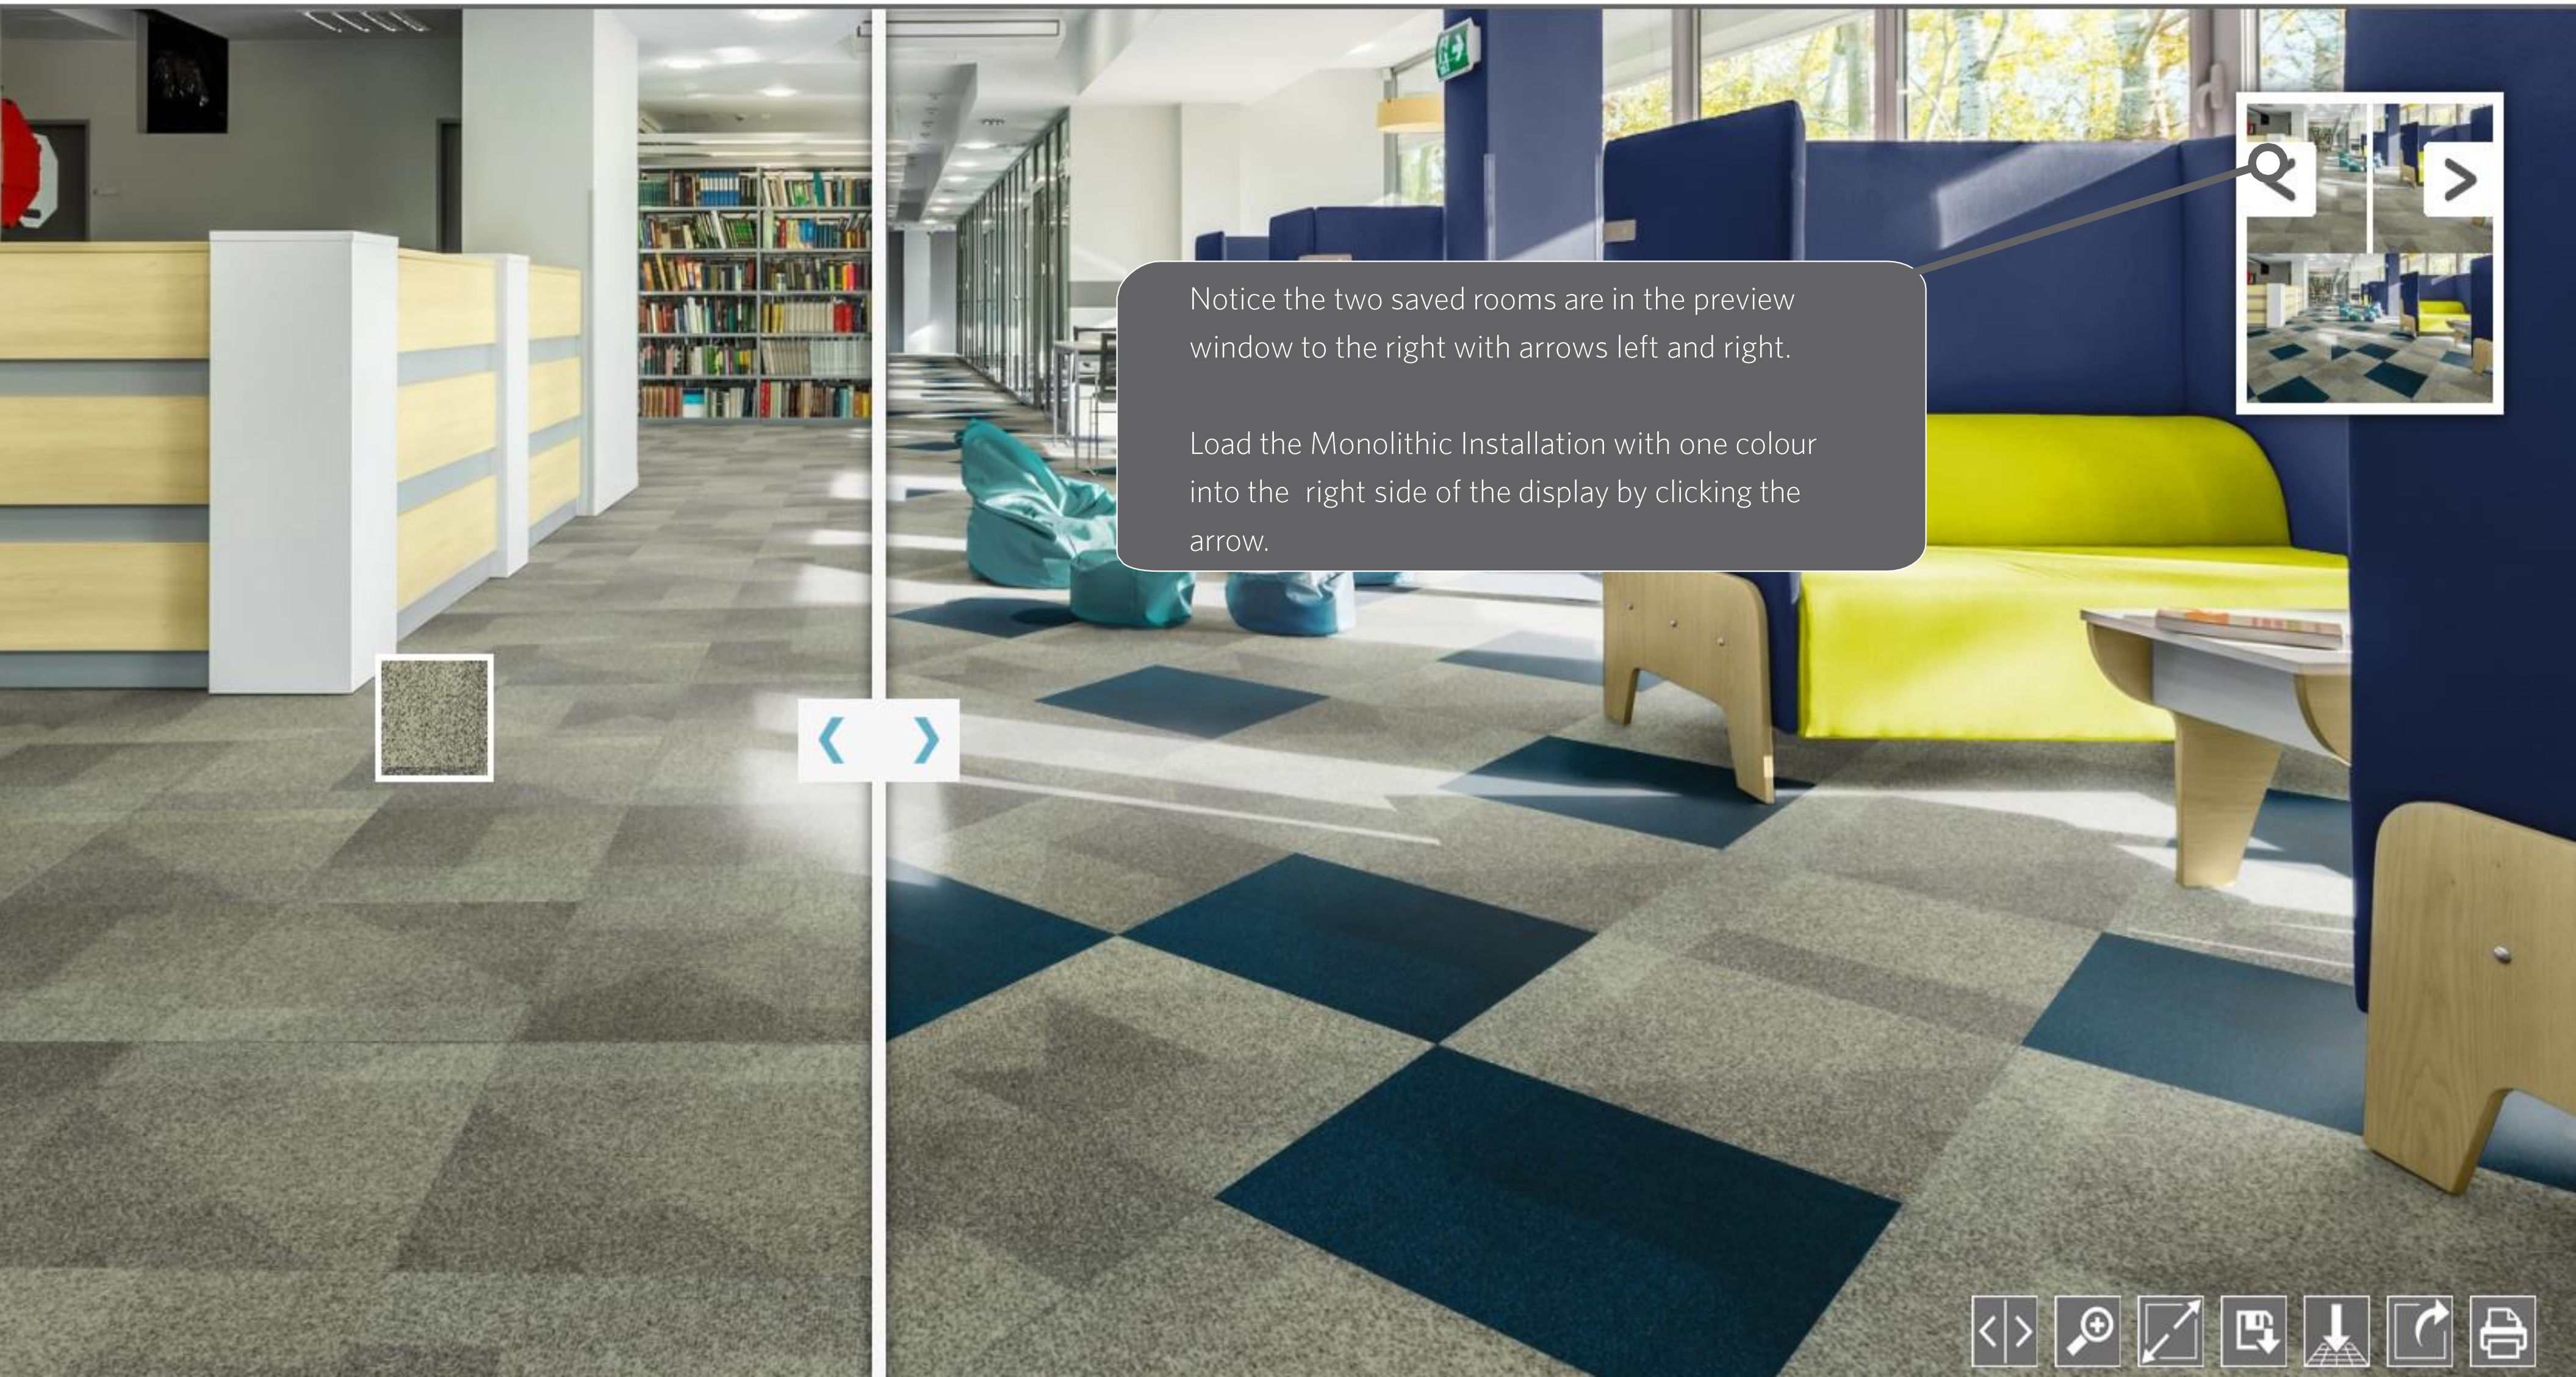

INSTALLATION METHODS

Grid of installation pattern icons

MORE

INSTALLATION ANGLE 0° 45° 90° 135°

Perfect. Let's compare these combinations side by side using the **SPLIT SCREEN** view

Navigation icons: back, forward, zoom in, zoom out, rotate, download, print

Notice the two saved rooms are in the preview window to the right with arrows left and right.

Load the Monolithic Installation with one colour into the right side of the display by clicking the arrow.

You can load any saved combination for this room into either the left or right side of the screen and drag the "handle" back and forth.