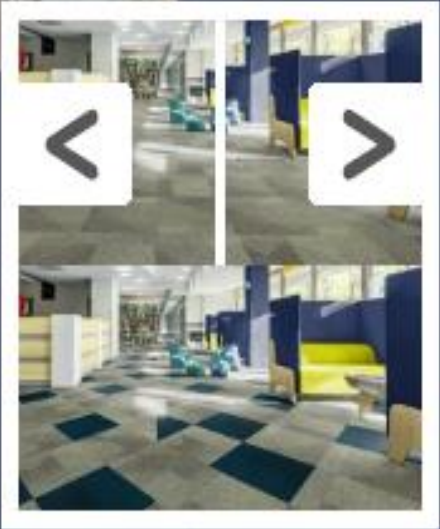

Notice the two saved rooms are in the preview window to the right with arrows left and right.

Load the Monolithic Installation with one colour into the right side of the display by clicking the arrow.

You can load any saved combination for this room into either the left or right side of the screen and drag the "handle" back and forth.

Note that the left side is the "active side" allowing you to order samples, zoom, print, etc.

Let's explore the bottom buttons
Click **ZOOM**.

The box within the zoom preview can be dragged to any location on the image to see the details.