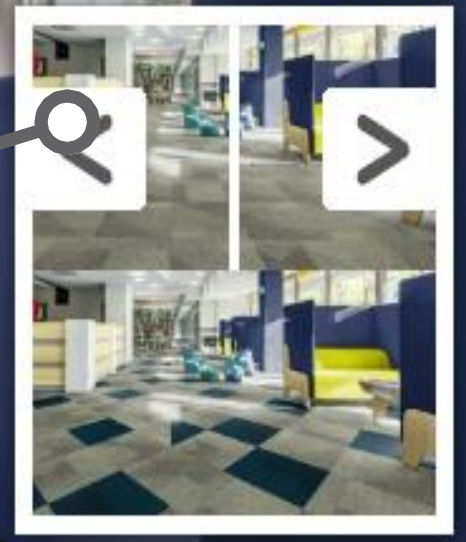

INSTALLATION METHODS

Grid of installation pattern icons

MORE

INSTALLATION ANGLE 0° 45° 90° 135°

Perfect. Let's compare these combinations side by side using the **SPLIT SCREEN** view

Navigation icons: back, forward, zoom in, zoom out, rotate, download, print

Notice the two saved rooms are in the preview window to the right with arrows left and right.

Load the Monolithic Installation with one colour into the right side of the display by clicking the arrow.

You can load any saved combination for this room into either the left or right side of the screen and drag the "handle" back and forth.