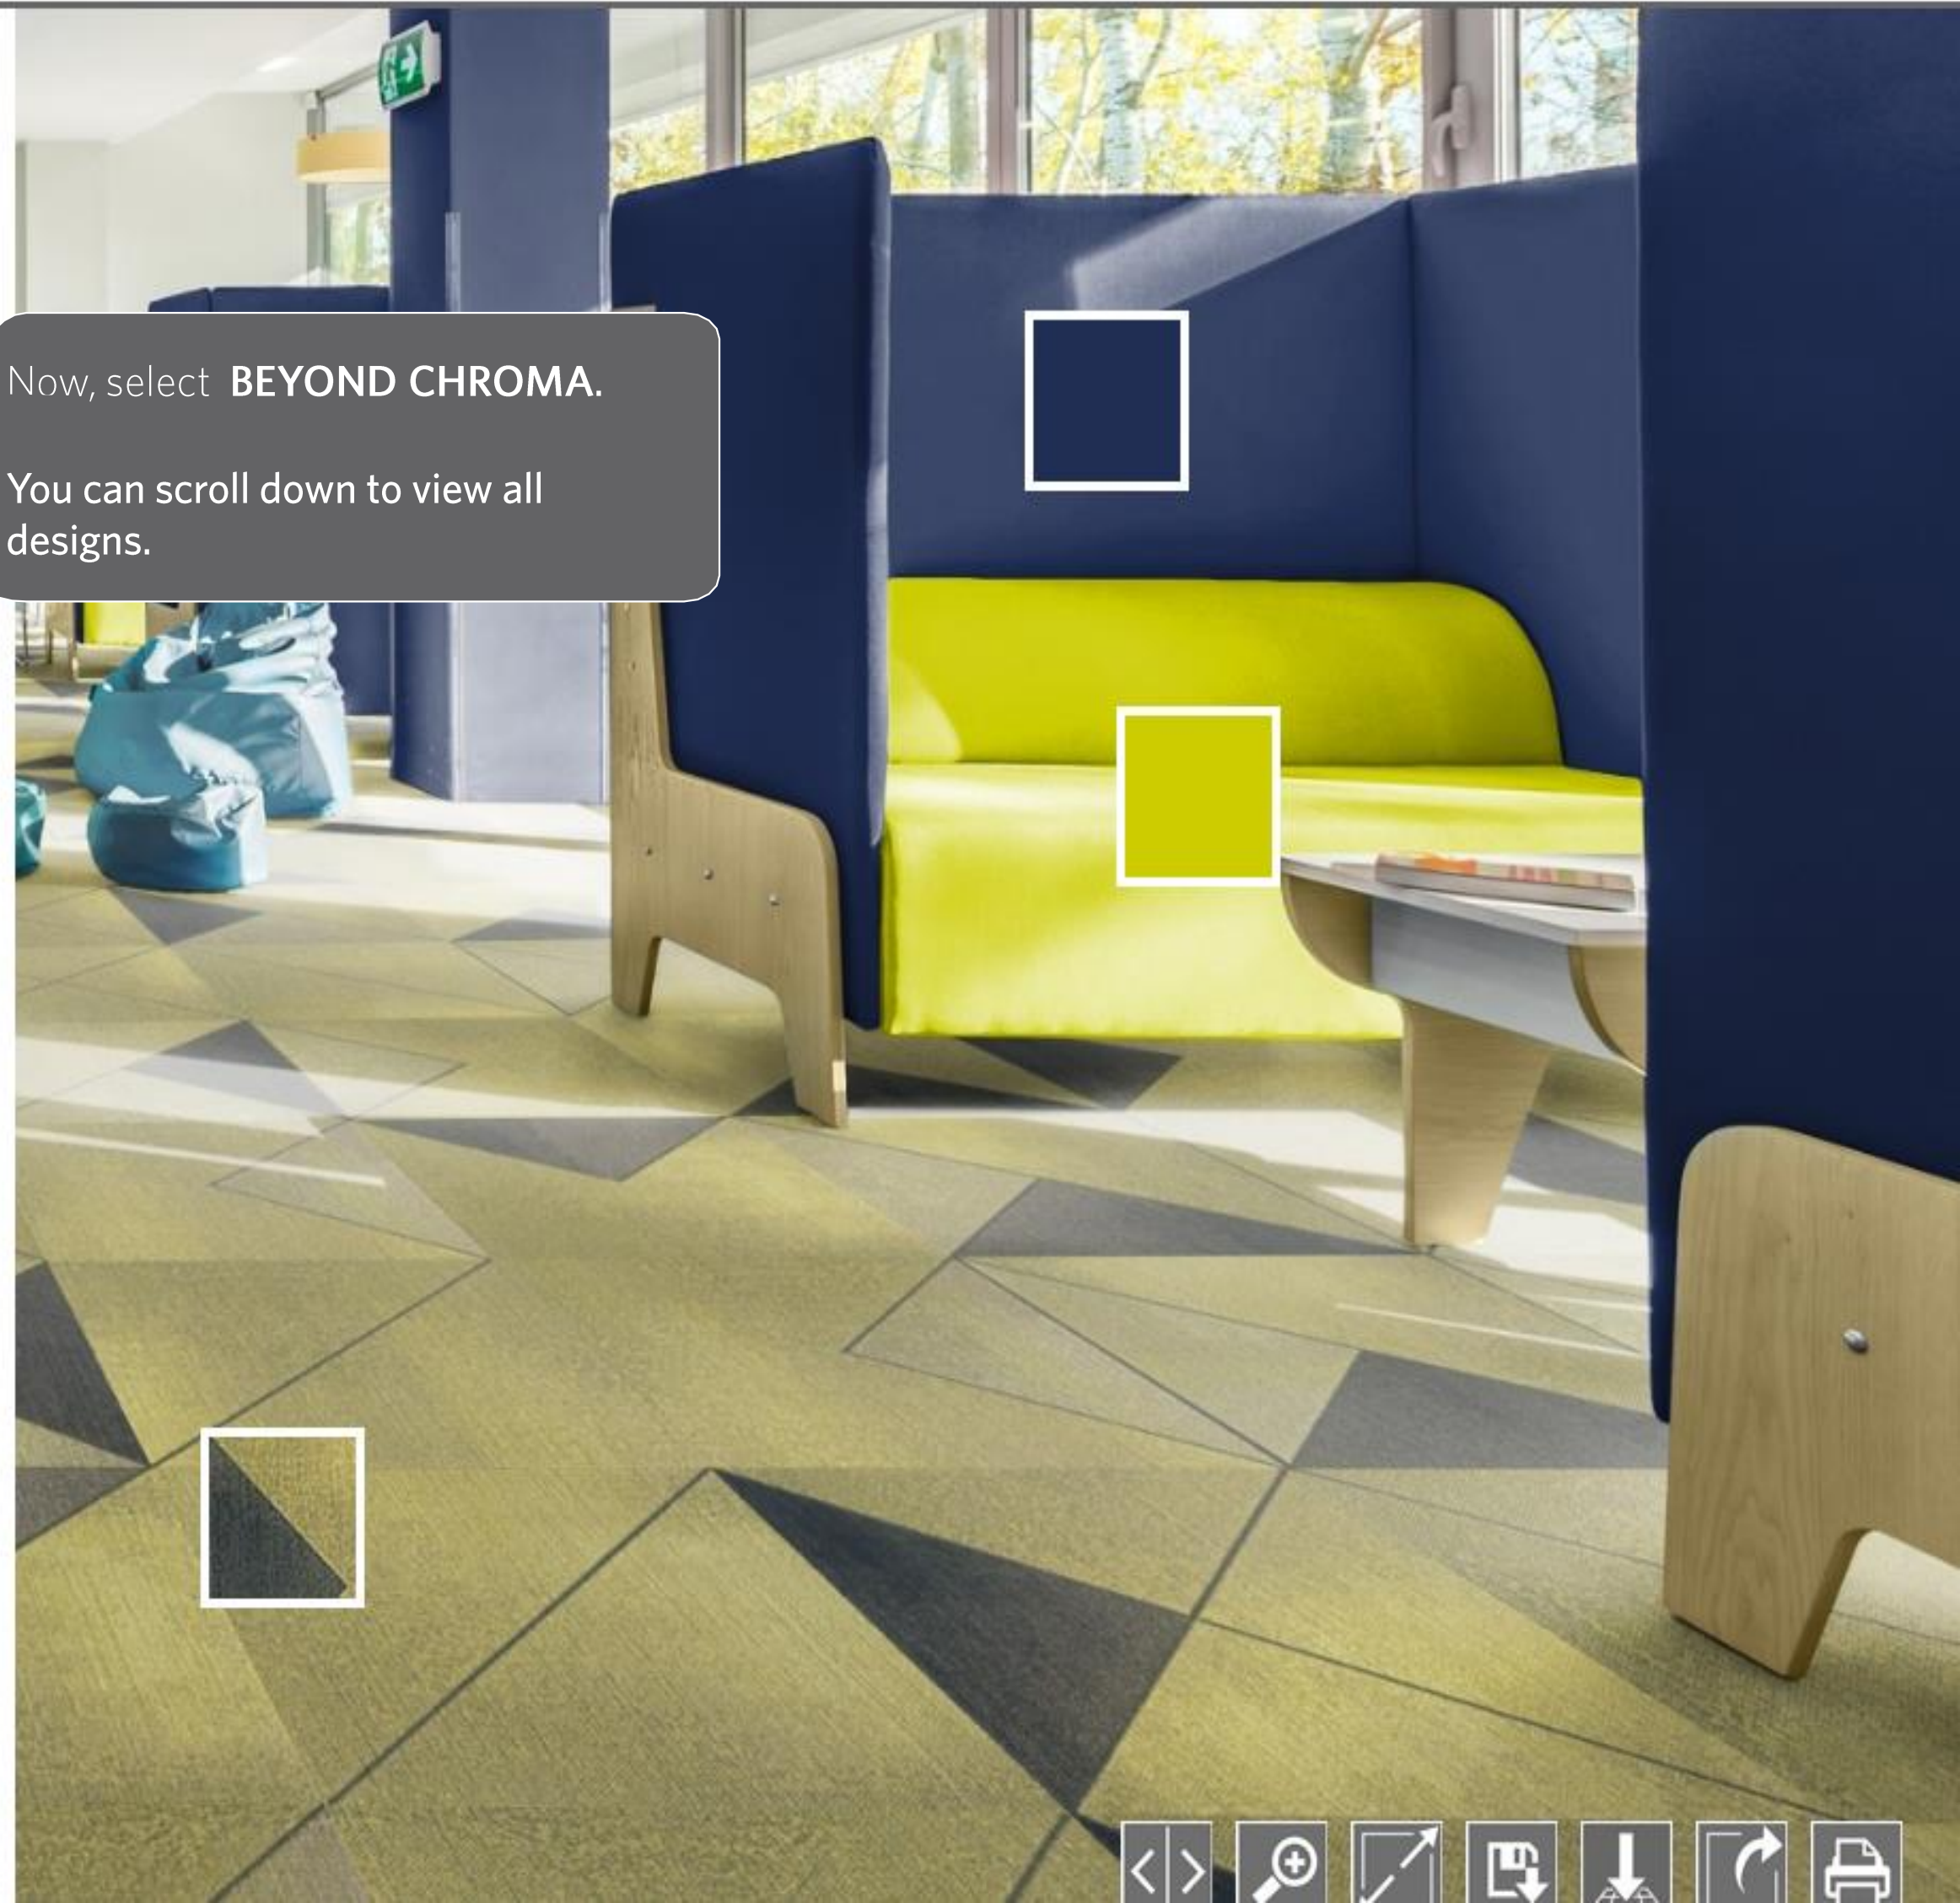

PRODUCTS

PRODUCT TYPE: Select A Product Type
COLLECTION: BEYOND CHROMA
DESIGNS: Select A Design
RESET ALL FILTERS

CARPET 1

Violet CMA137-110 Chroma	Turquoise CMA229 Chroma	Sunburst CMA188-231 Chroma		
Stone CMA217 Chroma	Squids Ink CMA182-1... Chroma	Softsun CMA188-111 Chroma	Smoke CMA165 Chroma	Sea Blue CMA157 Chroma

Now, select **BEYOND CHROMA**.
You can scroll down to view all designs.

INSTALLATION METHODS

Grid of icons representing different installation methods for the carpet.

INSTALLATION ANGLE 0° 45° 90° 135°

Navigation icons: back, forward, zoom in, zoom out, pan, download, share, print.