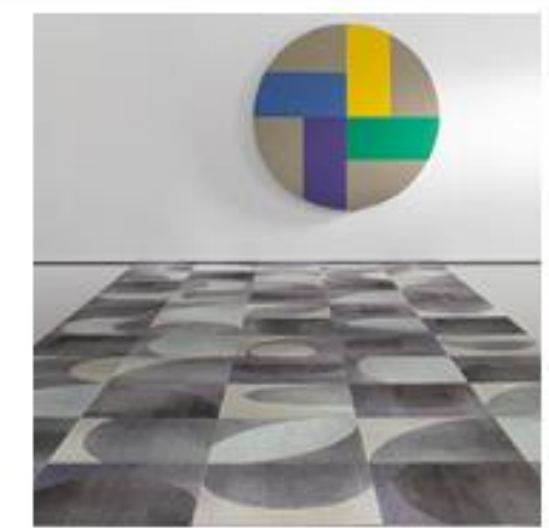

- Design Scale +
- Color Reference +
- Primary Color +
- Quick Ship +
- Special Collections +
- Construction Type +
- Dye Method +
- Yarn Type +
- Size +
- Weight +
- Recycled Content Only +

CLERKENWELL - AUNZ