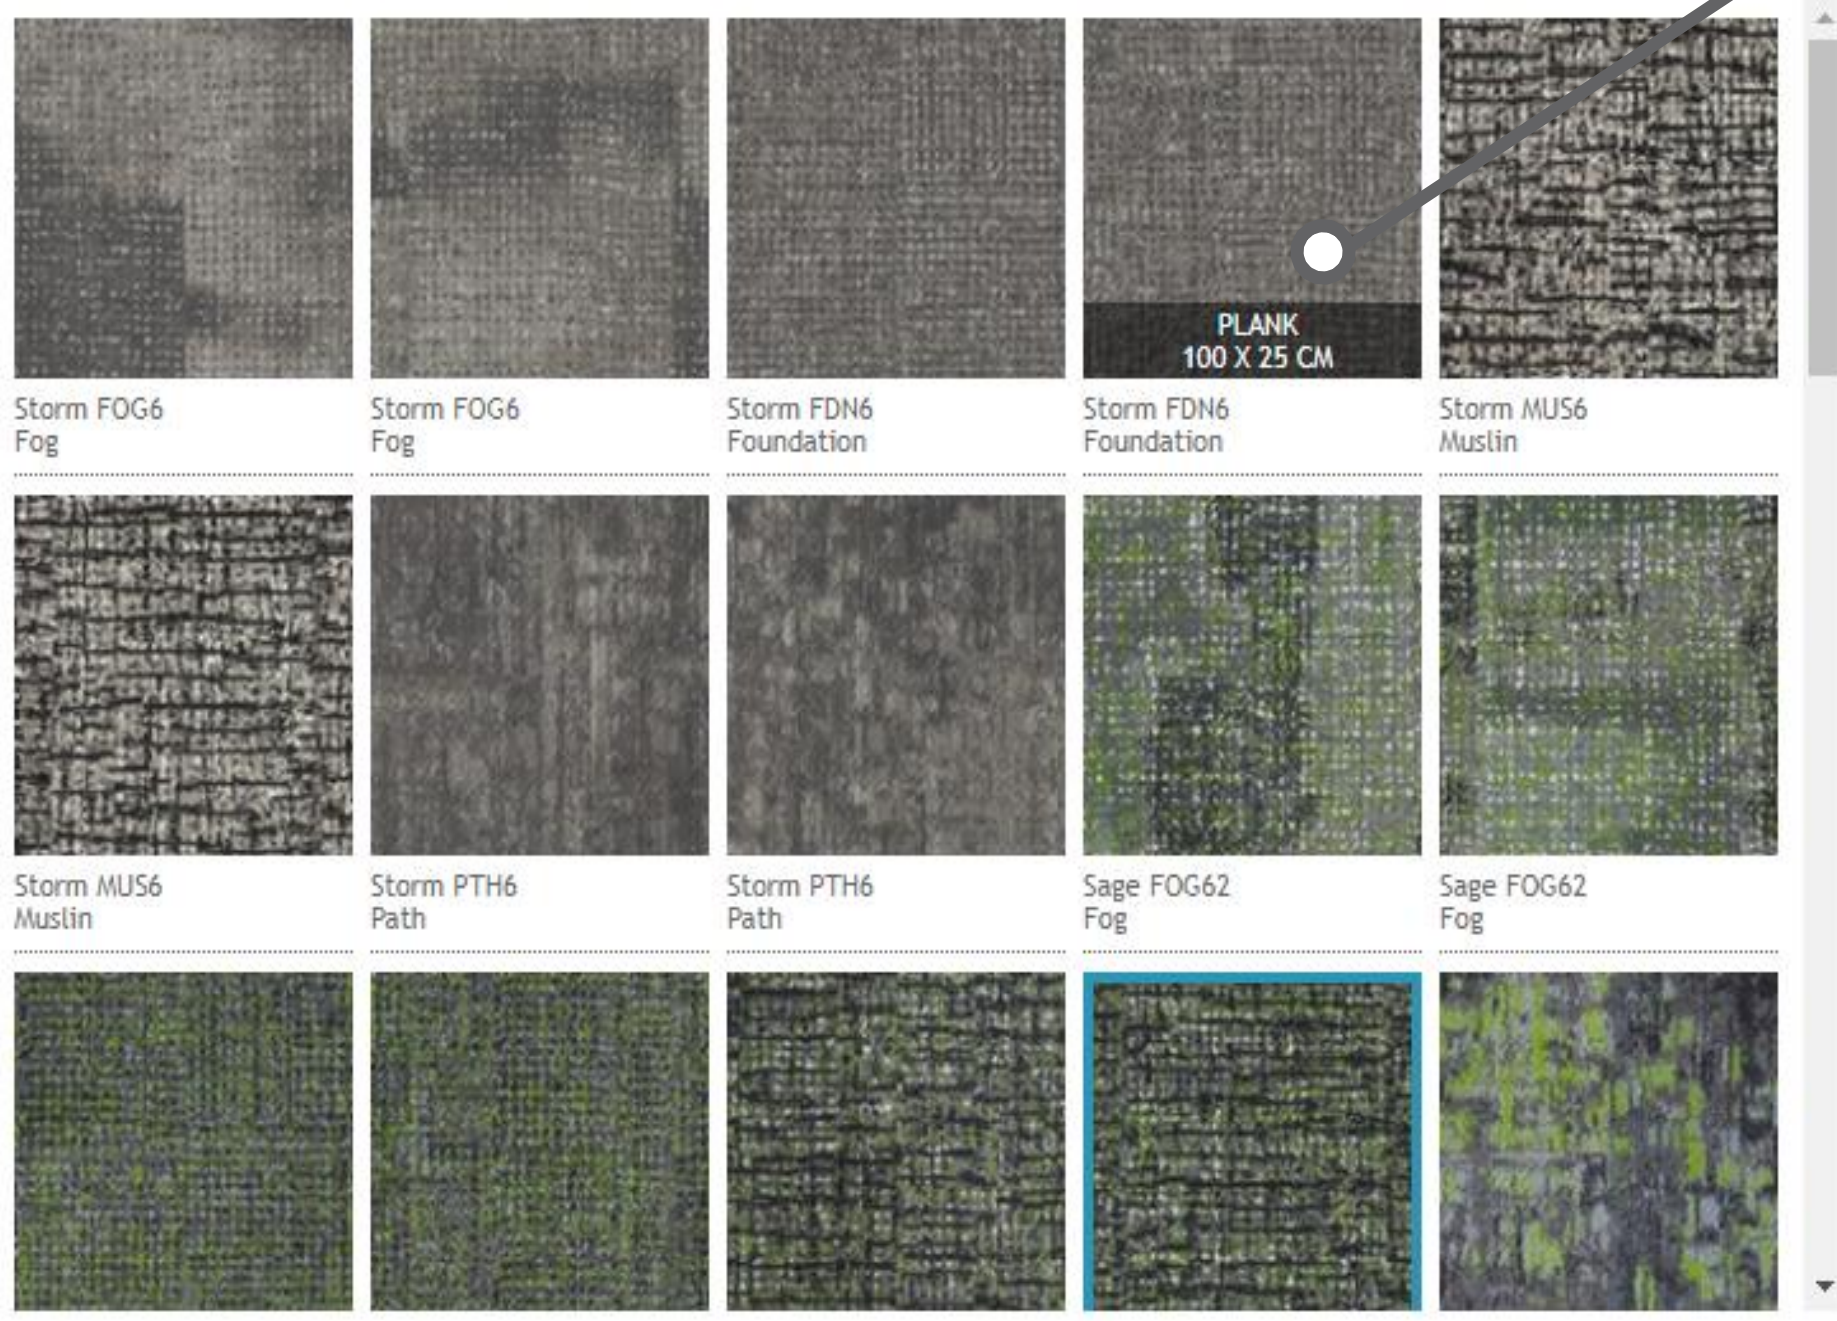

PRODUCTS

PRODUCT TYPE: Select A Product Type
COLLECTION: FREE FLOW - ONTERA
DESIGNS: Select A Design

CARPET 1 RESET ALL FILTERS