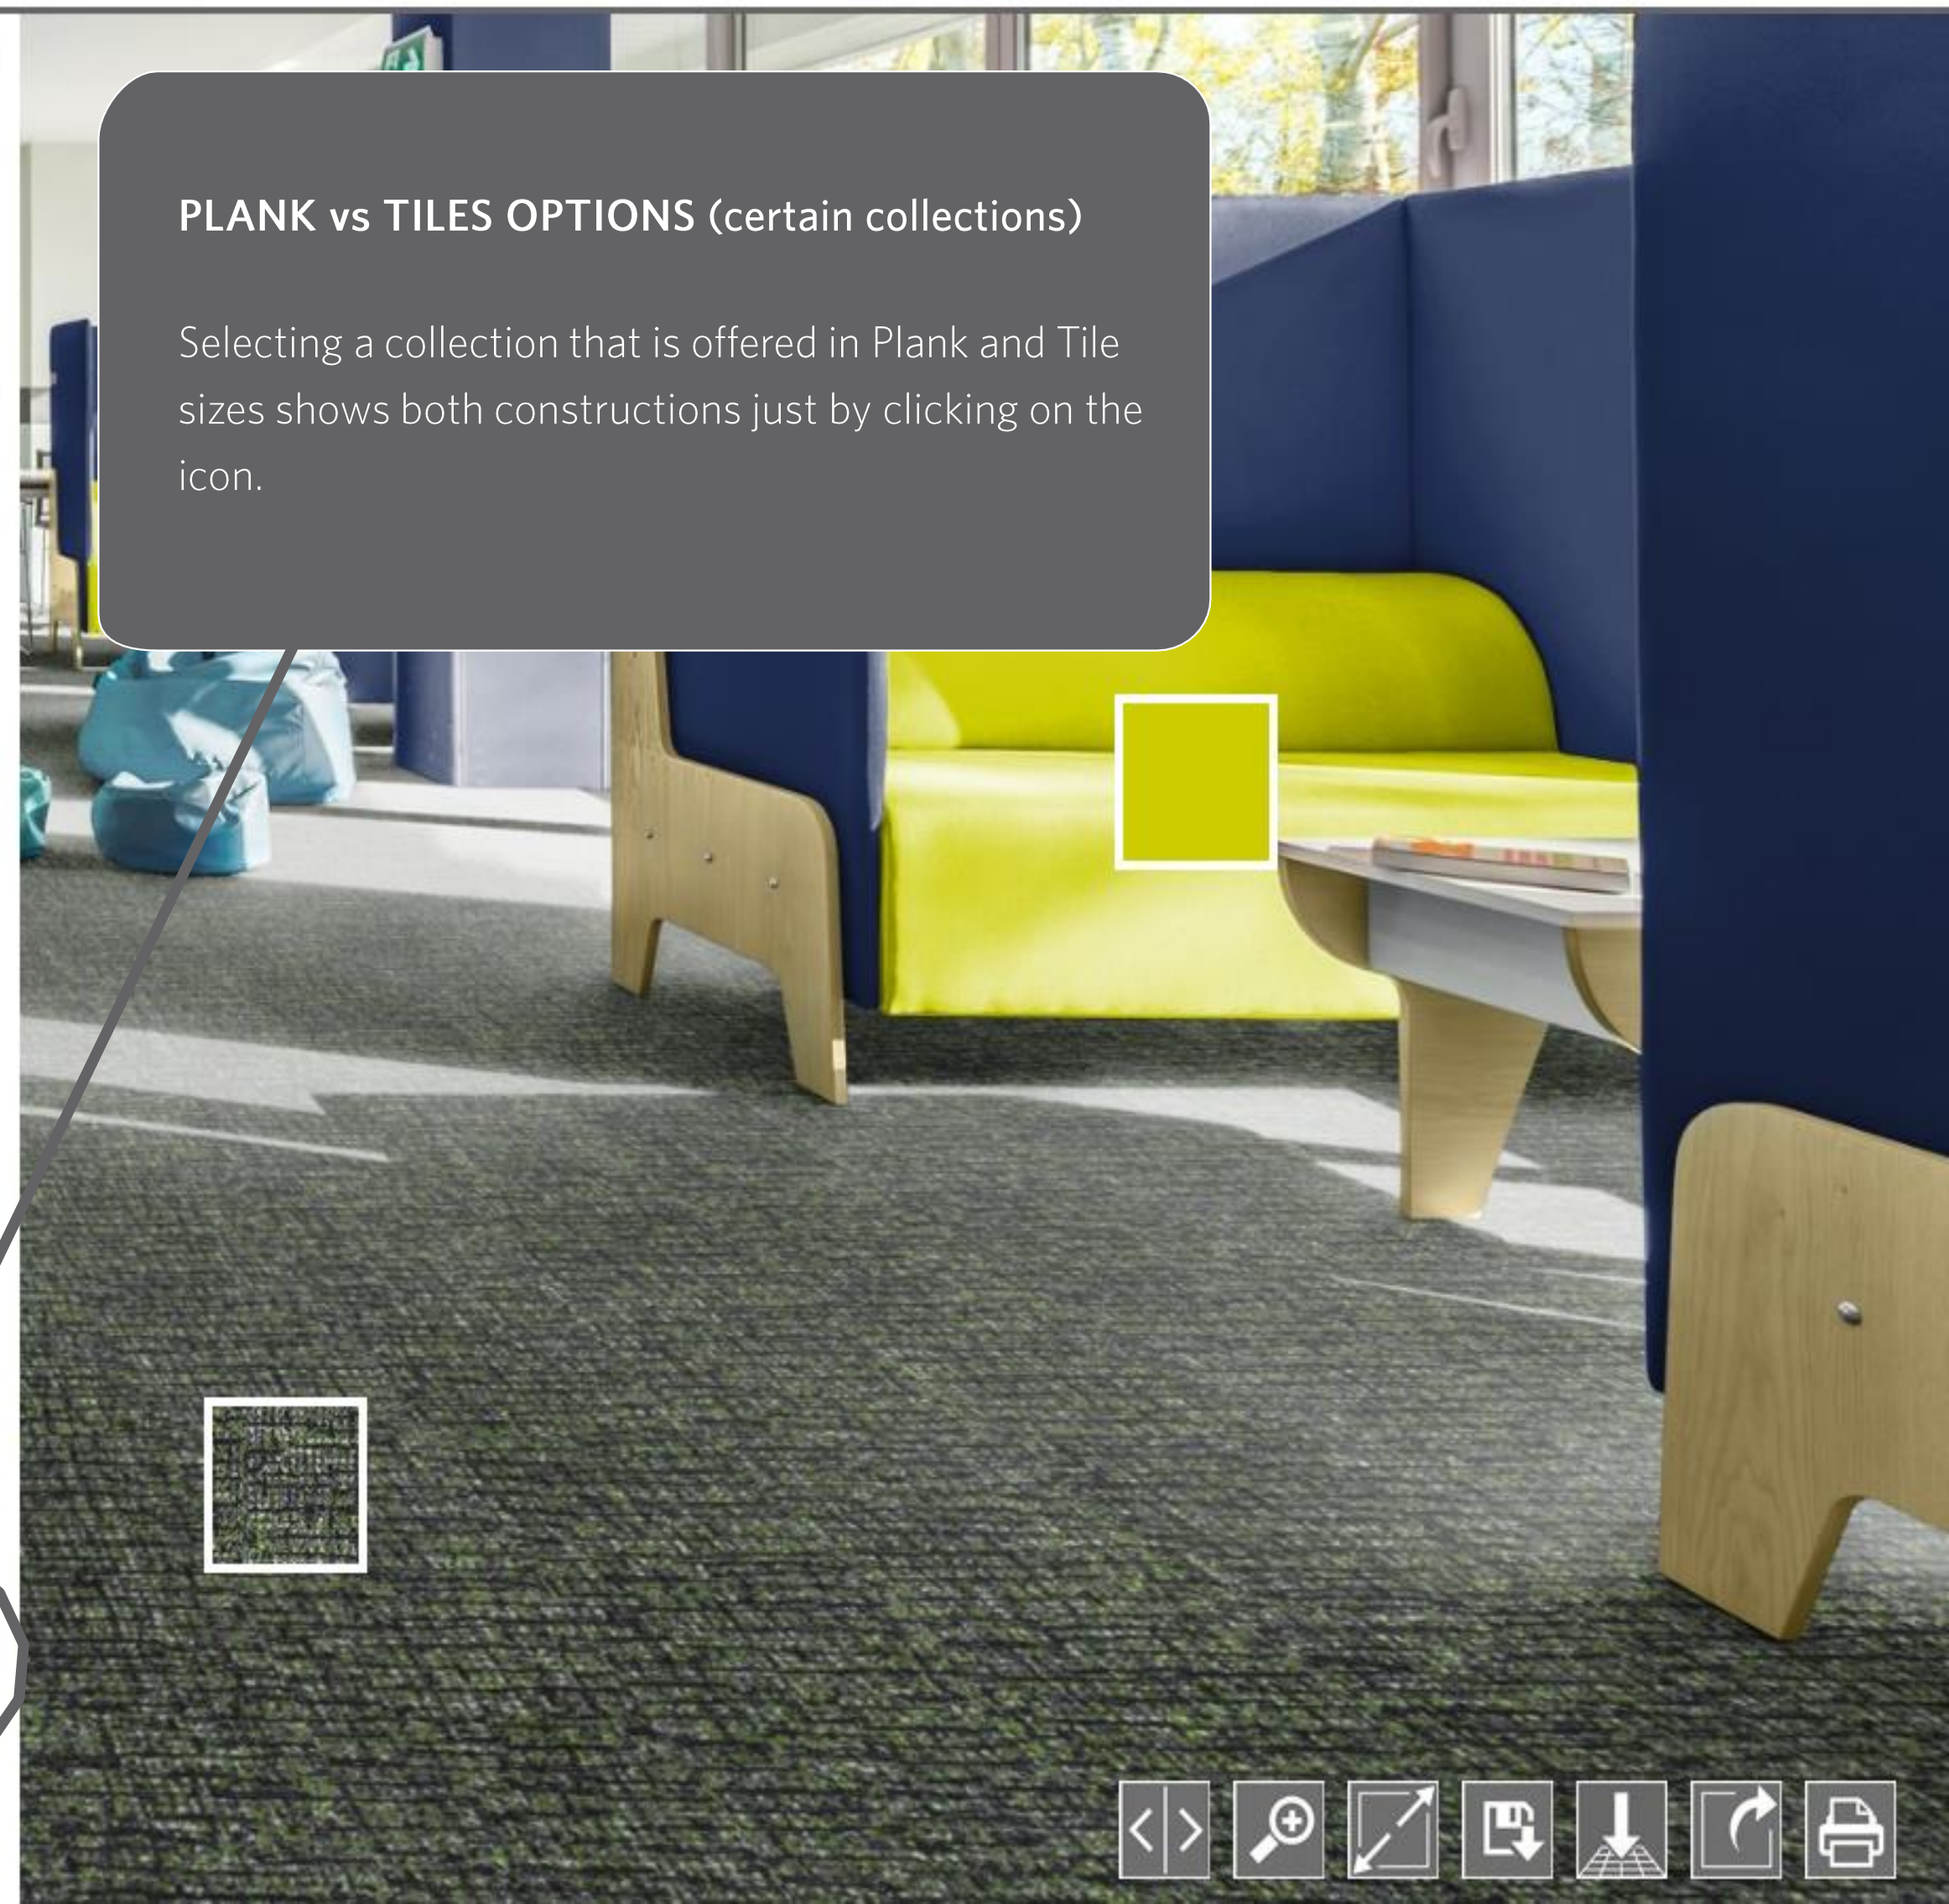

CARPET 1 RESET ALL FILTERS

INSTALLATION ANGLE 0° 45° 90° 135°

PLANK vs TILES OPTIONS (certain collections)

Selecting a collection that is offered in Plank and Tile sizes shows both constructions just by clicking on the icon.

PRODUCTS

PRODUCT TYPE: Select A Product Type
 COLLECTION: FREE FLOW - ONTERA
 DESIGNS: Select A Design

CARPET 1 RESET ALL FILTERS

INSTALLATION METHODS

PLANKS TILES

INSTALLATION ANGLE 0° 45° 90° 135°

Hovering over each colour shows whether it is a Plank or Tile