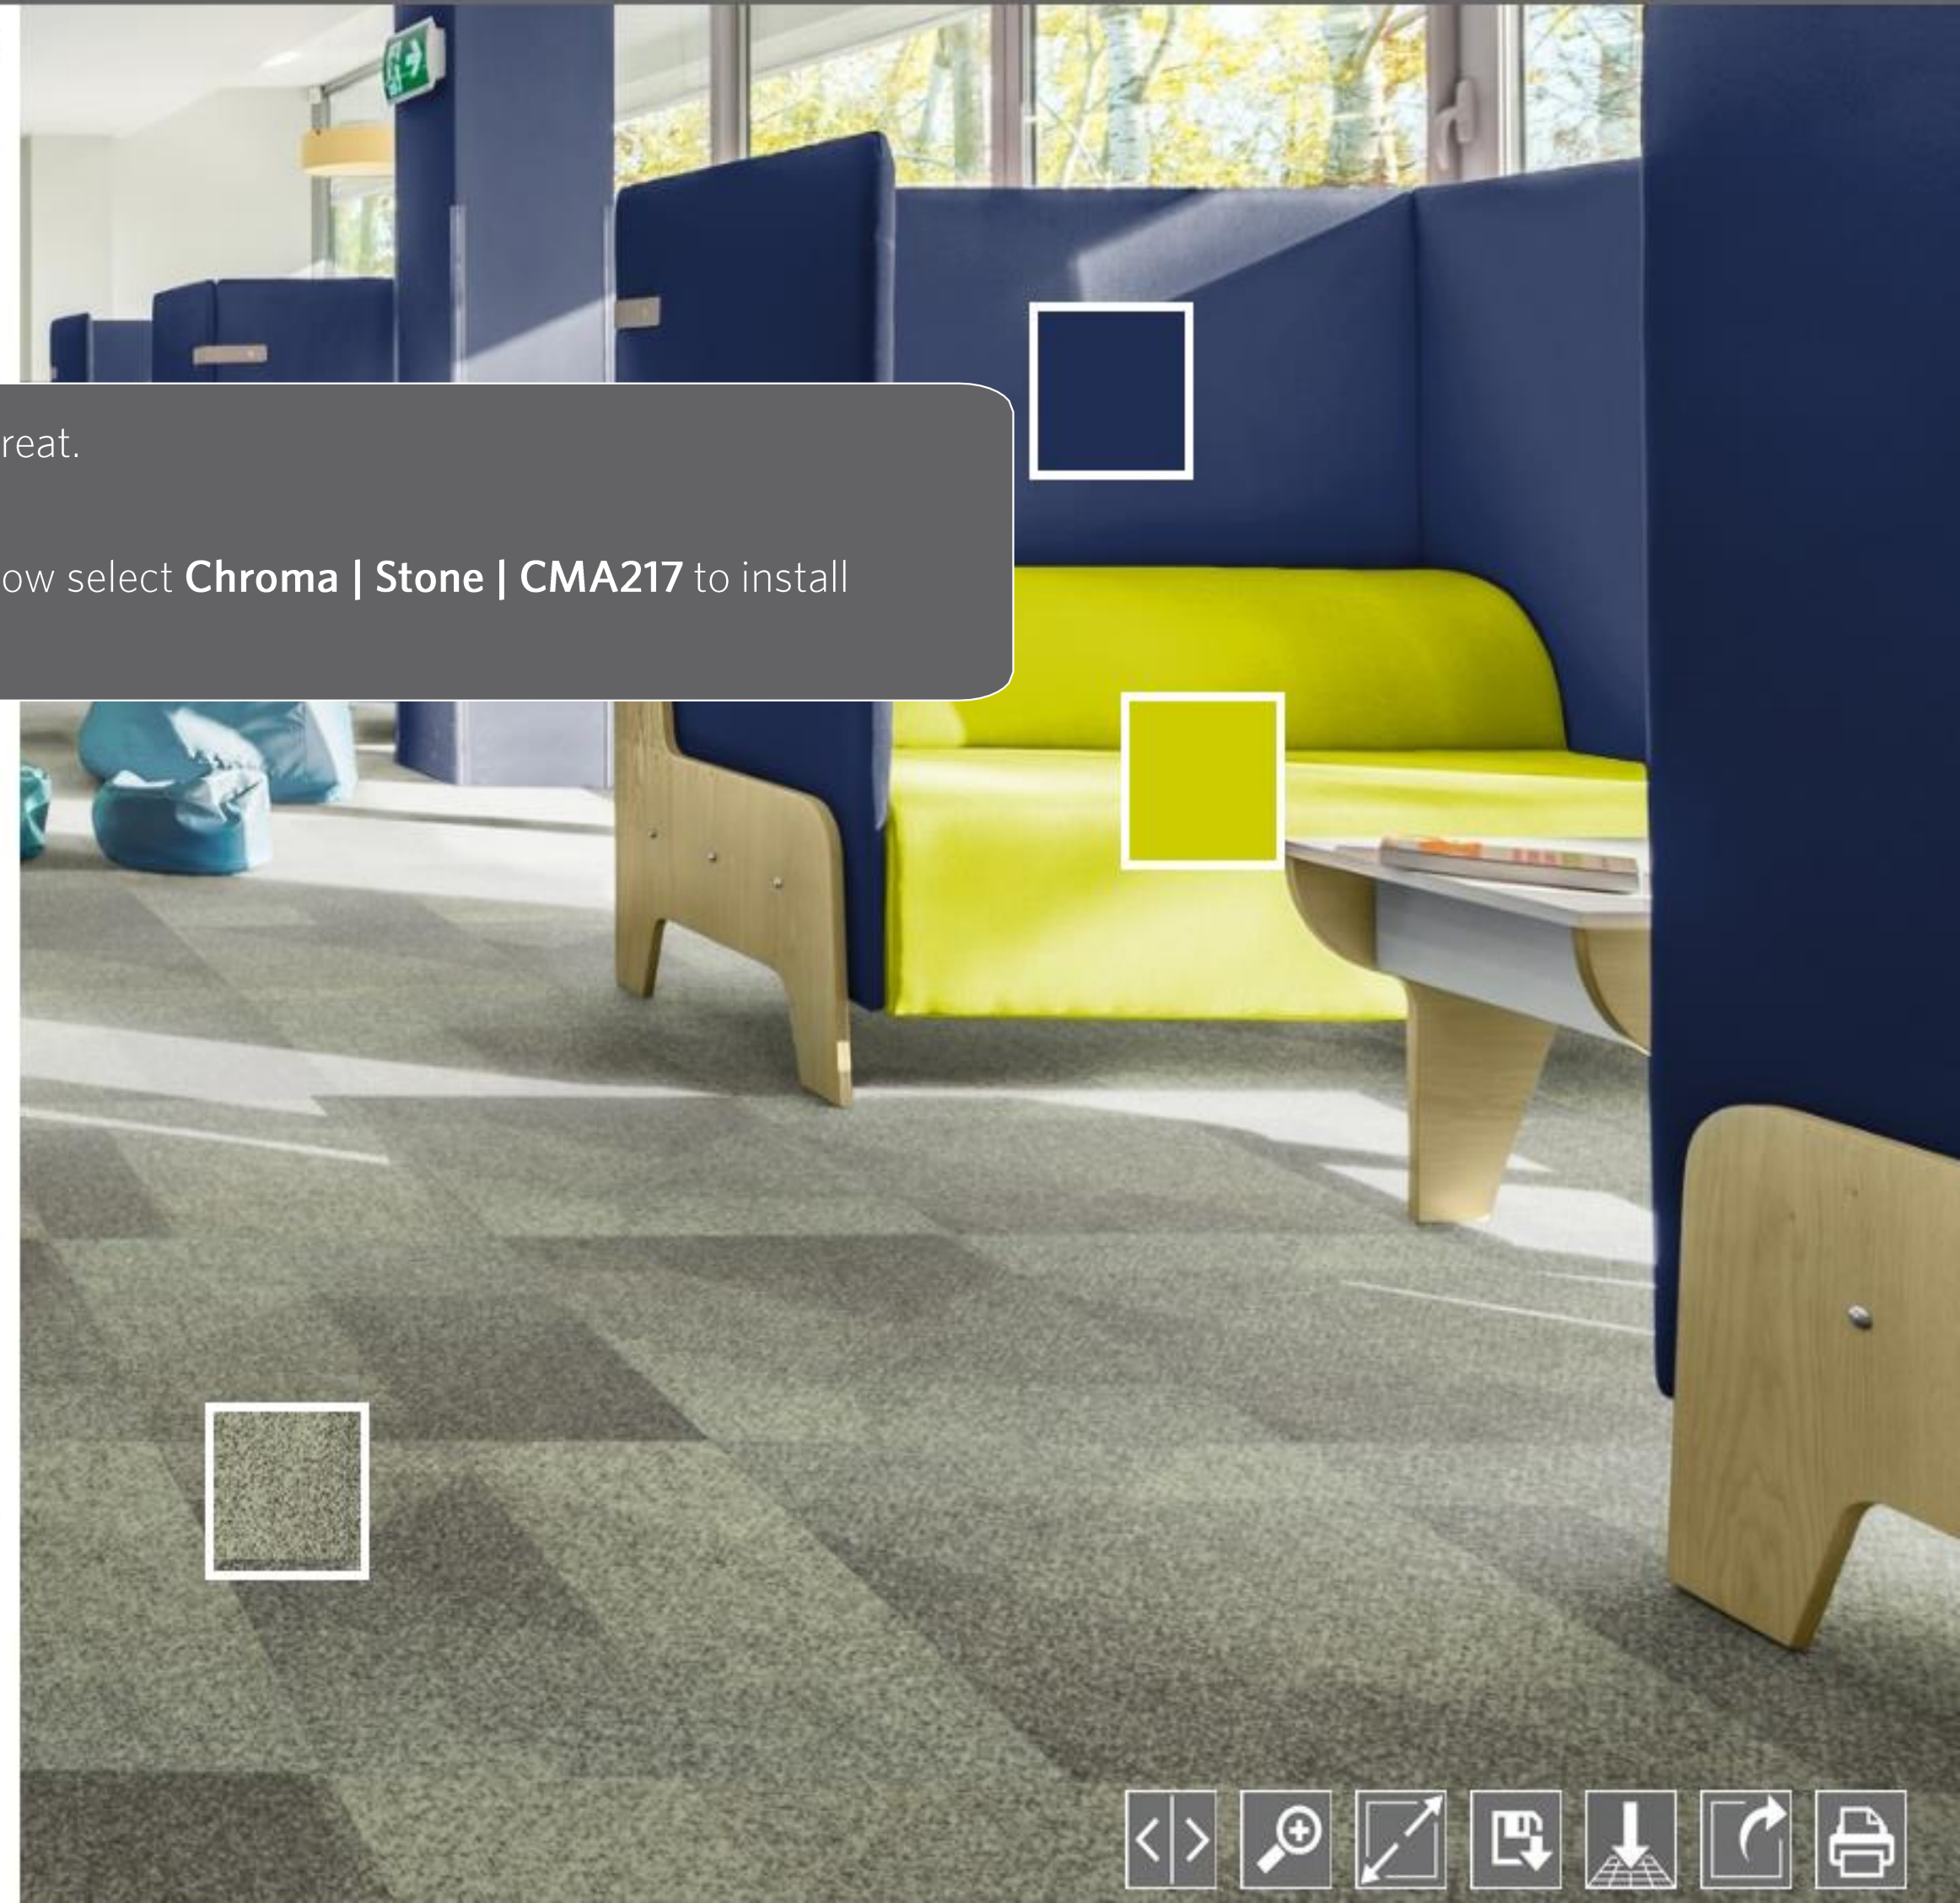

PRODUCTS

PRODUCT TYPE: Select A Product Type
COLLECTION: BEYOND CHROMA
DESIGNS: Select A Design

CARPET 1 RESET ALL FILTERS

INSTALLATION METHODS

INSTALLATION ANGLE 0° 45° 90° 135°

Great.
Now select **Chroma | Stone | CMA217** to install