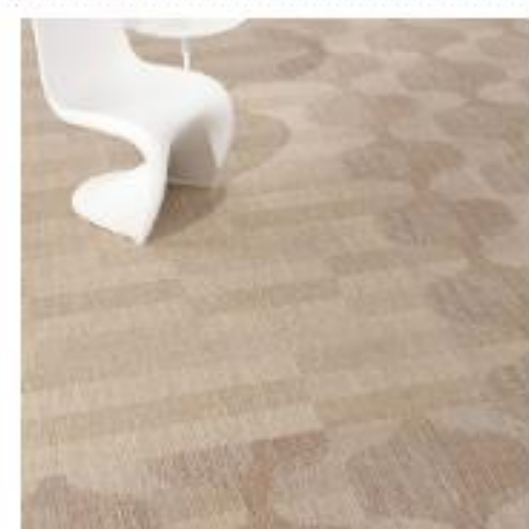

AGW118-108-103 Horseshoe Luck

OUT OF THE SHADOWS - AUNZ