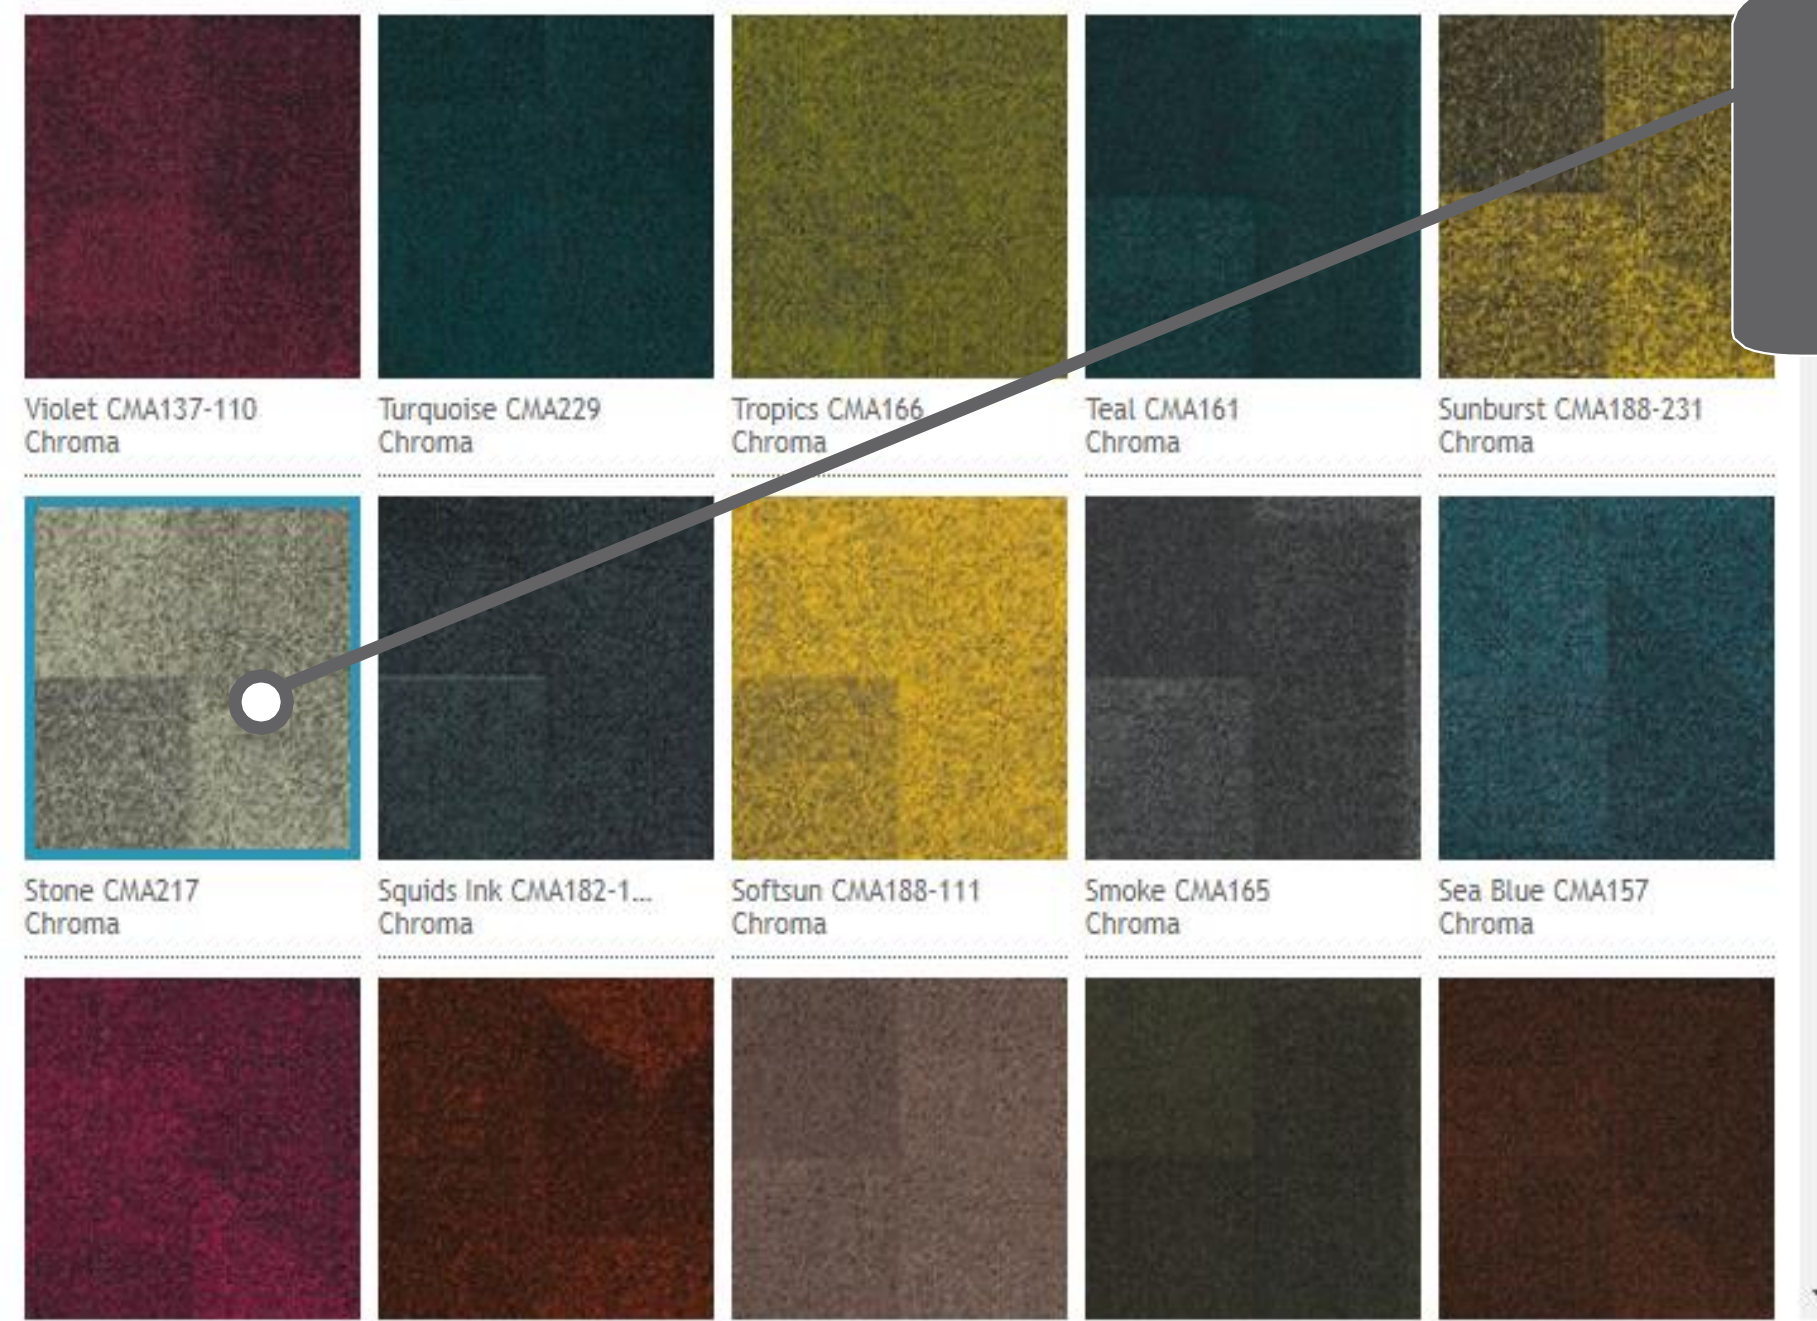

PRODUCTS

PRODUCT TYPE: Select A Product Type
COLLECTION: BEYOND CHROMA
DESIGNS: Select A Design

CARPET 1 RESET ALL FILTERS