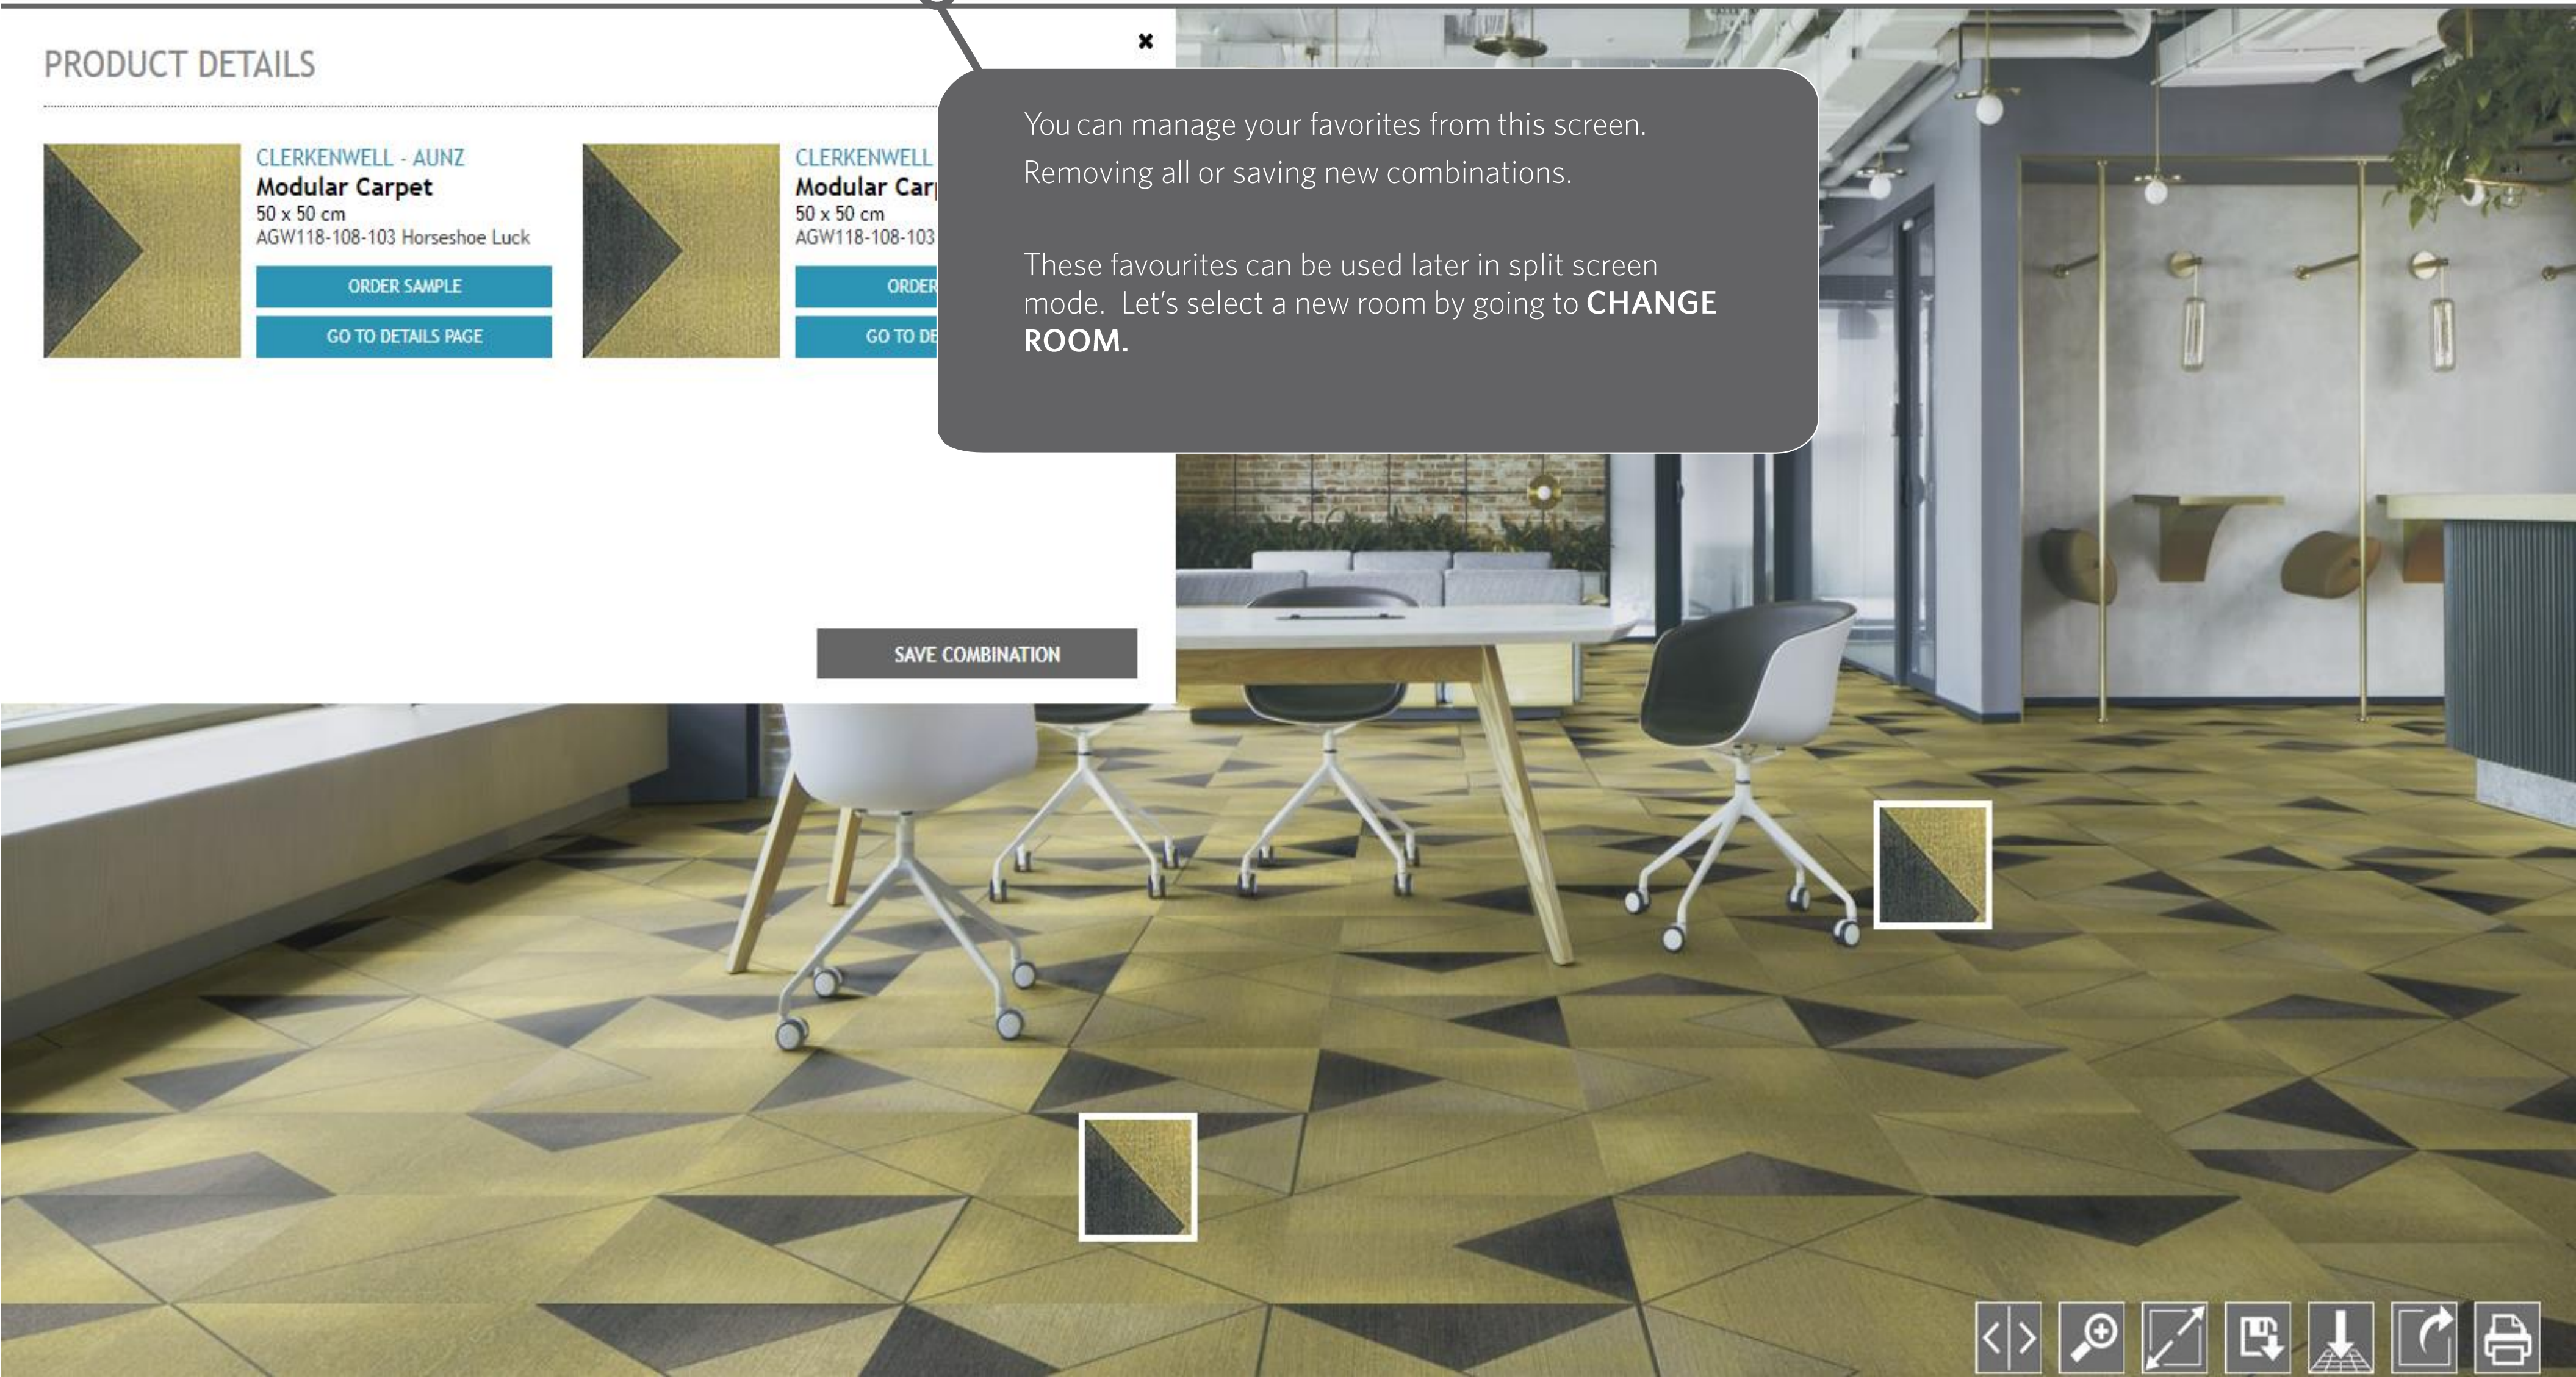

PRODUCT DETAILS

	CLERKENWELL - AUNZ Modular Carpet 50 x 50 cm AGW118-108-103 Horseshoe Luck ORDER SAMPLE GO TO DETAILS PAGE		CLERKENWELL Modular Car 50 x 50 cm AGW118-108-103 ORDER GO TO DE

You can manage your favorites from this screen. Removing all or saving new combinations.

These favourites can be used later in split screen mode. Let's select a new room by going to **CHANGE ROOM.**

SAVE COMBINATION