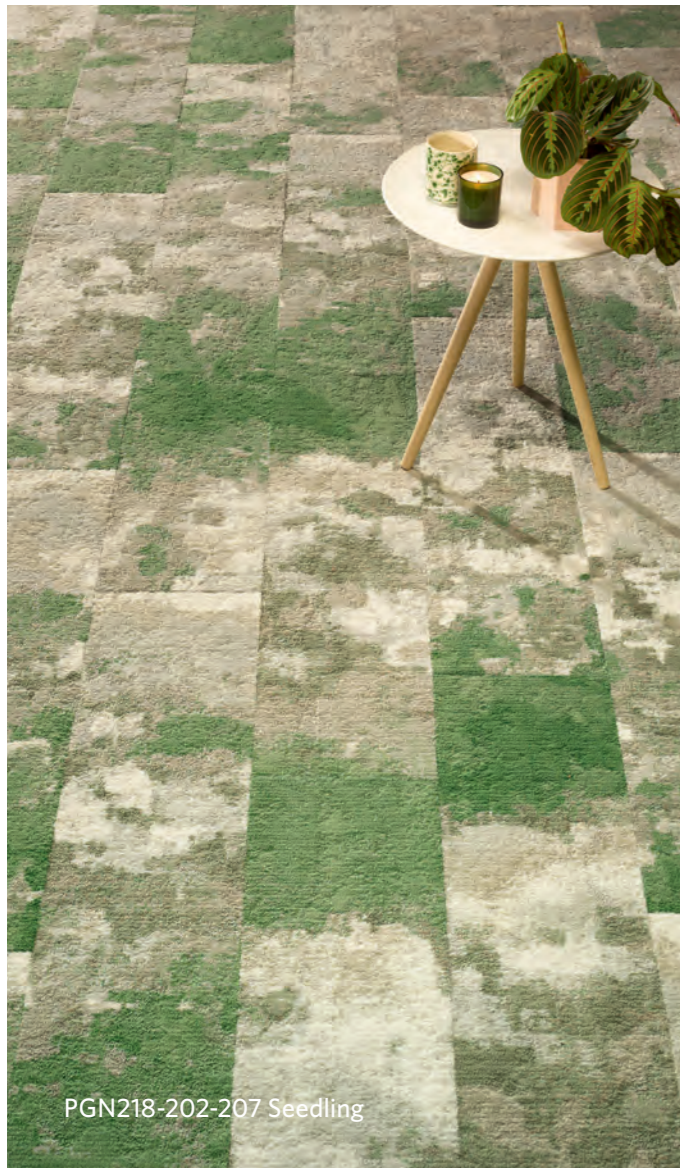

Customisation

Layer up your Painted Garden floor with one of our beautiful overlay designs.

Millitron® digital patterning technology makes creating bespoke interpretations of Painted Garden quick and easy and our experienced team of in-house designers is here to help.

Before Customisation

After Customisation

Cow Parsley Overlay

Grasses and Teasles Overlay

Echinacea and Allium Overlay

Rudbeckia and Cone Flower Seed Head Overlay

Personnalisation

Rehaussez votre revêtement Painted Garden par l'un de nos magnifiques motifs en surimpression.