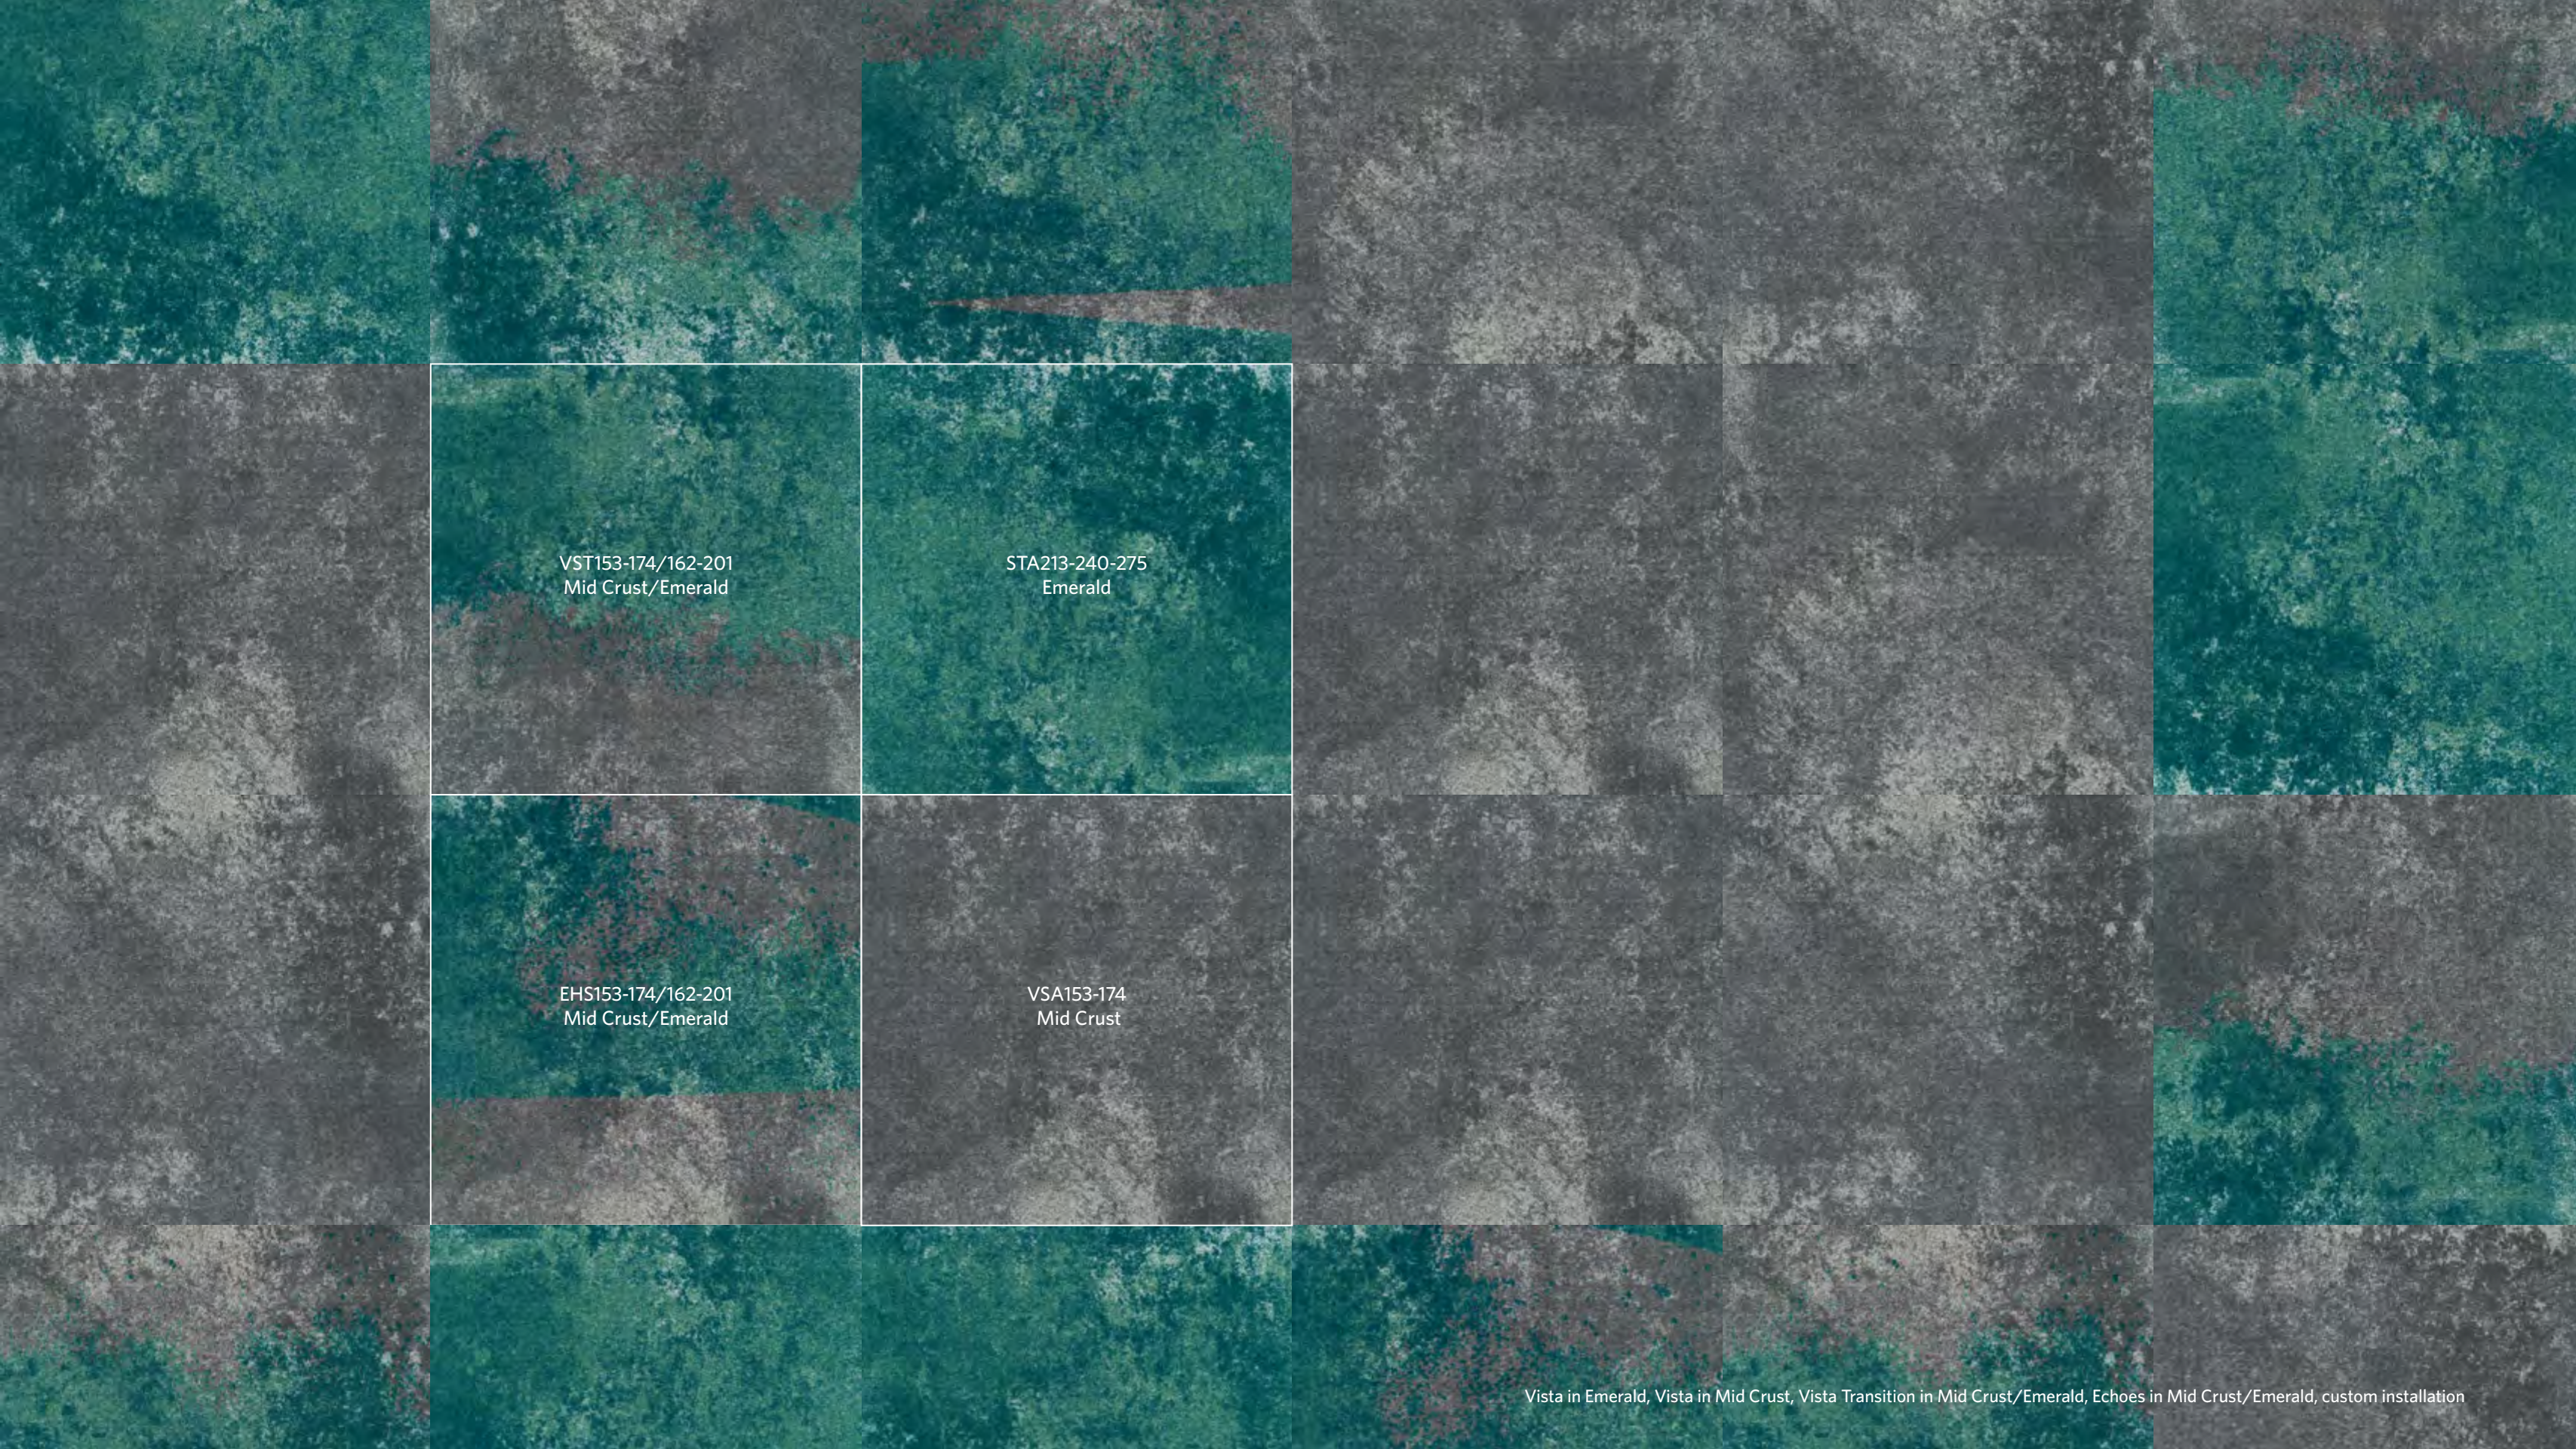

VSA203-202 Emerald Green

STA213-240-275 Emerald

STA217-240-235 Emerald Beige

CYT217-235 Beige

Vista in Emerald, Vista in Mid Crust, Vista Transition in Mid Crust/Emerald, Echoes in Mid Crust/Emerald, custom installation