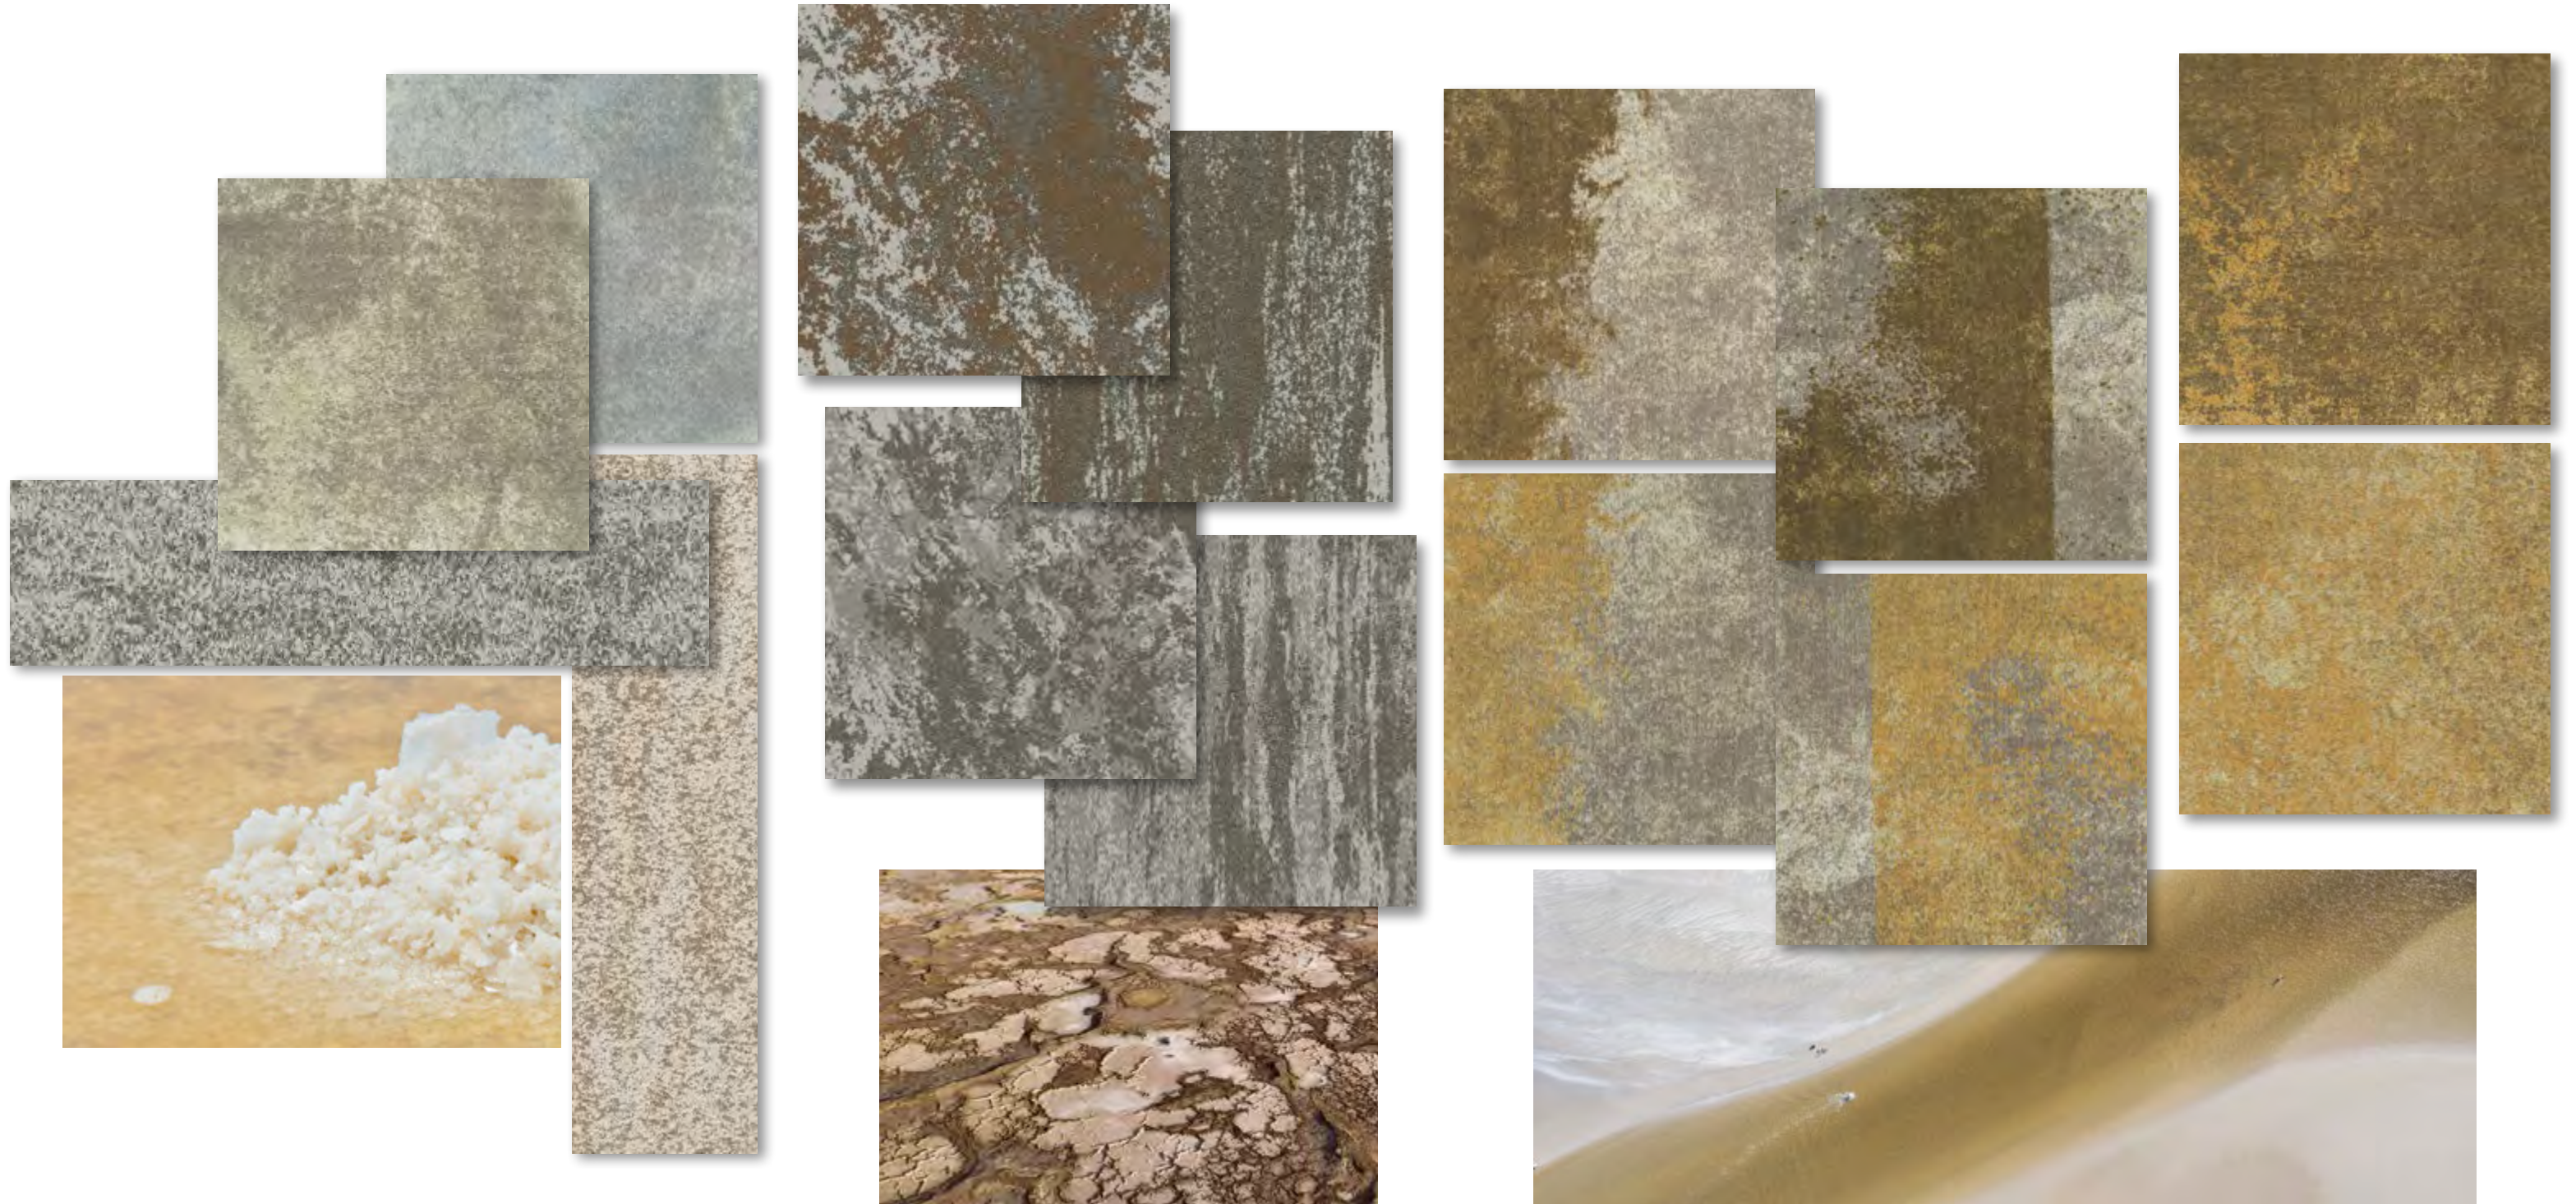

AZURE / GRAY / CRUST

CORAL / PINK

S A L T L A K E

BROWN CORAL / SAND / DUNE

S A L T L A K E

Crystals in Sand, monolithic installation,

Vista in Sand, Vista in Dune, Vista Transition in Sand/Dune, Vista Transition in Sand/Bright Dune, Vista in Bright Dune, monolithic installation,