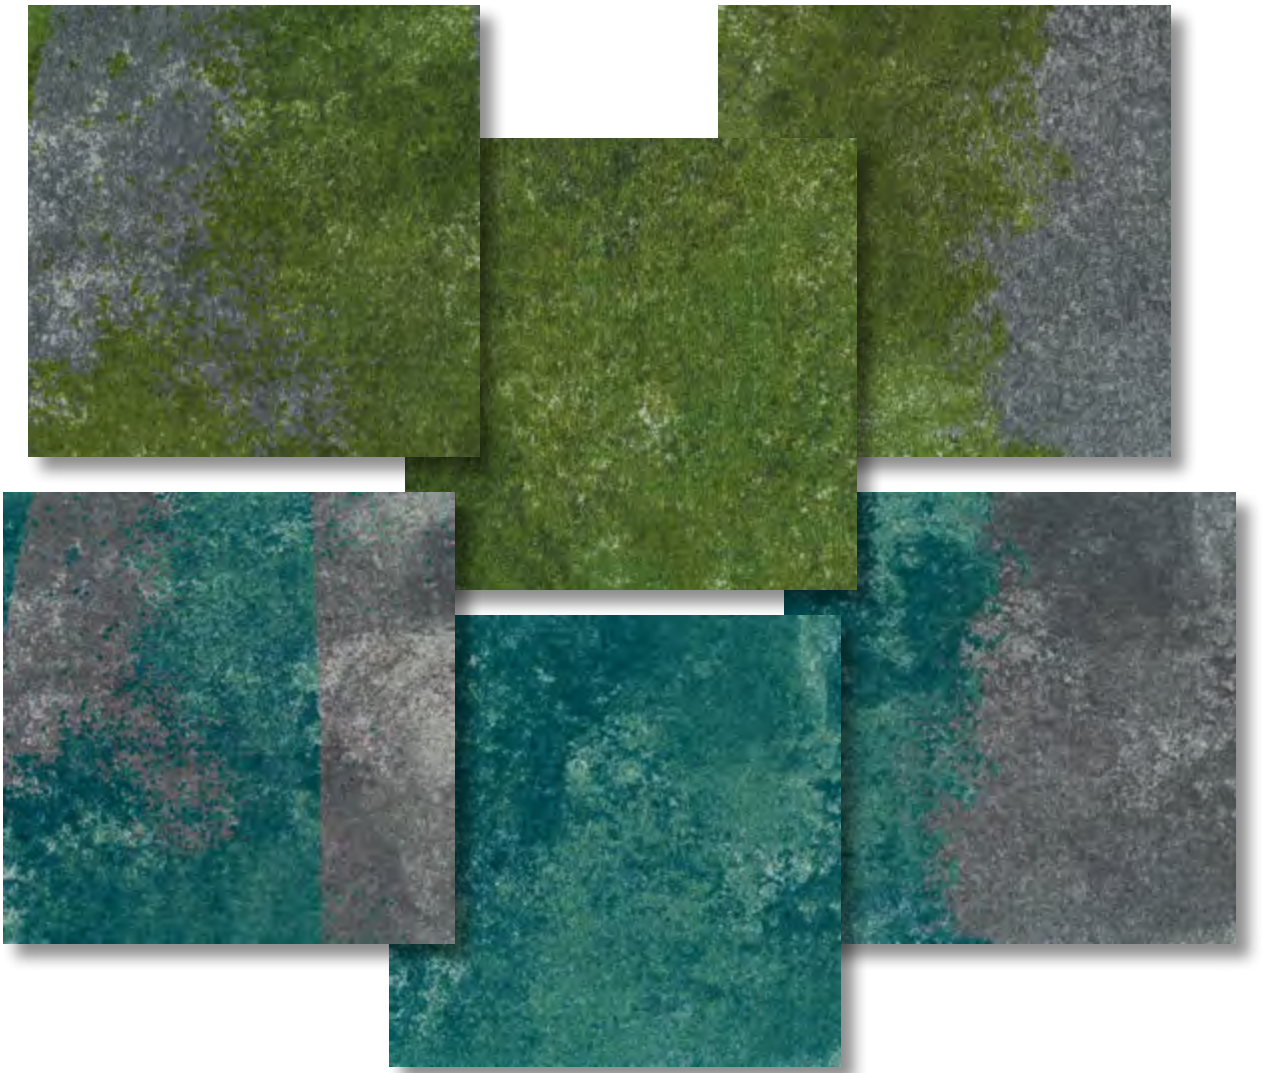

Echoes in Sand/ Dune, ashlar installation

Fata Morgana in Beige, herringbone installation

Fata Morgana in Brown Coral, Strata in Brown Coral, ashlar installation

S A L T L A K E
EMERALD GREEN

S A L T L A K E