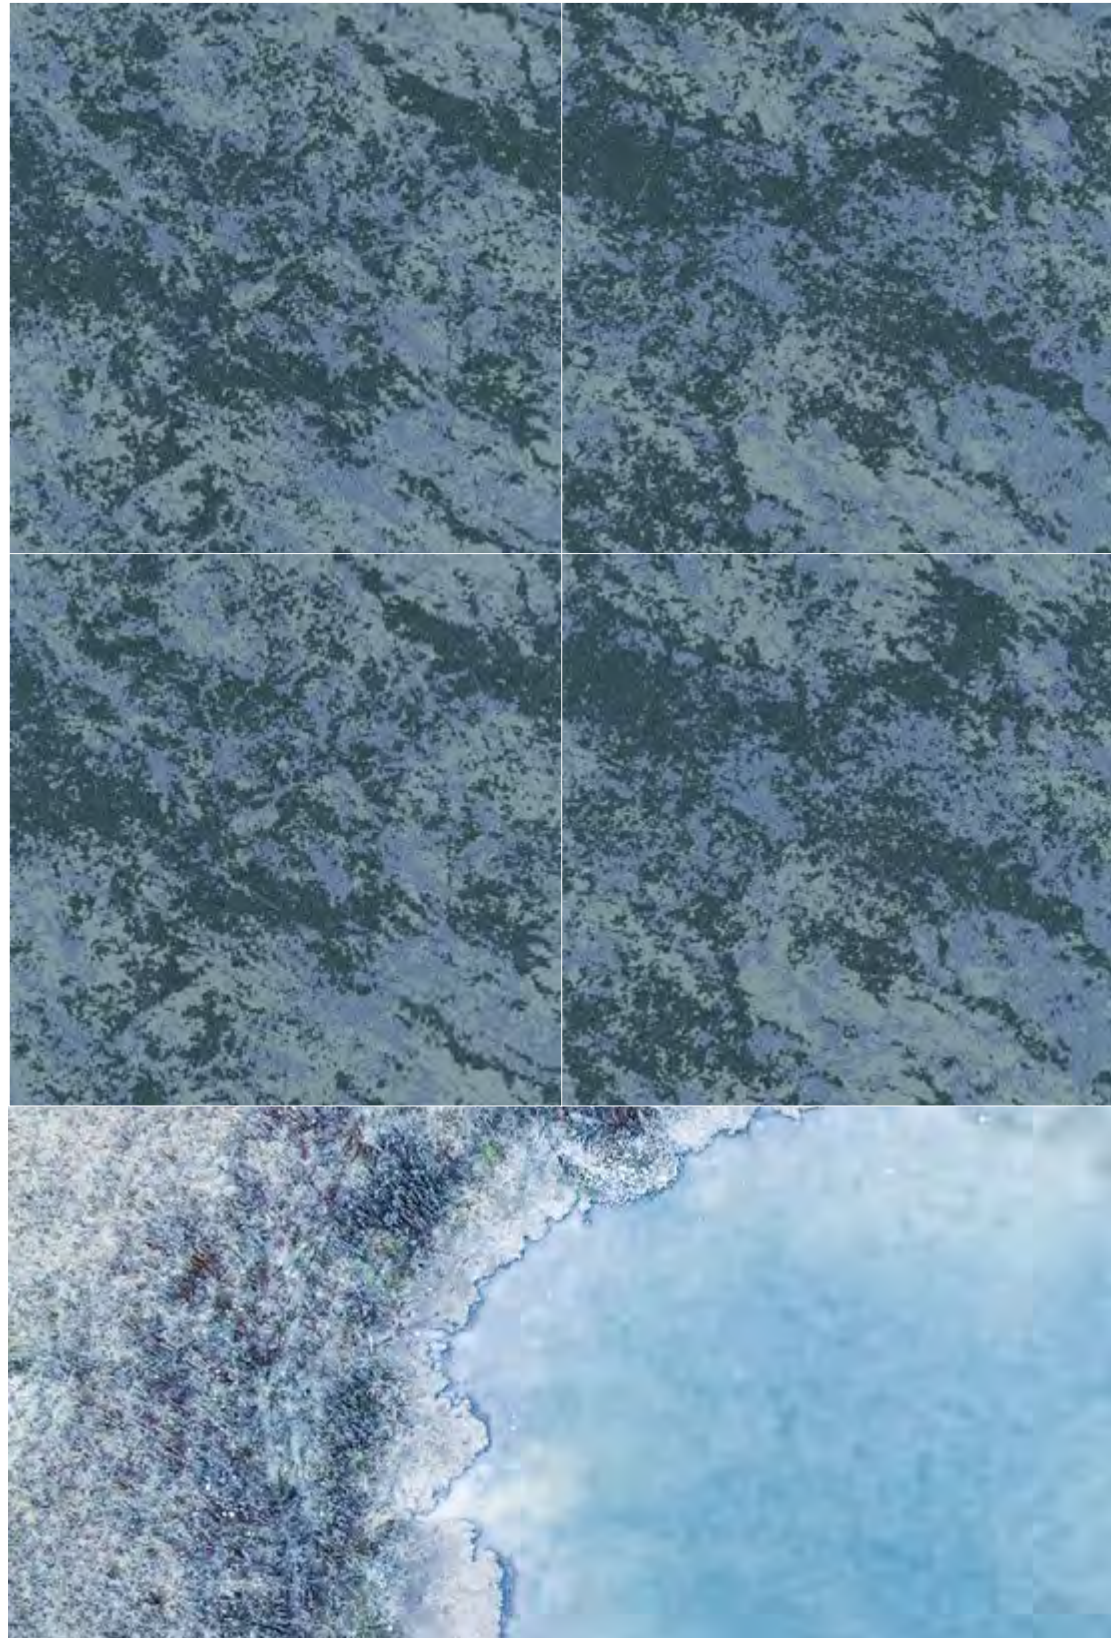

(left) Fata Morgana in Azure, (back) Strata in Mid Crust, monolithic installation