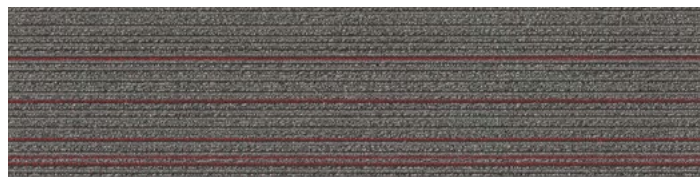

Tile size: 25cm x 100cm

Open Rail

OPR208-218 Sandstone

OPR206-212 Pebble

OPR118-153 Quartz

OPR13-118 Flint

Signal Line

SNL231-208-218 Sandstone with Gold

SNL202-208-218 Sandstone with Forest

SNL252-206-212 Pebble with Energy

SNL189-206-212 Pebble with True Blue

SNL141-118-153 Quartz with Chartreuse

SNL189-118-153 Quartz with Tropics

SNL196-13-118 Flint with Navy

SNL109-13-118 Flint with Exotic Red

Fast Lane

FSL231-208-218 Sandstone with Gold

FSL202-208-218 Sandstone with Forest

FSL252-206-212 Pebble with Energy

FSL189-206-212 Pebble with True Blue

FSL141-118-153 Quartz with Chartreuse